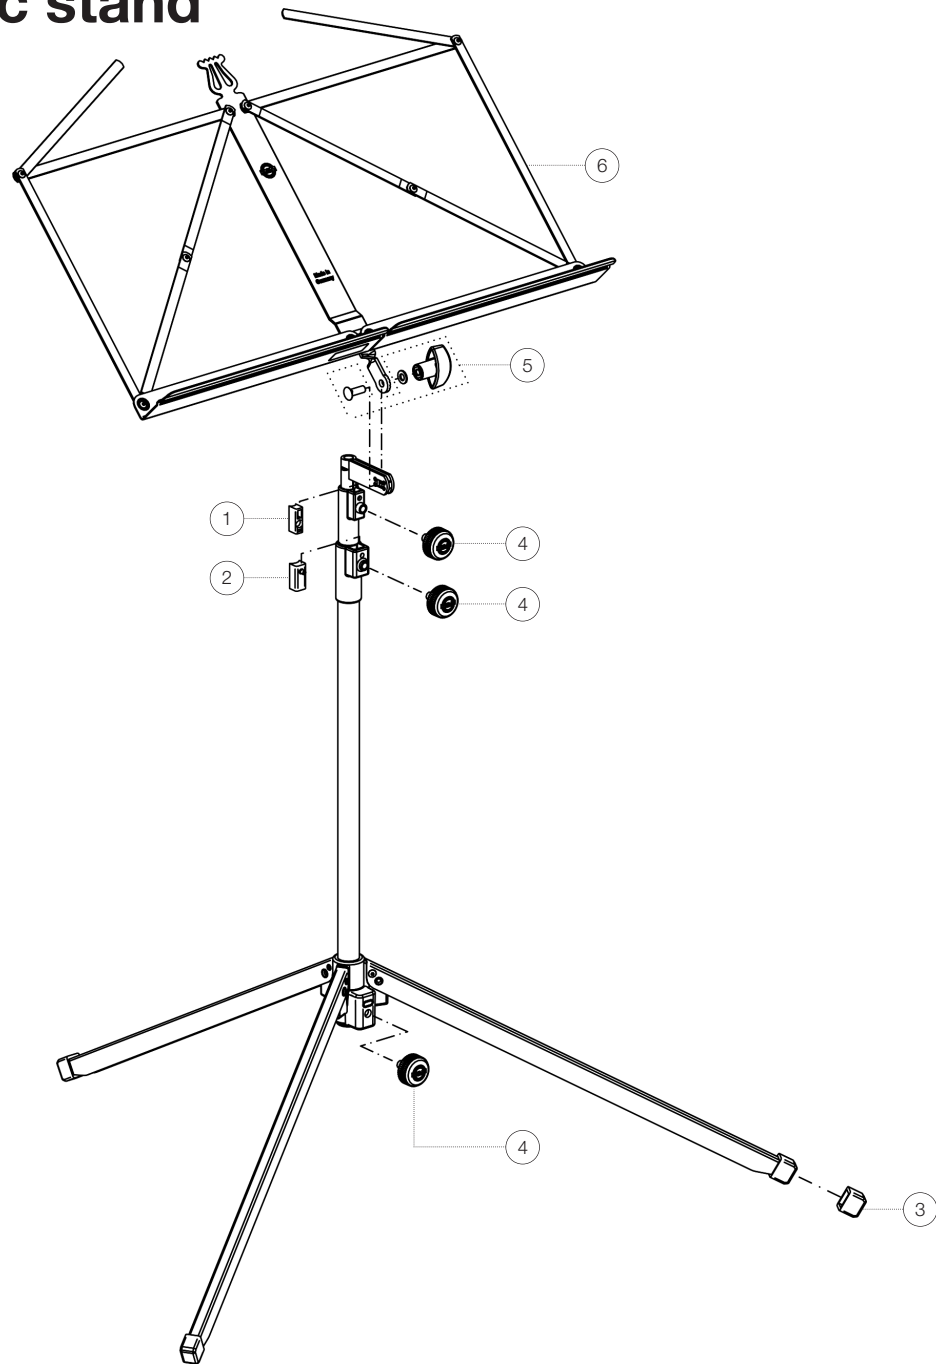

Spare parts list

# 100/1 Music stand

10010-000-55 - black

\*Rev 02

Position	Description	Article No.	Quantity
1	Clamping element R3,5	01-86-610-55	1
2	Clamping element with pin R6	01-86-620-55	1
3	End cap for profile foot	01-84-650-55	3
4	Knurled screw with logo M6 x 16 mm	01-82-834-55	3
5	Screw connection of the music desk	3-00-000-054	1
6	Music desk complete	6-10010-1-55	1