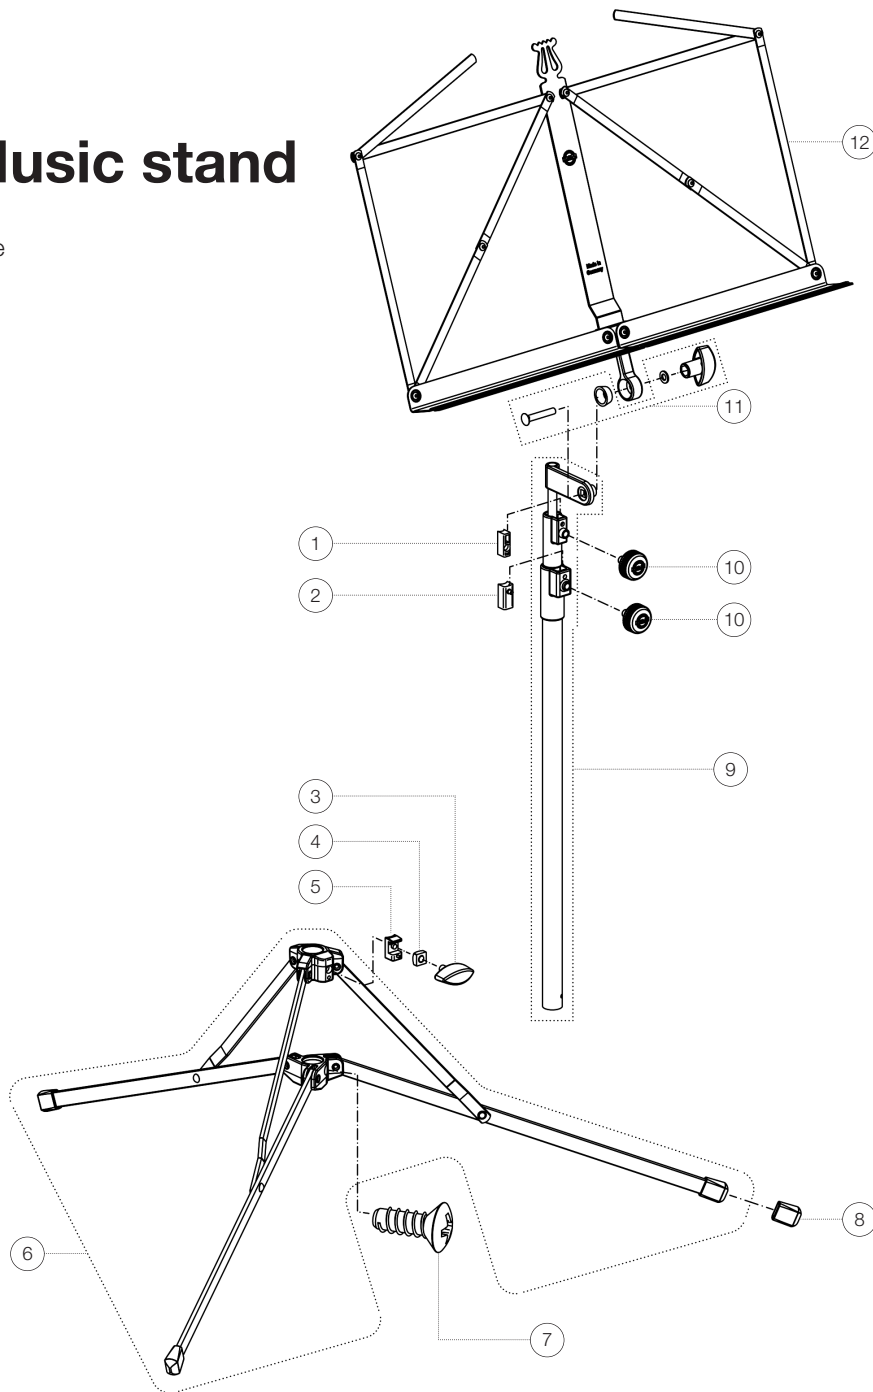

Spare parts list

100/5 Music stand

10050-000-54 - blue

*Rev 02

Position	Description	Article No.	Quantity
1	Clamping element R3,5	01-86-610-55	1
2	Clamping element with pin R6	01-86-620-55	1
3	Clamping screw	01-83-050-55	1
4	Square nut M6	03-08-305-29	1
5	Clamping element with pin R8	01-86-634-55	1
6	Base complete	6-10050-2-54	1
7	Countersunk-head tapping screw	03-02-655-25	1
8	End cap	01-94-590-55	3
9	Rod combination complete	3-00-000-049	1
10	Knurled screw with logo M6 x 16 mm	01-82-834-55	2
11	Screw connection of the music desk	3-00-000-045	1
12	Music desk complete	6-10050-1-54	1