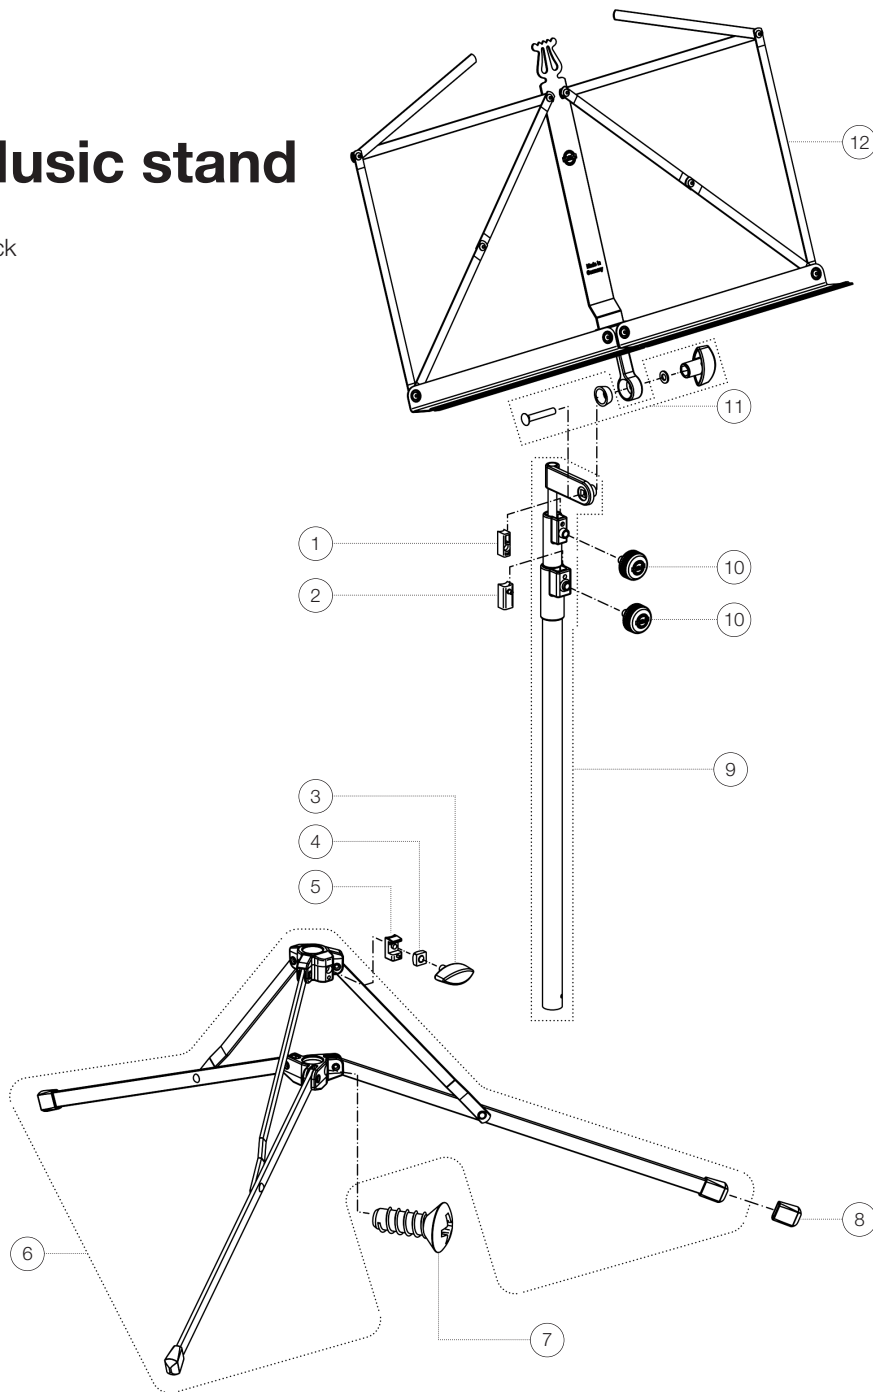

Spare parts list

# 100/5 Music stand

10050-000-55 - black

\*Rev 02

Position	Description	Article No.	Quantity
1	Clamping element R3,5	01-86-610-55	1
2	Clamping element with pin R6	01-86-620-55	1
3	Clamping screw	01-83-050-55	1
4	Square nut M6	03-08-305-29	1
5	Clamping element with pin R8	01-86-634-55	1
6	Base complete	6-10050-2-55	1
7	Countersunk-head tapping screw	03-02-655-25	1
8	End cap	01-94-590-55	3
9	Rod combination complete	3-00-000-046	1
10	Knurled screw with logo M6 x 16 mm	01-82-834-55	2
11	Screw connection of the music desk	3-00-000-045	1
12	Music desk complete	6-10050-1-55	1