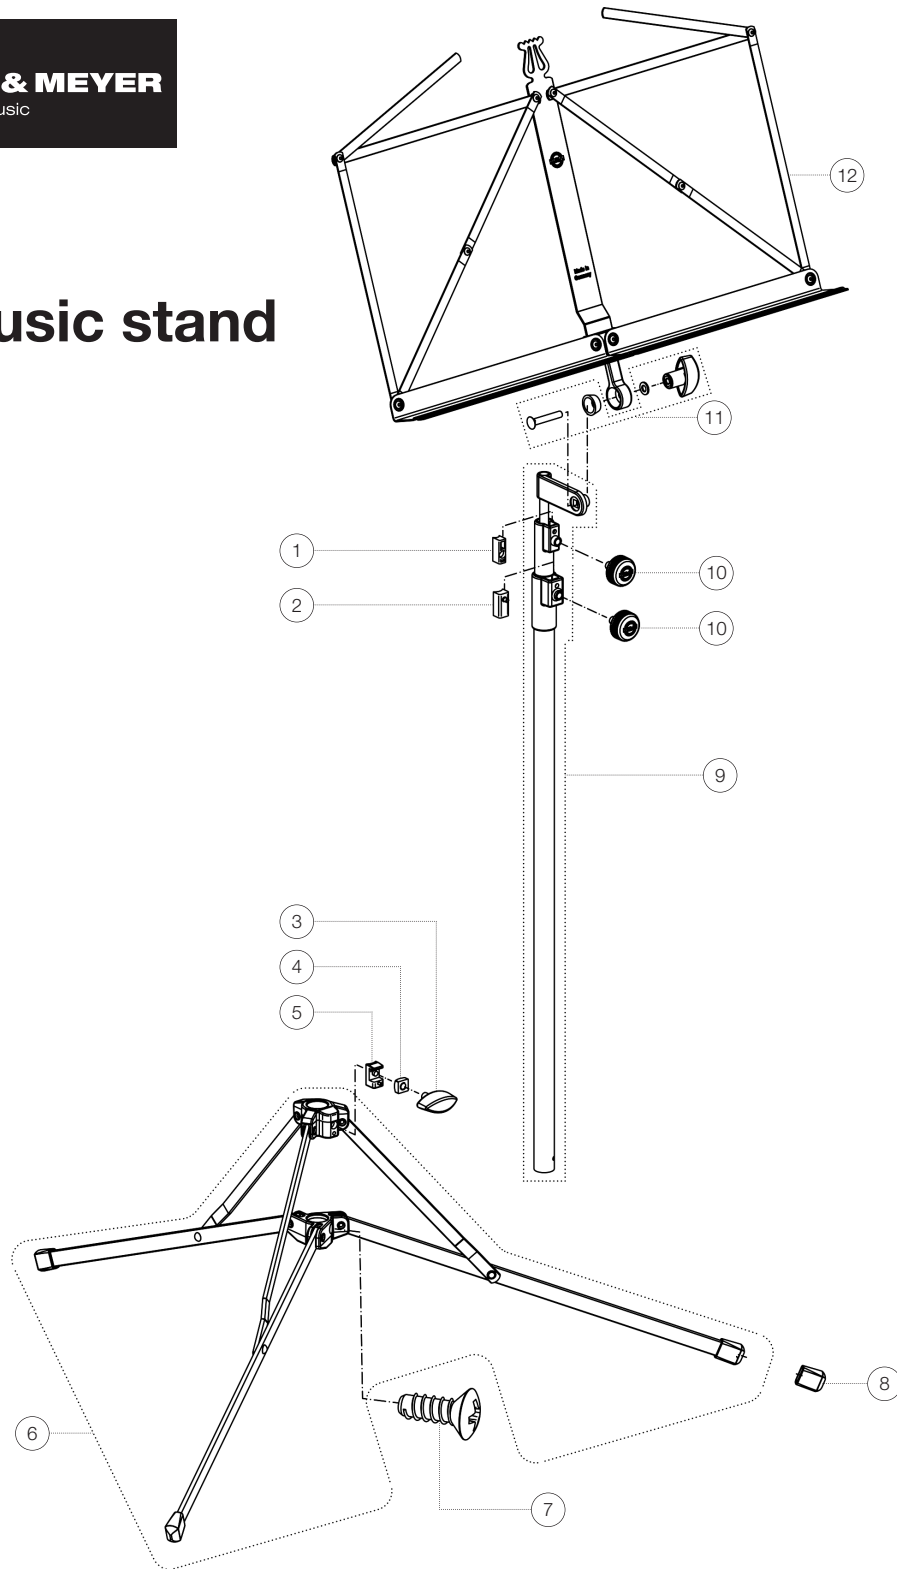

Spare parts list

10052 Music stand

10052-000-55 - black

*Rev 02

Position	Description	Article No.	Quantity
1	Clamping element R 3,5	01-86-610-55	1
2	Clamping element with pin R 6,0	01-86-620-55	1
3	Clamping screw	01-83-050-55	1
4	Square nut M6	03-08-305-29	1
5	Clamping element with pin R8	01-86-634-55	1
6	Base complete	6-10050-2-55	1
7	Countersunk-head tapping screw	03-02-655-25	1
8	End cap	01-94-590-55	3
9	Rod combination complete	3-00-000-052	1
10	Knurled screw with logo M6 x 16 mm	01-82-834-55	2
11	Screw connection of the music desk	3-00-000-045	1
12	Music desk complete	6-10050-1-55	1