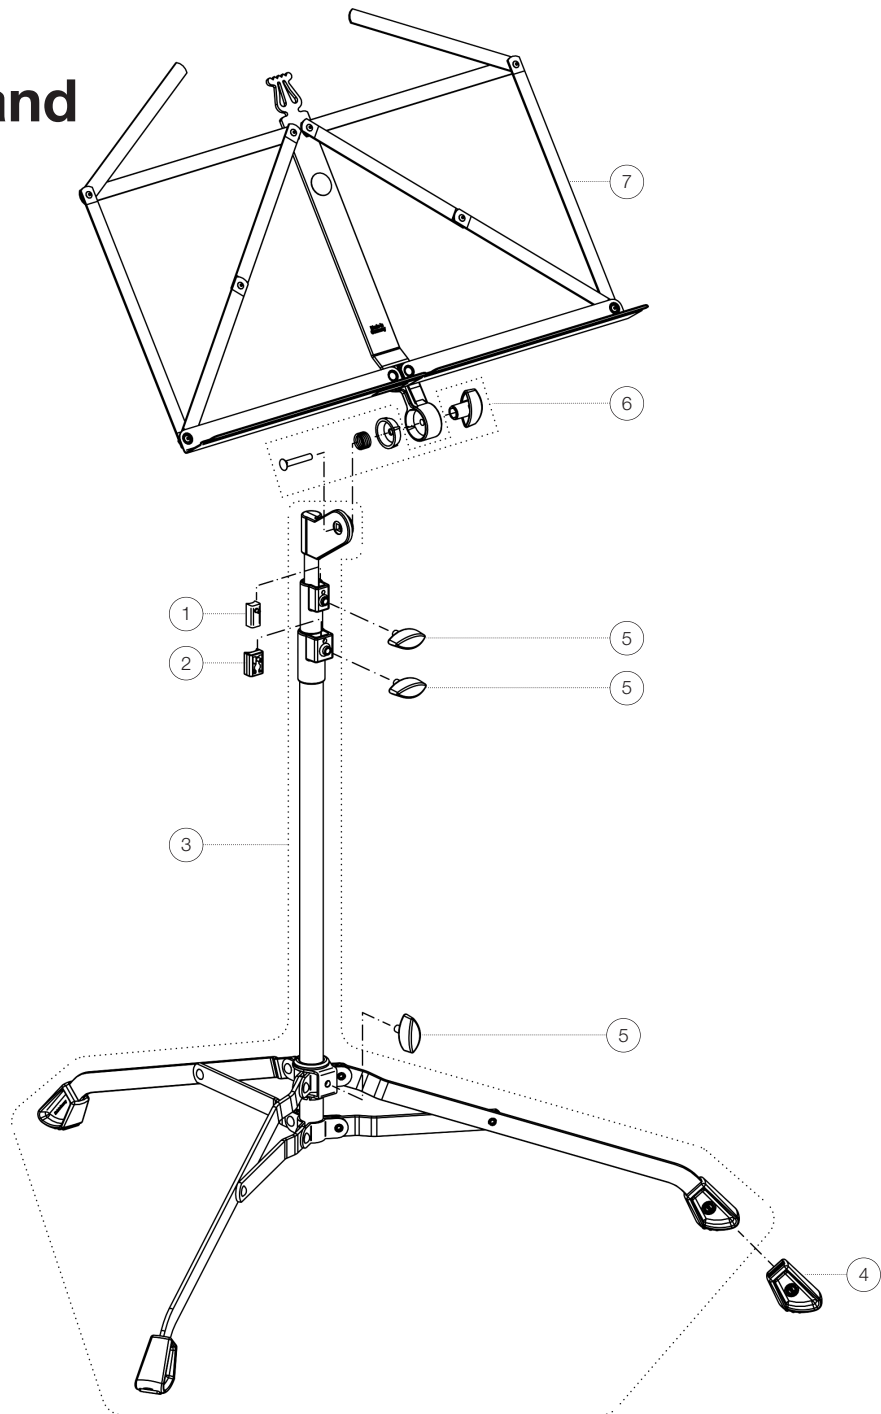

Spare parts list

107 Music stand

10700-000-55 - black

*Rev 03

Position	Description	Article No.	Quantity
1	Clamping element with pin R 6	01-86-620-55	1
2	Clamping element with pin R 7,5	01-86-630-55	1
3	Music stand bottom part	3-00-000-020	1
4	End cap	01-84-722-55	3
5	Clamping screw M6 x 11 mm	01-83-050-55	3
6	Screw connection of the music desk	3-00-000-005	1
7	Music desk complete	6-10700-1-55	1