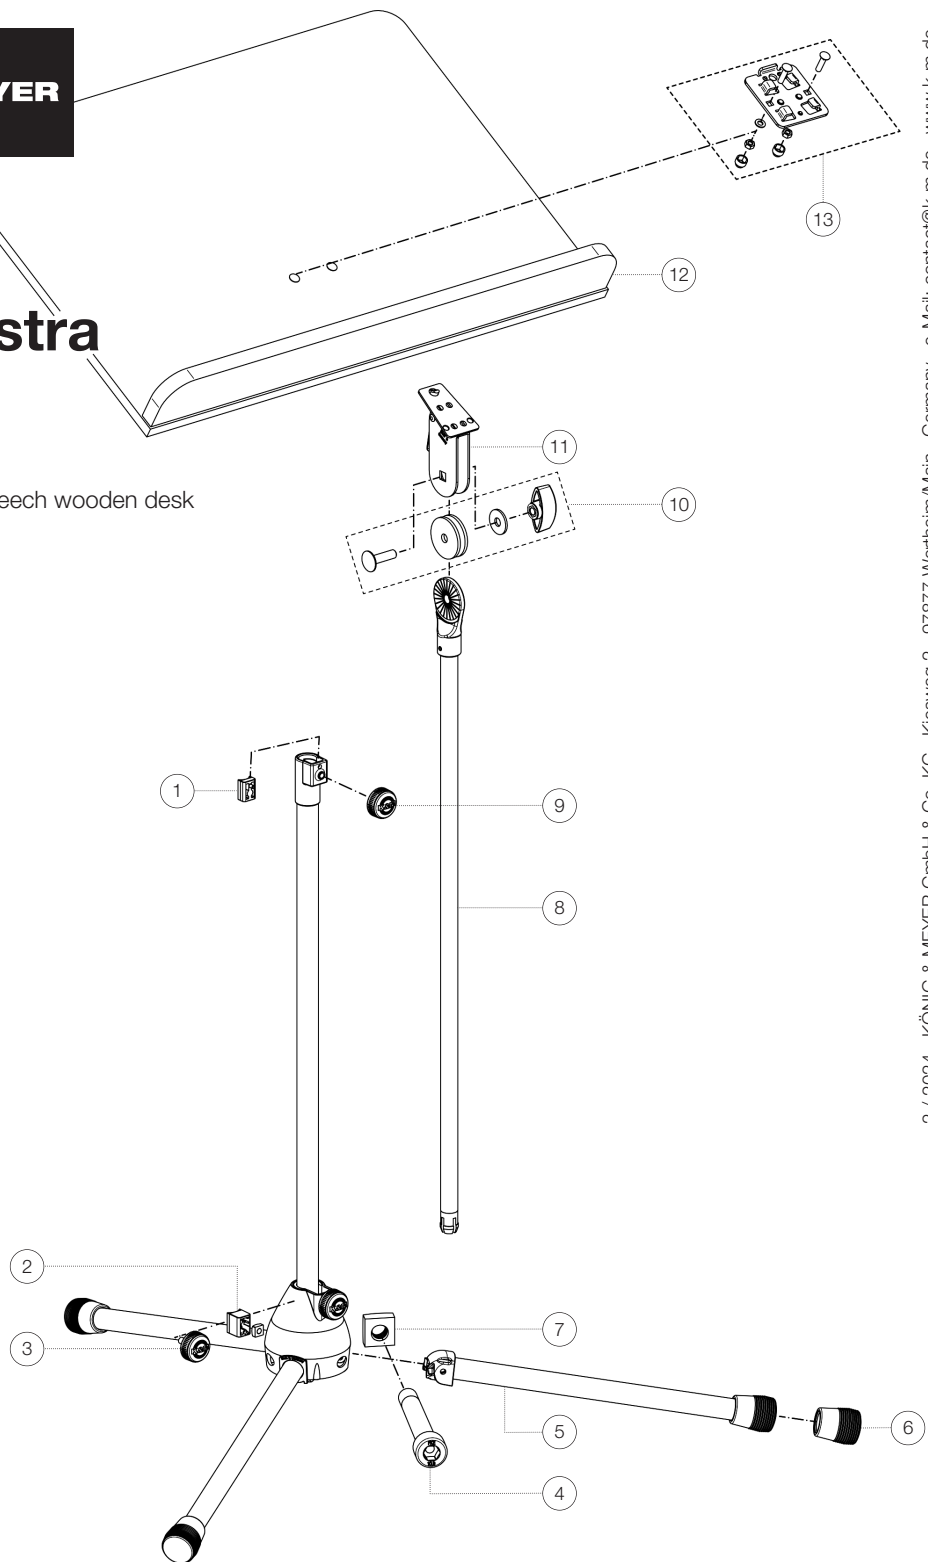

Spare parts list

118/1 Orchestra music stand

11819-500-02 - chrome stand, beech wooden desk

*Rev09

Position	Description	Article No.	Quantity
1	Clamping element with pin R7.5	01-86-630-55	1
2	Clamping element with pin R10	6-86642-1-55	1
3	Knurled screw with logo M6 x 22 mm	01-82-948-55	1
4	Allen screw M5 x 36 mm	03-02-176-29	3
5	Leg tube complete	6-21025-1-02	3
6	End cap	01-84-980-55	3
7	Square nut M5	03-08-210-29	3
8	Extension tube with swivel head ø16 mm complete	6-11810-3-02	1
9	Knurled screw with logo M6 x 10 mm	01-82-936-55	1
10	Screw connection of the music desk	3-00-000-065	1
11	Tilt connector with quick-release fastener complete	6-11810-5-55	1
12	Music desk	03-55-230-00	1
13	Accessories bag for connecting plate	3-00-000-134	1