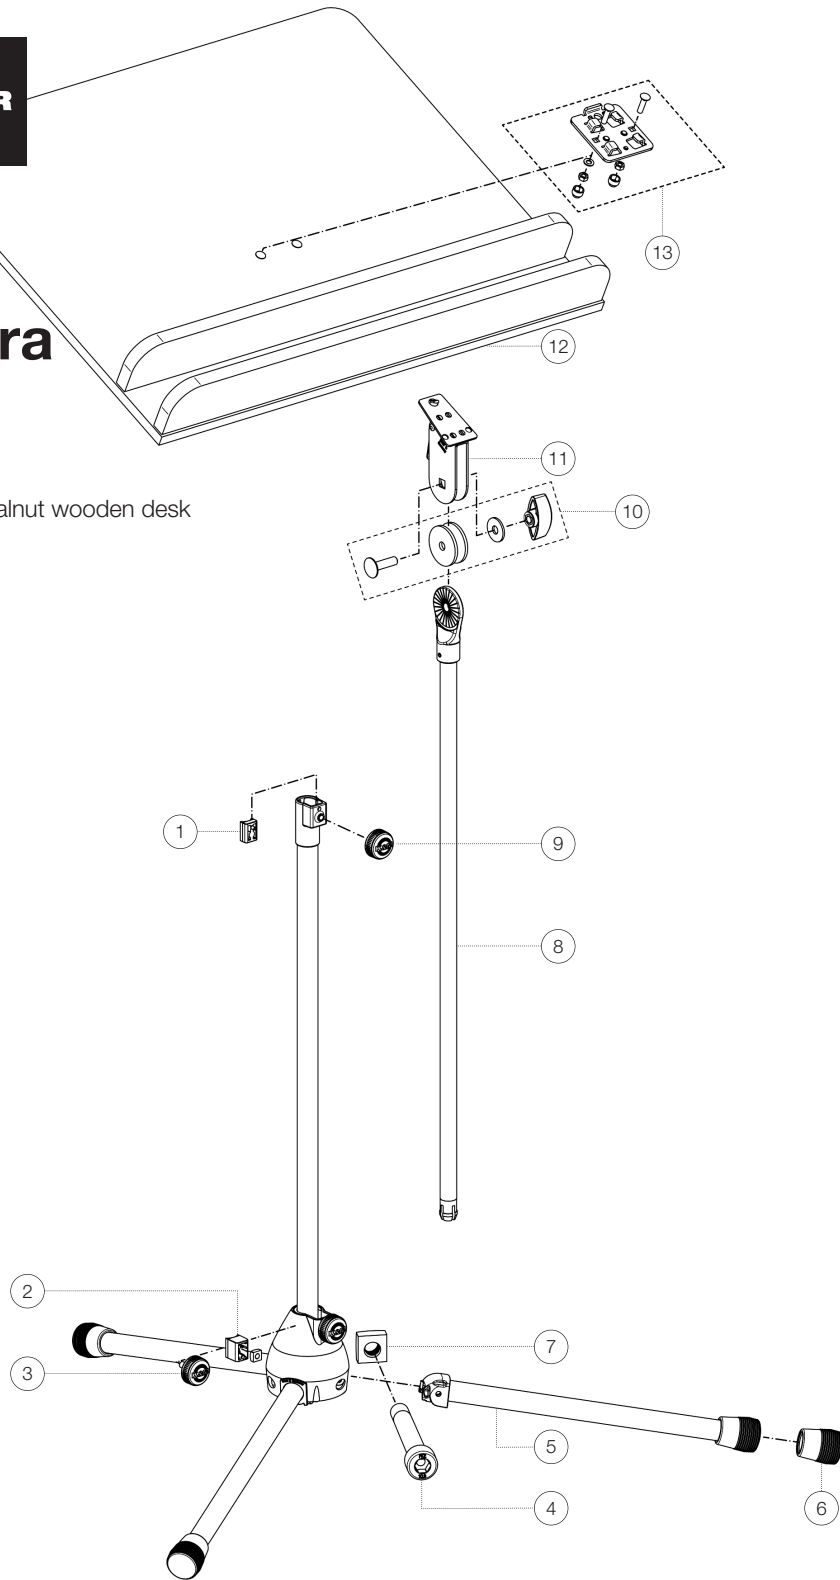

Spare parts list

118/1 Orchestra music stand

11831-000-02 - chrome stand with walnut wooden desk

*Rev 11

Position	Description	Article No.	Quantity
1	Clamping element with pin R7.5	01-86-630-55	1
2	Clamping element with pin R10	6-86642-1-55	1
3	Knurled screw with logo M6 x 22 mm	01-82-948-55	1
4	Allen screw M5 x 36 mm	03-02-176-29	3
5	Leg tube complete	6-21025-1-02	3
6	End cap	01-84-980-55	3
7	Square nut M5	03-08-210-29	3
8	Extension tube with swivel head ø16 mm complete	6-11810-3-02	1
9	Knurled screw with logo M6 x 10 mm	01-82-936-55	1
10	Screw connection of the music desk	3-00-000-065	1
11	Tilt connector with quick-release fastener complete	6-11810-5-55	1
12	Music desk	03-55-280-00	1
13	Accessories bag for connecting plate	3-00-000-134	1