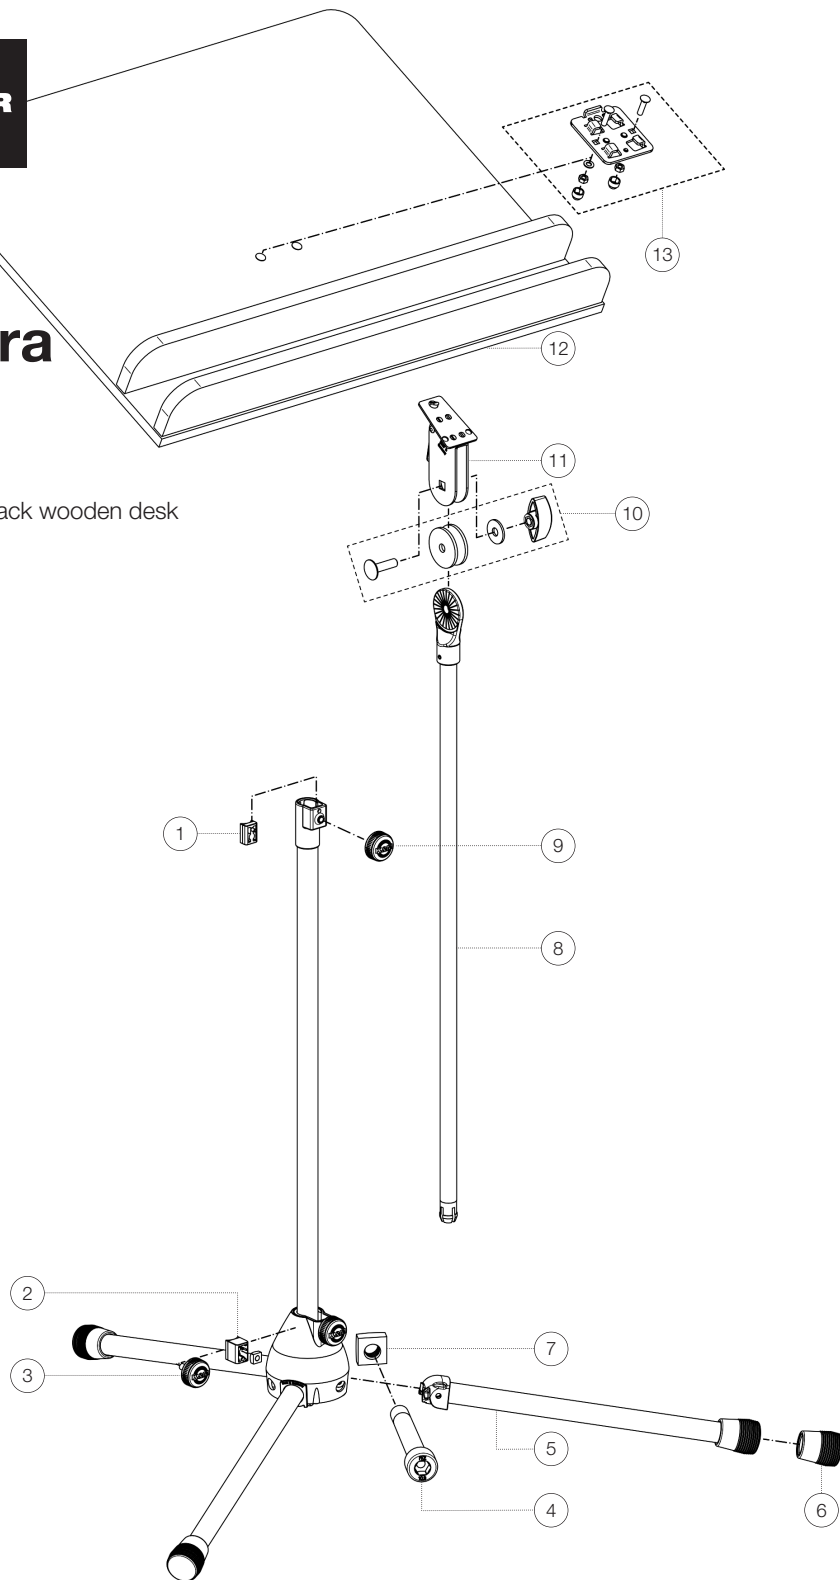

Spare parts list

118/1 Orchestra music stand

11832-000-02 - chrome stand with black wooden desk

*Rev 10

Position	Description	Article No.	Quantity
1	Clamping element with pin R7.5	01-86-630-55	1
2	Clamping element with pin R10	6-86642-1-55	1
3	Knurled screw with logo M6 x 22 mm	01-82-948-55	1
4	Allen screw M5 x 36 mm	03-02-176-29	3
5	Leg tube complete	6-21025-1-02	3
6	End cap	01-84-980-55	3
7	Square nut M5	03-08-210-29	3
8	Extension tube with swivel head ø16 mm complete	6-11810-3-02	1
9	Knurled screw with logo M6 x 10 mm	01-82-936-55	1
10	Screw connection of the music desk	3-00-000-065	1
11	Tilt connector with quick-release fastener complete	6-11810-5-55	1
12	Music desk	03-55-285-55	1
13	Accessories bag for connecting plate	3-00-000-134	1