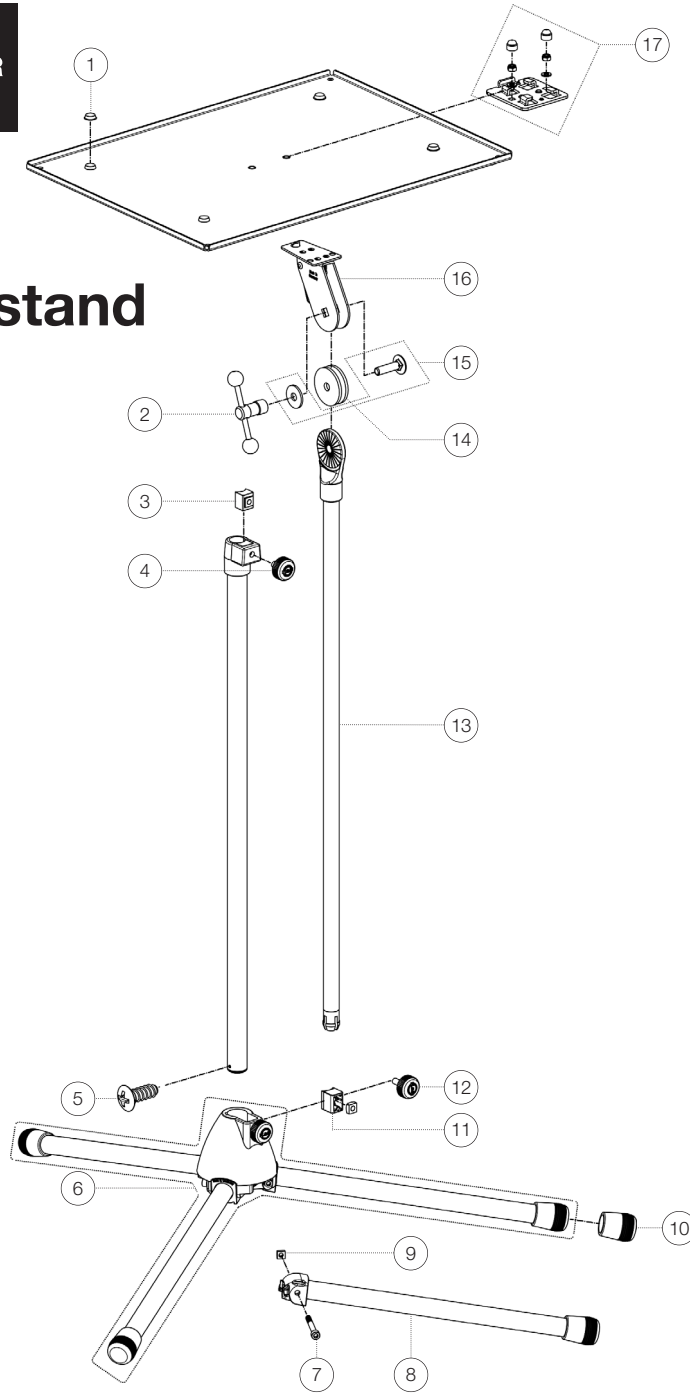

Spare parts list

12155 Laptop stand

12155-000-55 - black

*Rev08

Position	Description	Article No.	Quantity
1	Bumpon ø 12.7 x 3.5 mm	01-09-015-55	1
2	T-bar locking screw	6-30351-1-55	1
3	Clamping element with pin R8	6-86633-1-55	1
4	Knurled screw with logo M6 x 16 mm	01-82-834-55	1
5	Pan head screw ø3.5 x 9.5 mm	03-02-655-25	1
6	Base with legs	3-00-000-036	1
7	Allen screw M5 x 45 mm	03-02-185-45	3
8	Leg tube complete	6-82730-1-55	3
9	Square nut M5	03-08-210-29	3
10	End cap	01-84-882-55	3
11	Clamping element with pin R10	6-86642-1-55	1
12	Knurled screw with logo M6 x 22 mm	01-82-948-55	1
13	Extension tube with swivel head ø16 mm complete	6-11810-3-55	1
14	Rubber washer	03-21-161-55	2
15	Screw connection boom arm	3-00-000-019	1
16	Tilt connector with quick-release fastener complete	6-11810-5-55	1
17	Accessories bag connecting plate	6-10068-1-00	1