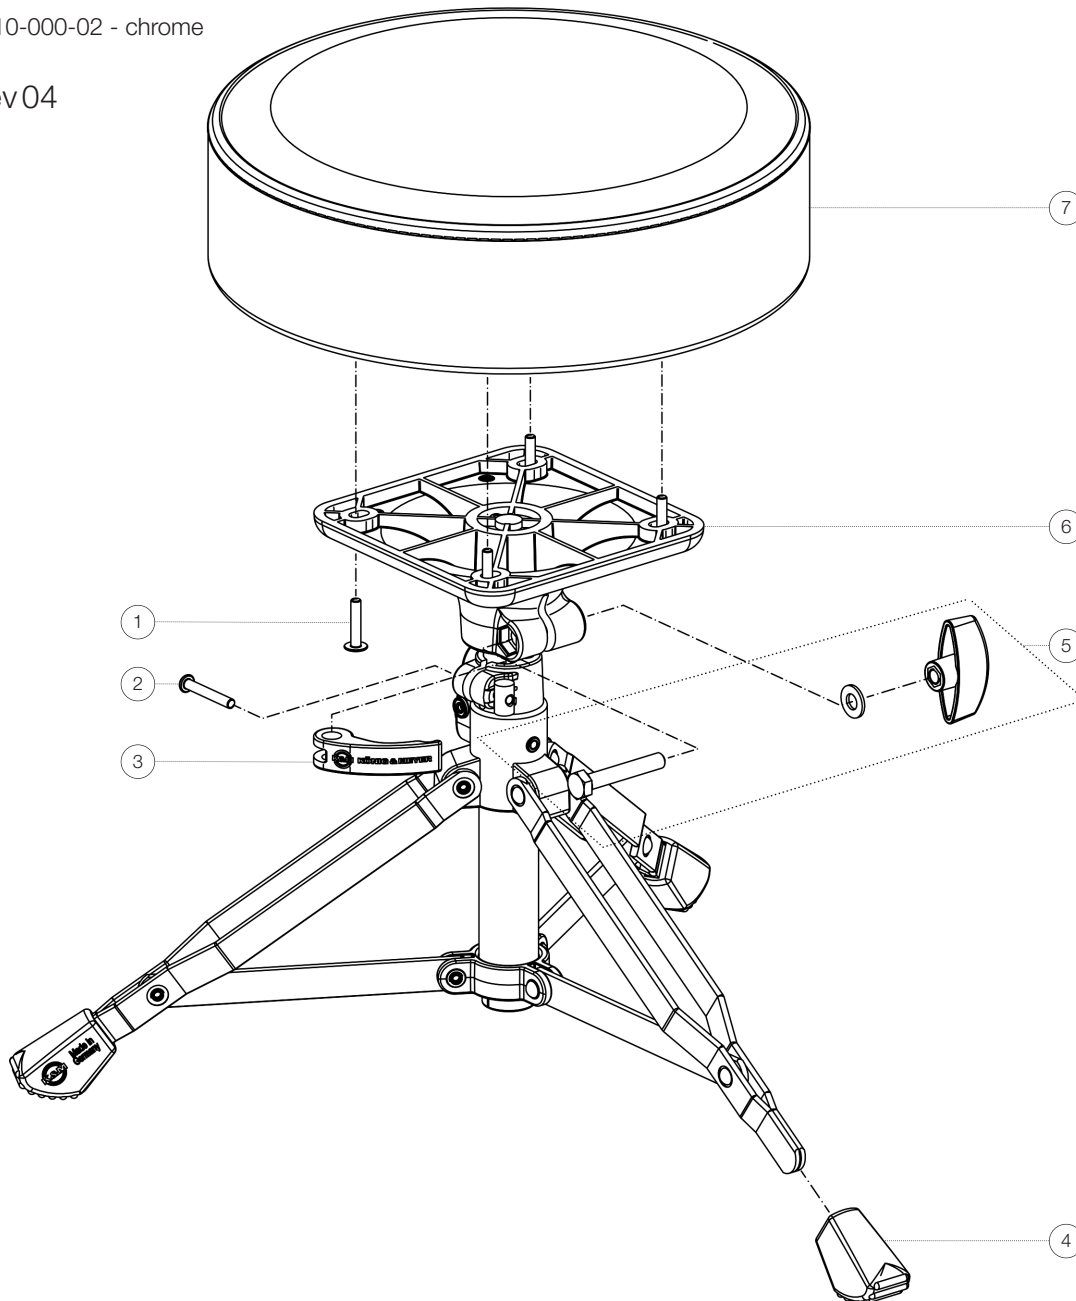

Spare parts list

# 14010 Drummer's throne »Piccolino«

14010-000-02 - chrome

\*Rev04

Position	Description	Article No.	Quantity
1	Pan head screw M5 x 25 mm	03-03-265-29	4
2	Pan head screw M5 x 35 mm	03-03-280-29	1
3	Clamping lever	3-14010-0001	1
4	End cap	01-84-725-55	3
5	Screw connection	3-00-000-102	1
6	Plate ø 35 mm for drummer seats	01-88-850-55	1
7	Upholstery seat	03-55-635-55	1