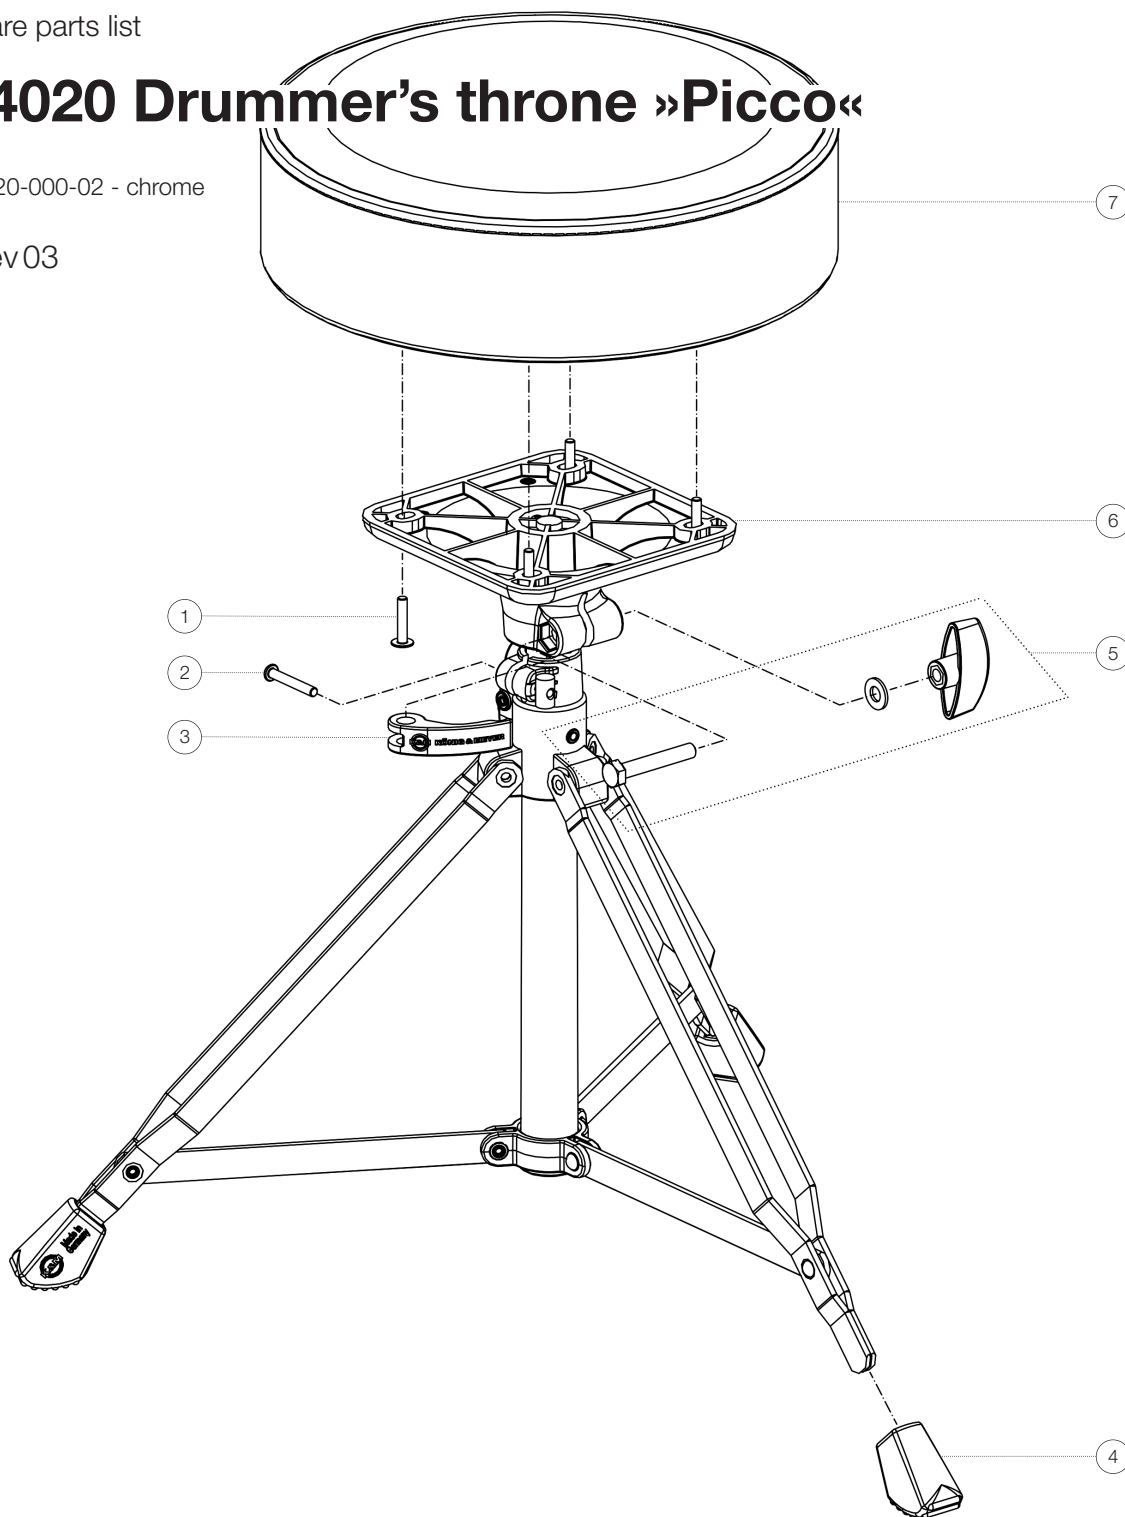

Spare parts list

# 14020 Drummer's throne »Picco«

14020-000-02 - chrome

\*Rev 03

Position	Description	Article No.	Quantity
1	Pan head screw M5 x 25 mm	03-03-265-29	4
2	Pan head screw M5 x 35 mm	03-03-280-29	1
3	Clamping lever	3-14010-0001	1
4	End cap	01-84-725-55	3
5	Screw connection	3-00-000-102	1
6	Plate ø 35 mm for drummer seats	01-88-850-55	1
7	Upholstery seat	03-55-635-55	1