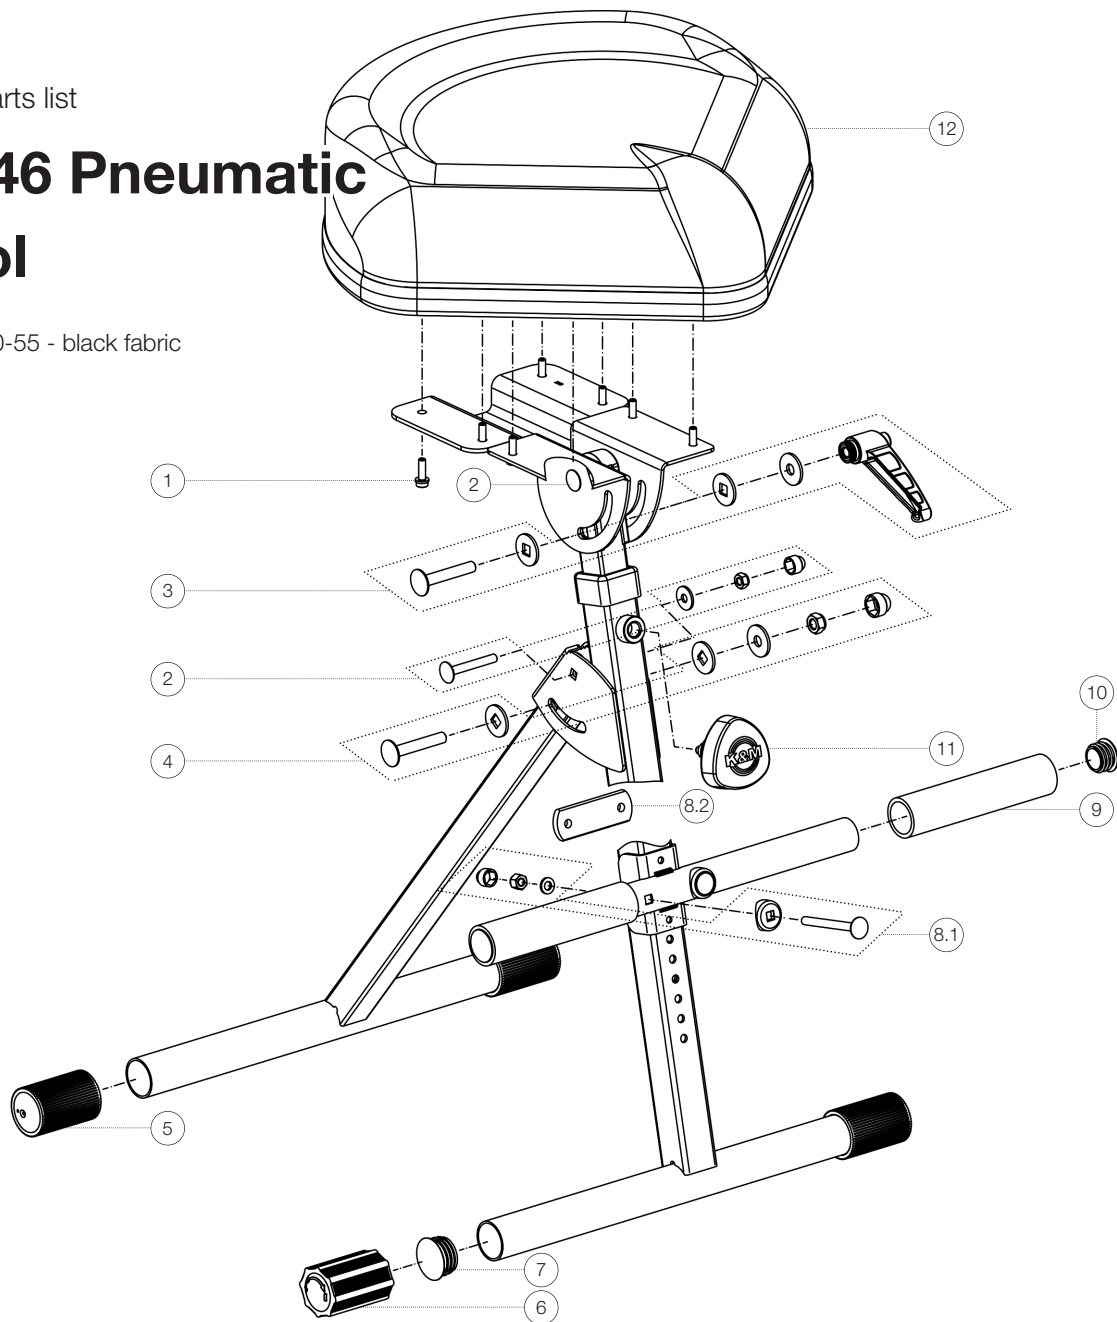

Spare parts list

14046 Pneumatic stool

14046-000-55 - black fabric

*Rev03

Position	Description	Article No.	Quantity
1	Allen screw M5 x 16 mm	03-02-145-29	8
2	Screw connection	3-00-000-105	2
3	Screw connection with square hole washer and clamping lever	3-00-000-106	1
4	Screw connection with square hole washer	3-00-000-104	1
5	End cap with grooves	01-84-760-55	3
6	Adjustable end cap	01-84-768-55	1
7	Glider ø 27 mm	03-20-670-55	1
8	Accessories bag, consisting of:	6-14045-1-00	1
8.1	Screw connection with saddle washer	3-00-000-103	2
8.2	Clamping bracket	01-26-022-55	1
9	Soft grip sleeve	03-22-265-55	2
10	Glider ø 22 mm	03-20-680-55	2
11	Spring-loaded clamping knob complete with logo	6-18810-2-55	1
12	Upholstery seat	03-55-655-55	1