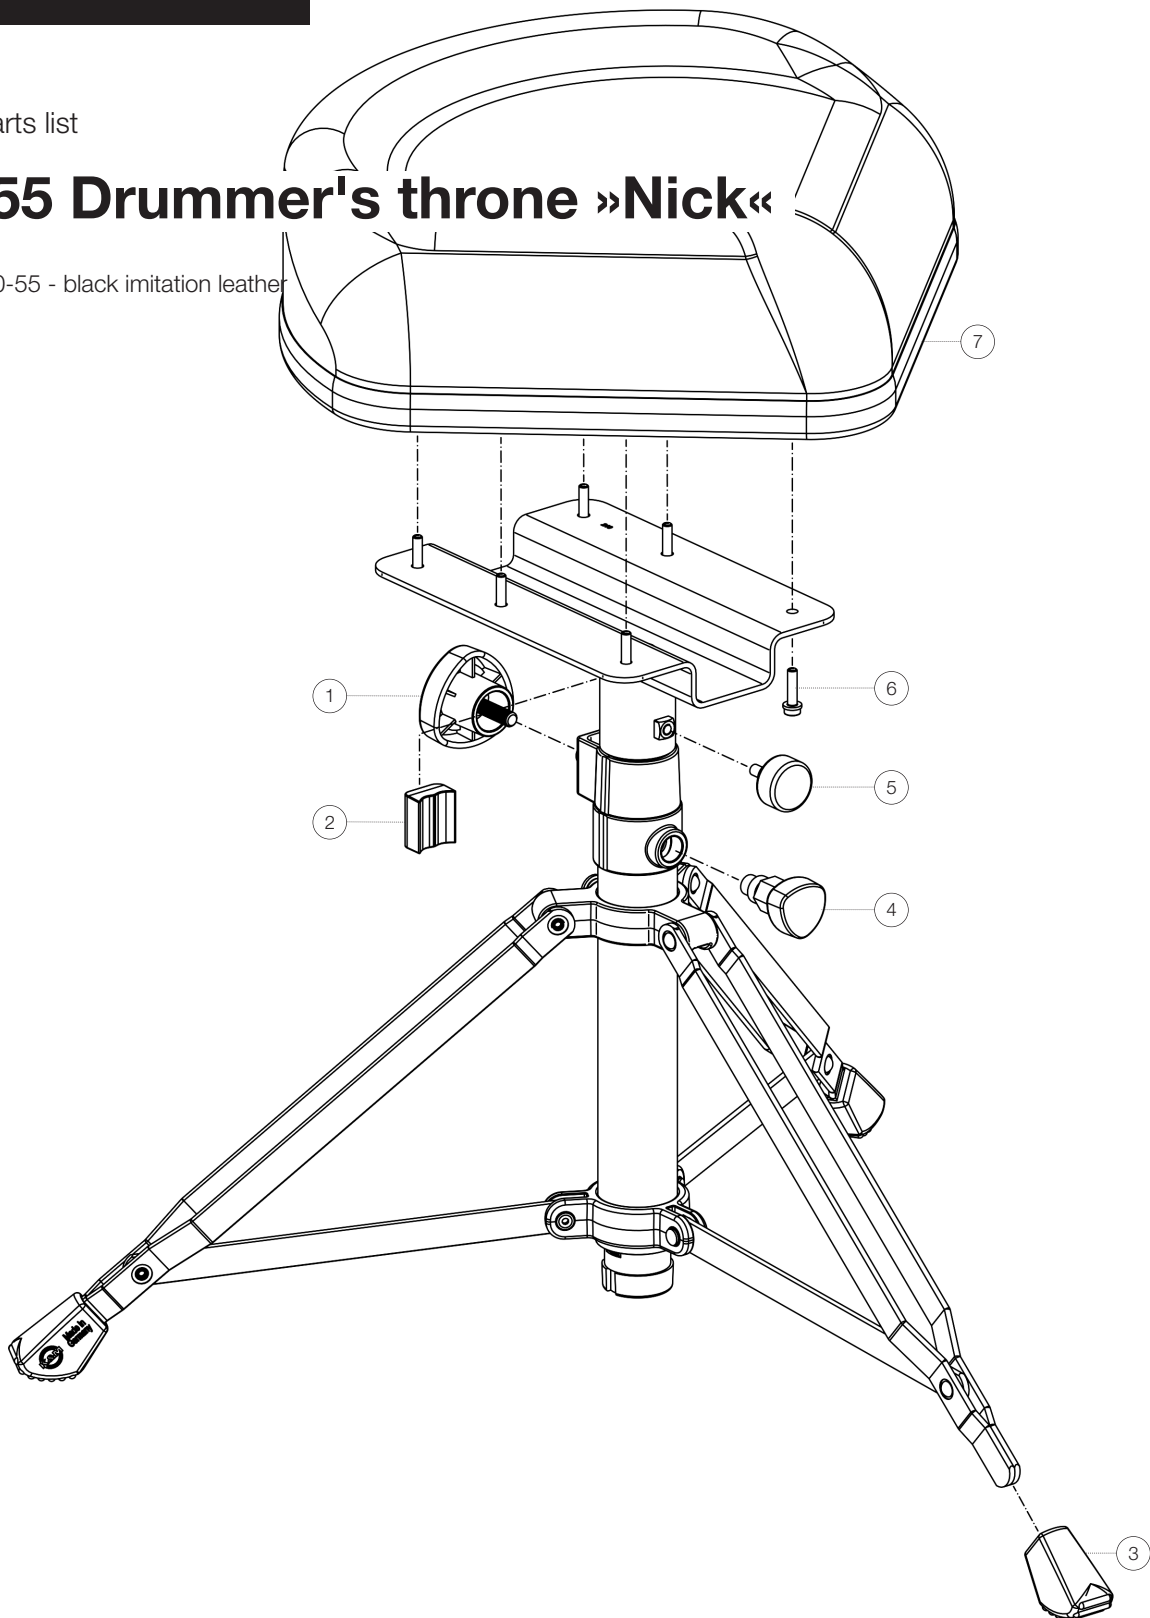

Spare parts list

# 14055 Drummer's throne »Nick«

14055-000-55 - black imitation leather

\*Rev03

Position	Description	Article No.	Quantity
1	Clamping screw with logo M8 x 16/33 mm	01-82-763-55	1
2	Clamping element with groove R17 complete	6-86710-1-55	1
3	End cap	01-84-725-55	3
4	Spring-loaded bolt complete	6-21460-5-00	1
5	Clamping screw M6 x 12 mm	01-81-735-55	1
6	Allen screw with flange M5 x 20 mm	03-02-147-29	6
7	Upholstery seat	03-55-650-55	1