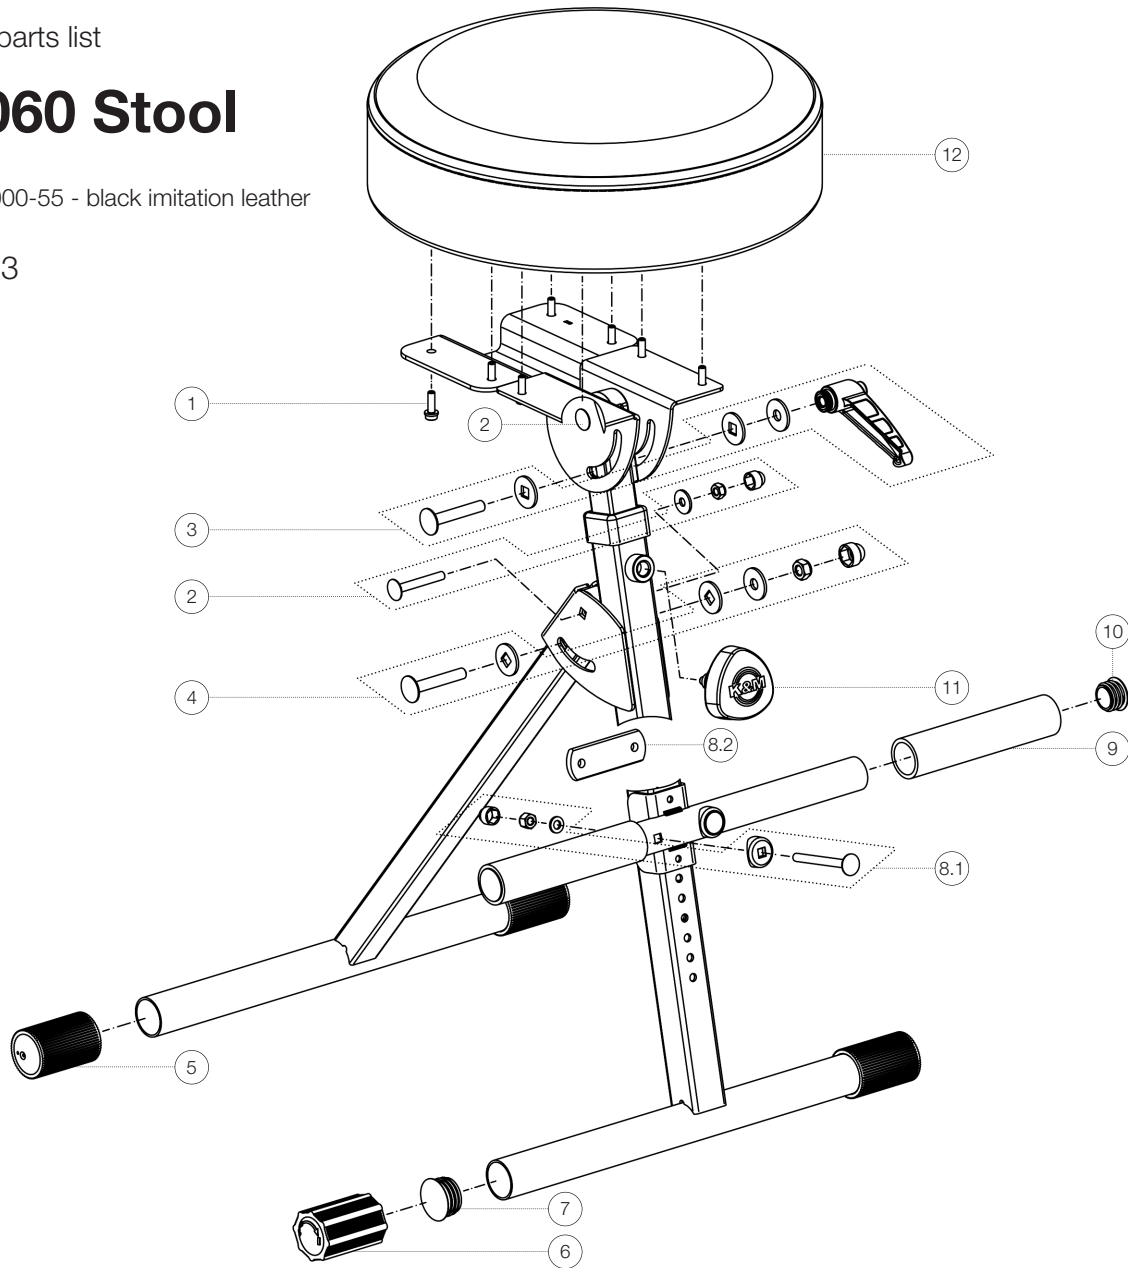

Spare parts list

# 14060 Stool

14060-000-55 - black imitation leather

\*Rev 03

Position	Description	Article No.	Quantity
1	Allen screw M5 x 16 mm	03-02-145-29	8
2	Screw connection	3-00-000-105	2
3	Screw connection with square hole washer and clamping lever	3-00-000-106	1
4	Screw connection with square hole washer	3-00-000-104	1
5	End cap with grooves	01-84-760-55	3
6	Adjustable end cap	01-84-768-55	1
7	Glider ø 27 mm	03-20-670-55	1
8	Accessories bag, consisting of:	6-14045-1-00	1
8.1	Screw connection with saddle washer	3-00-000-103	2
8.2	Clamping bracket	01-26-022-55	1
9	Soft grip sleeve	03-22-265-55	2
10	Glider ø 22 mm	03-20-680-55	2
11	Spring-loaded clamping knob complete with logo	6-18810-2-55	1
12	Upholstery seat	03-55-632-55	1