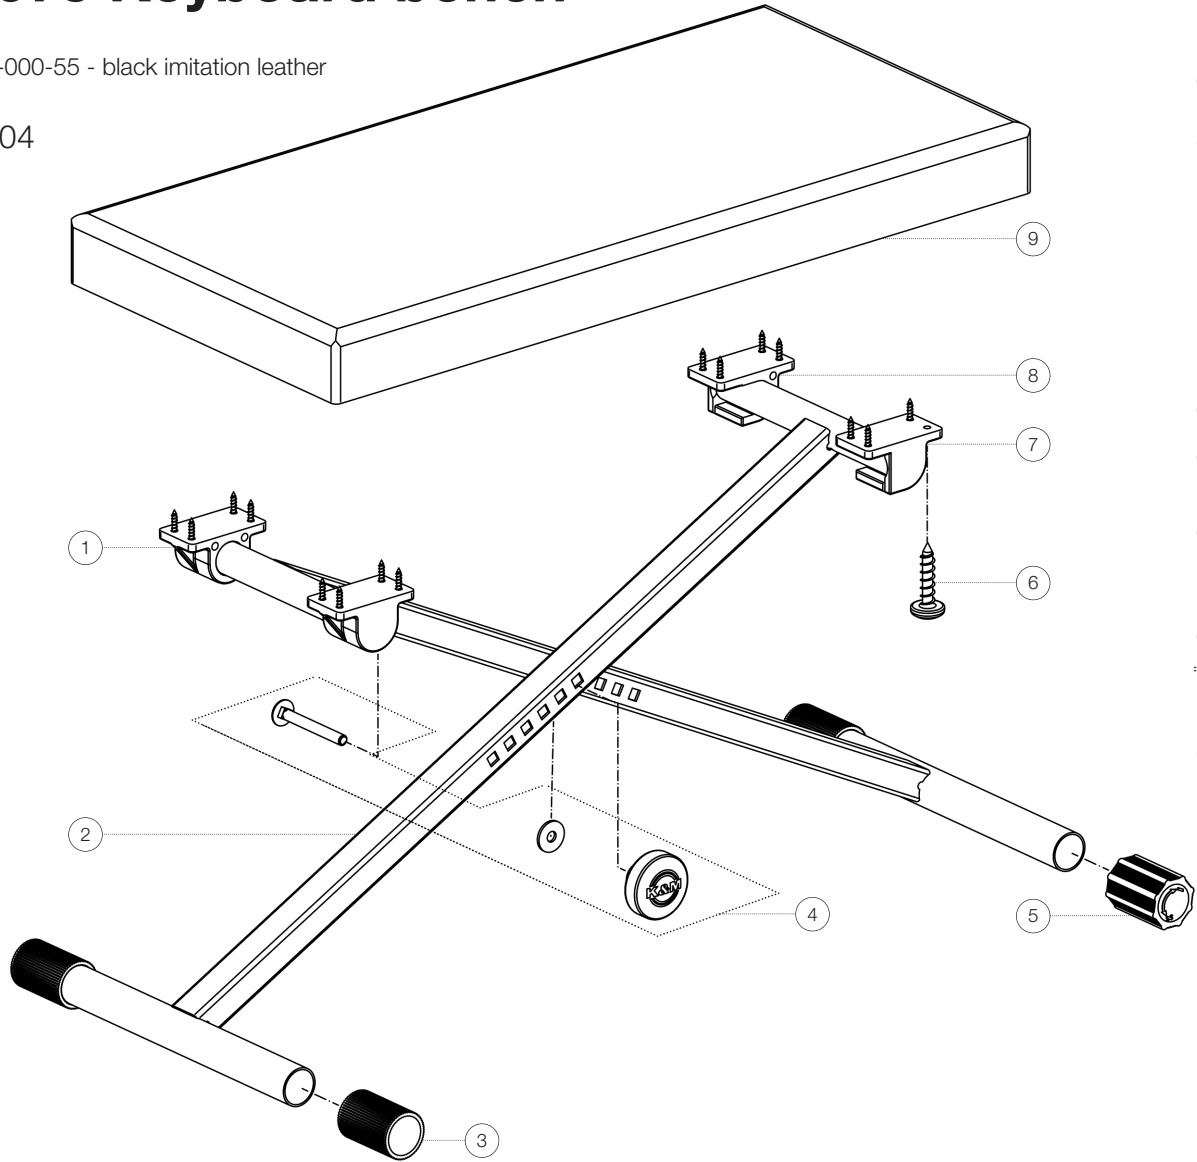

Spare parts list

# 14075 Keyboard bench

14075-000-55 - black imitation leather

\*Rev04

Position	Description	Article No.	Quantity
1	Lower joint part closed	01-87-940-55	2
2	H-support tube complete	5-14075-1-55	2
3	End cap with grooves	01-84-760-55	3
4	Screw connection	3-00-000-095	1
5	Adjustable end cap	01-84-768-55	1
6	Pan Head screw 5 x 20 mm	03-06-250-29	16
7	Lower joint part open left	01-87-946-55	1
8	Lower joint part open right	01-87-945-55	1
9	Seat complete	03-55-791-55	1