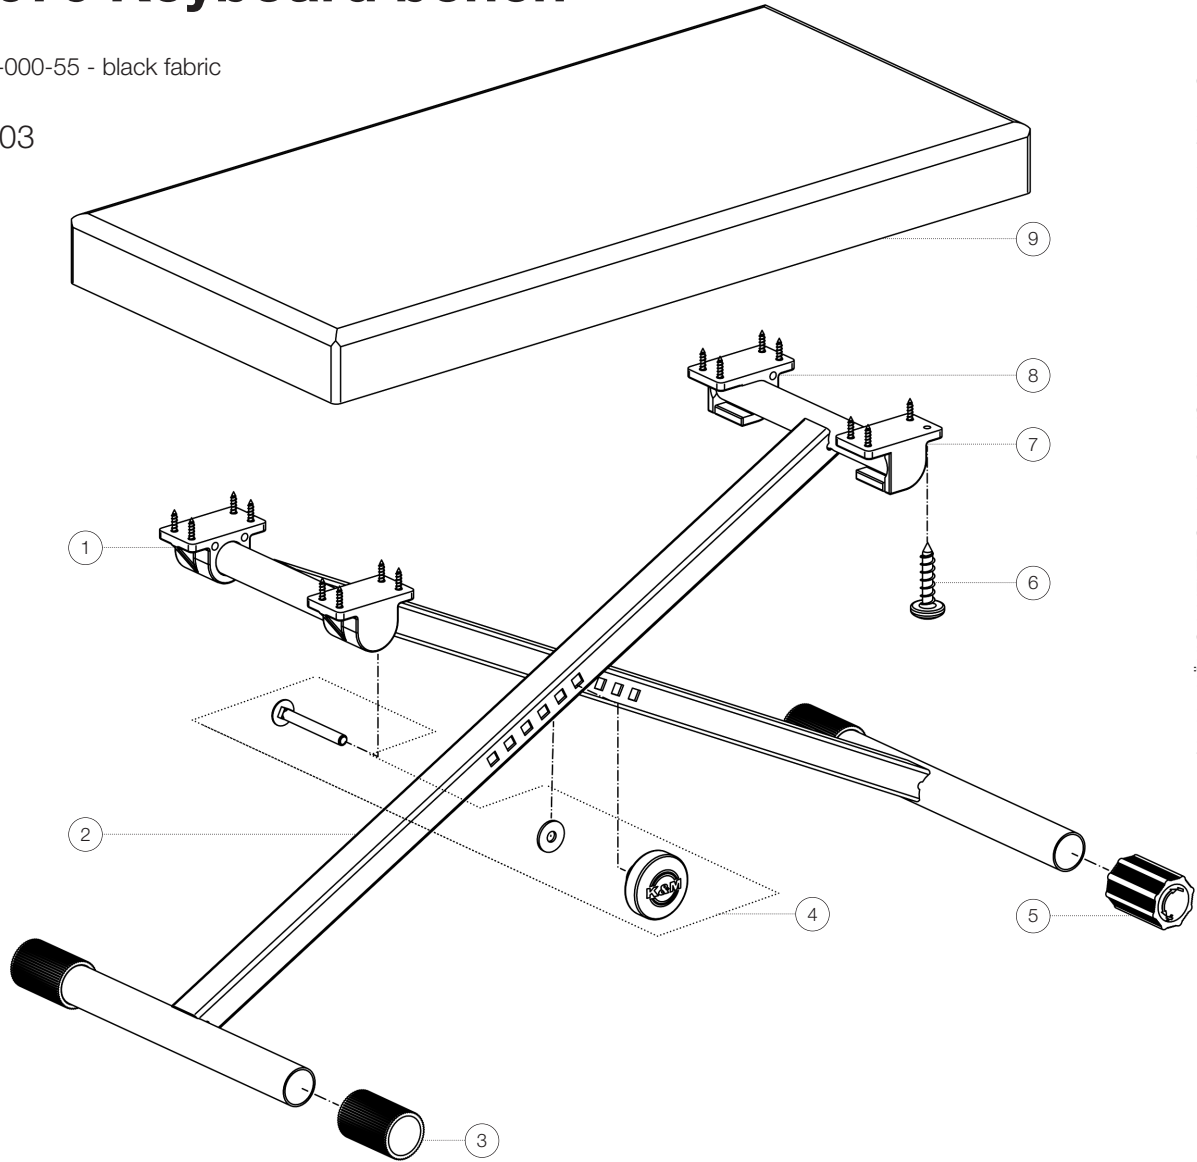

Spare parts list

14076 Keyboard bench

14076-000-55 - black fabric

*Rev03

Position	Description	Article No.	Quantity
1	Lower joint part closed	01-87-940-55	2
2	H-support tube complete	5-14075-1-55	2
3	End cap with grooves	01-84-760-55	3
4	Screw connection	3-00-000-095	1
5	Adjustable end cap	01-84-768-55	1
6	Pan Head screw 5 x 20 mm	03-06-250-29	16
7	Lower joint part open left	01-87-946-55	1
8	Lower joint part open right	01-87-945-55	1
9	Seat complete	03-55-792-55	1