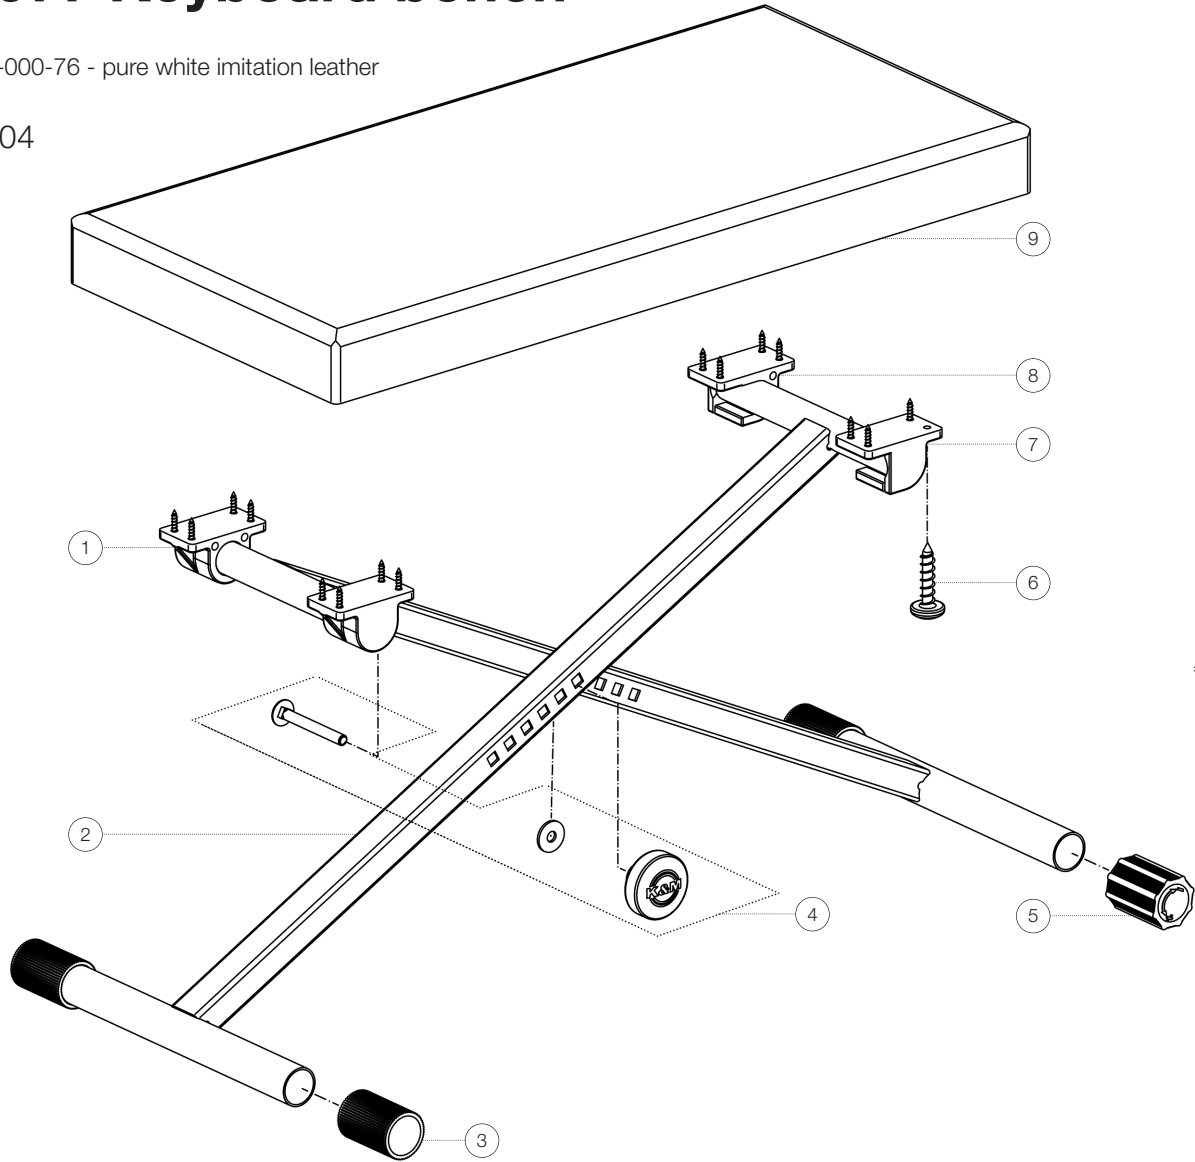

Spare parts list

14077 Keyboard bench

14077-000-76 - pure white imitation leather

*Rev04

Position	Description	Article No.	Quantity
1	Lower joint part closed	01-87-940-55	2
2	H-support tube complete	5-14075-1-76	2
3	End cap with grooves	01-84-760-55	3
4	Screw connection	3-00-000-095	1
5	Adjustable end cap	01-84-768-55	1
6	Pan Head screw 5 x 20 mm	03-06-250-29	16
7	Lower joint part open left	01-87-946-55	1
8	Lower joint part open right	01-87-945-55	1
9	Seat complete	03-55-784-57	1