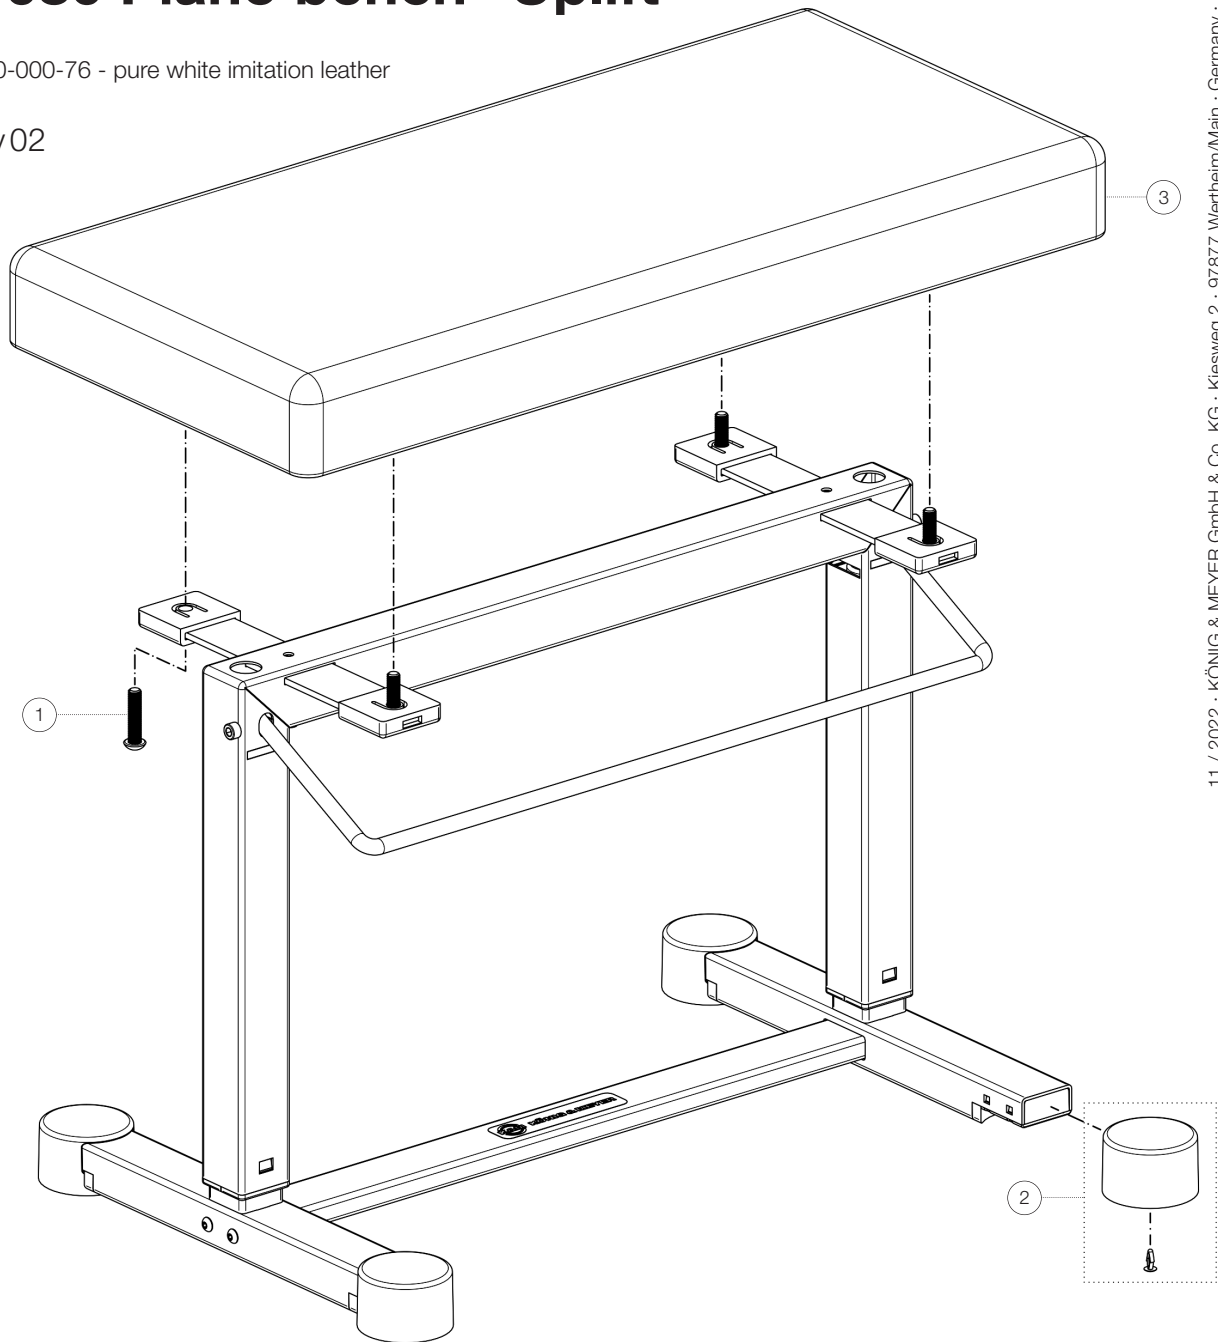

Spare parts list

14080 Piano bench »Uplift«

14080-000-76 - pure white imitation leather

*Rev 02

Position	Description	Article No.	Quantity
1	Donheat screw M8 x 35 mm	03-03-681-25	4
2	End cap with blind rivet	3-00-000-044	4
3	Seat complete	03-55-785-57	1