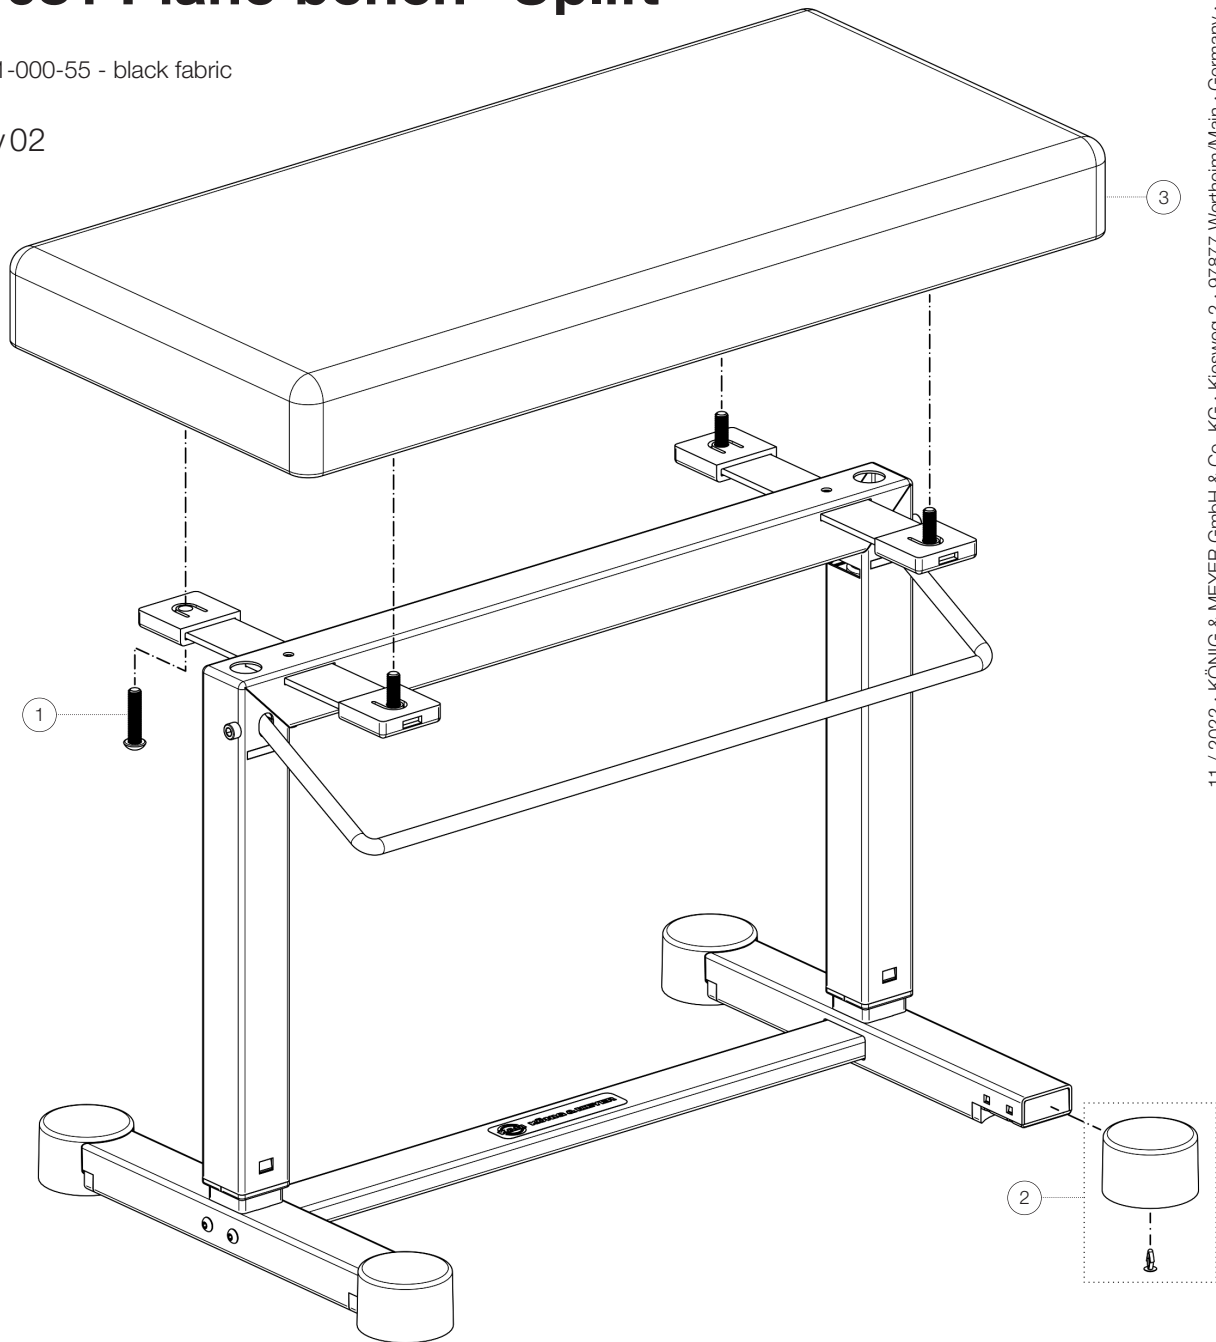

Spare parts list

14081 Piano bench »Uplift«

14081-000-55 - black fabric

*Rev02

Position	Description	Article No.	Quantity
1	Donheat screw M8 x 35 mm	03-03-681-25	4
2	End cap with blind rivet	3-00-000-044	4
3	Seat complete	03-55-786-55	1