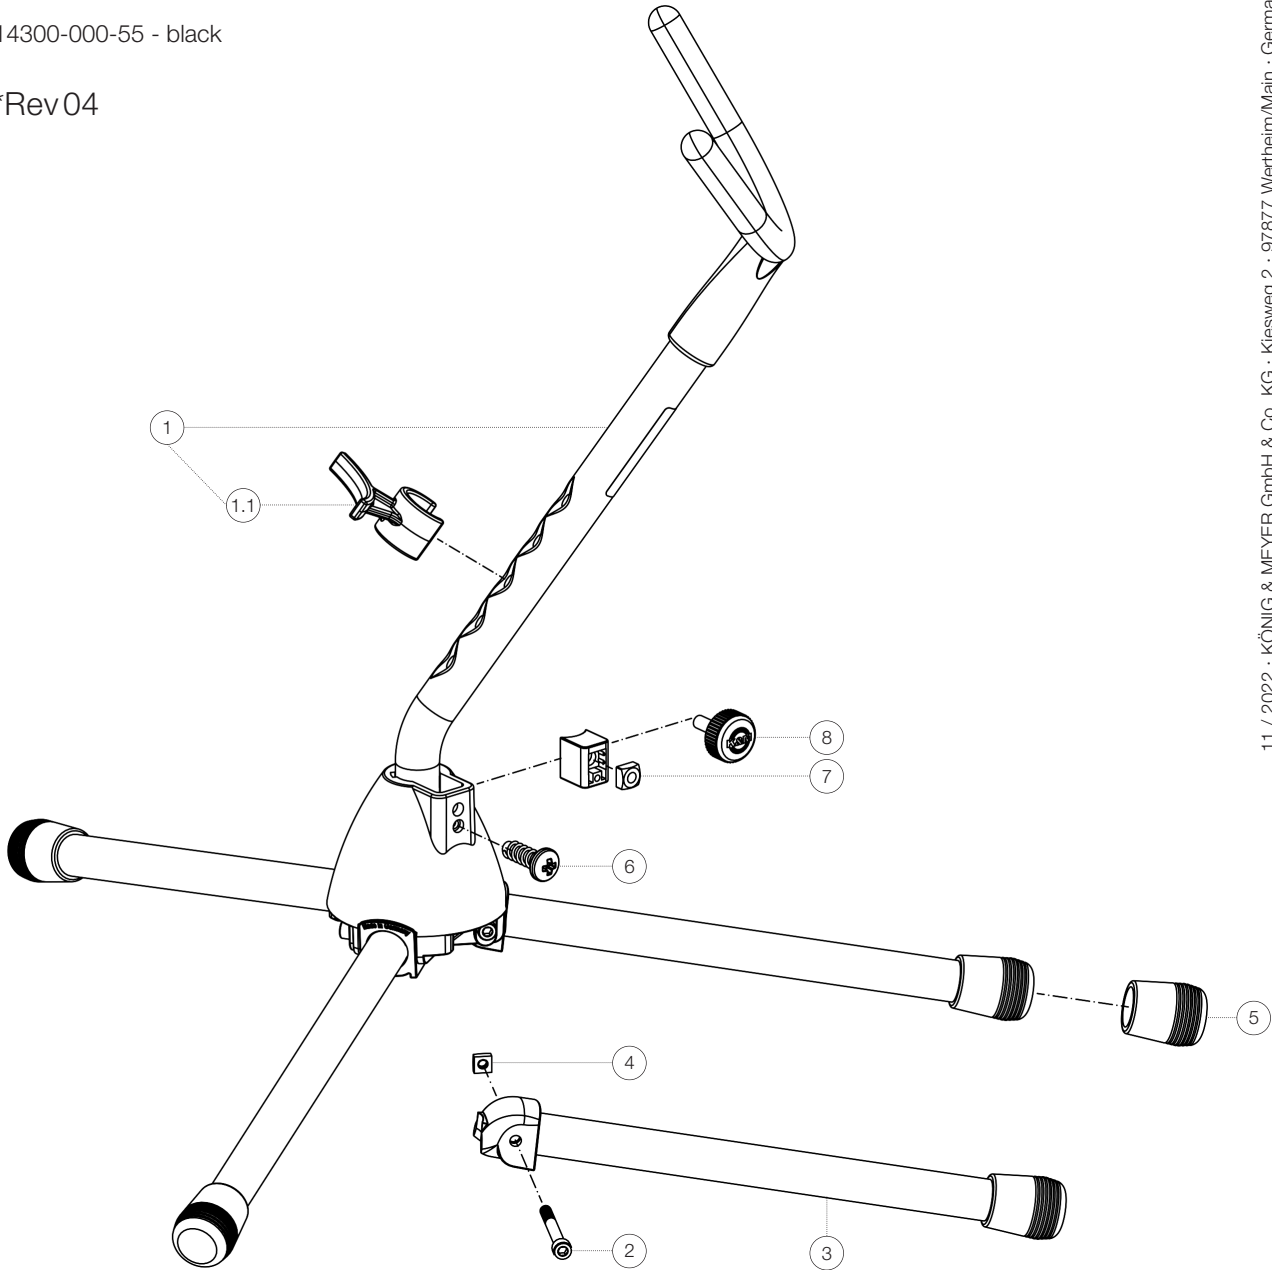

Spare parts list

# 14300 Saxophone stand

14300-000-55 - black

\*Rev 04

Position	Description	Article No.	Quantity
1	Middle part complete	6-14300-1-55	1
1.1	Saxophone rest	01-89-100-55	1
2	Hexagon socket head screw M5 x 45 mm	03-02-185-45	3
3	Foot tube complete	6-82723-1-55	3
4	Square nut M5	03-08-210-29	3
5	End cap	01-84-882-55	3
6	Oval-head screw M3.5 x 10 mm	03-06-134-29	1
7	Clamping piece with hole R10 complete	6-86645-1-55	1
8	Knurled screw with logo M6 x 22 mm	01-82-838-55	1