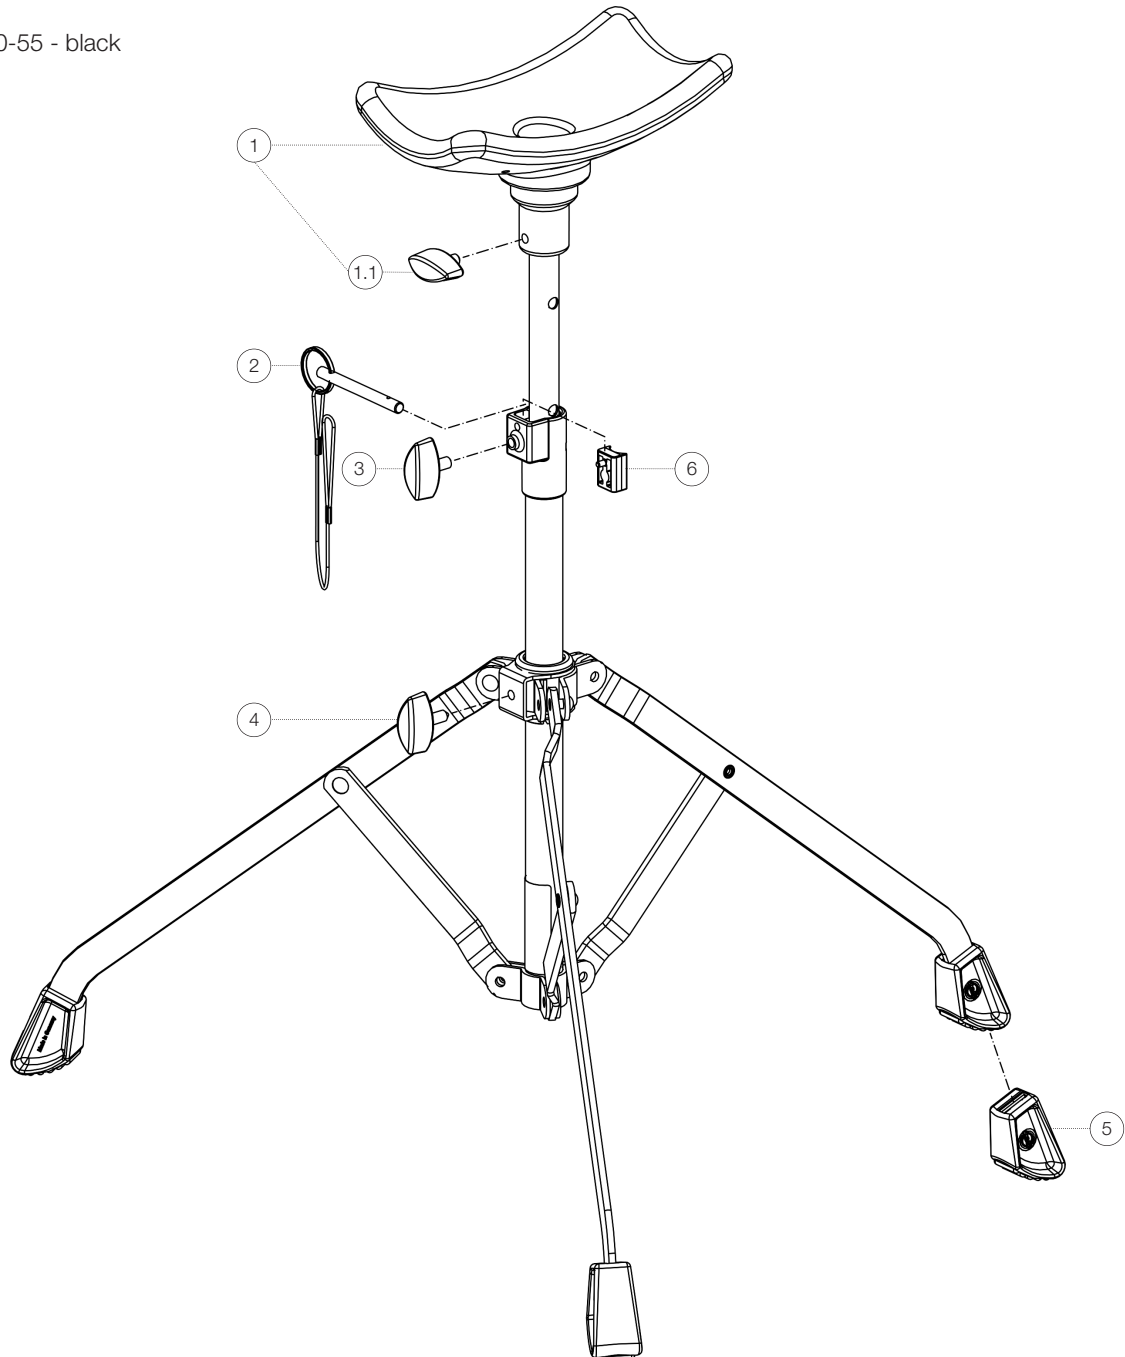

Spare parts list

14950 Tuba performer stand

14950-000-55 - black

*Rev 03

Position	Description	Article No.	Quantity
1	Performer stand support complete	6-14950-2-55	1
1.1	Clamping screw M6 x 12 mm	01-83-040-55	1
2	Safety pin with cord and ring	03-22-674-00	1
3	Clamping screw M6 x 14 mm	01-83-050-55	1
4	Clamping screw M6 x 15 mm	01-83-071-55	1
5	End cap	01-84-722-55	3
6	Clamping element with pin R7,5	01-86-630-55	1