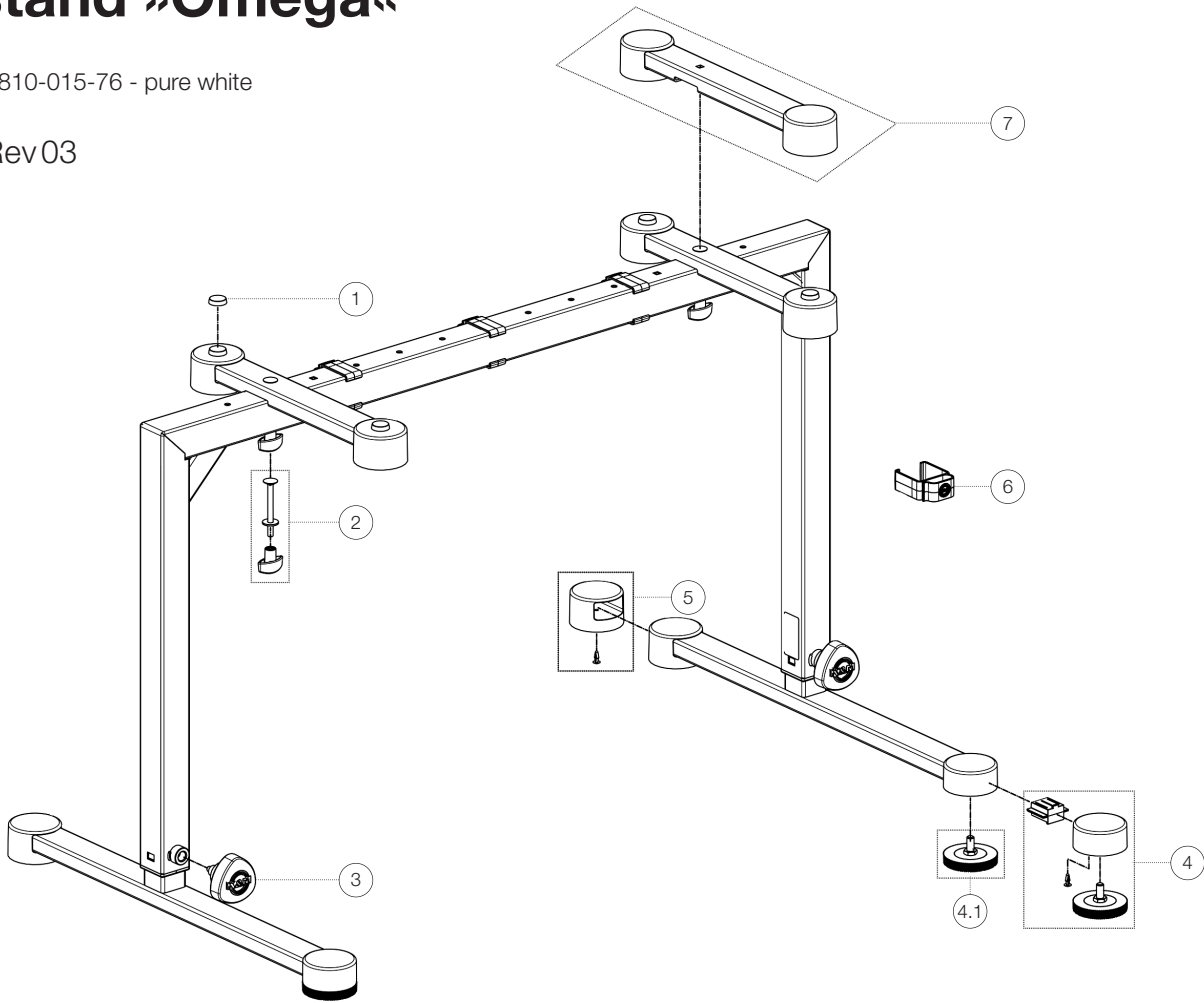

Spare parts list

18810 Table-style keyboard stand »Omega«

18810-015-76 - pure white

*Rev03

Position	Description	Article No.	Quantity
1	Bump on $\varnothing 20 \times 5$ mm (set of 4)	01-09-019-55	1
2	Screw connection of the support	3-00-000-119	2
3	Spring-loaded clamping knob complete with logo	6-18810-2-55	2
4	Levelling end cap complete	3-00-000-127	2
4.1	Adjustment plate complete	6-18810-6-55	2
5	End cap with blind rivet	3-00-000-044	6
6	Cable clamp for »Omega« (set of 2)	18809-000-55	2
7	Support tube	6-18810-4-76	2