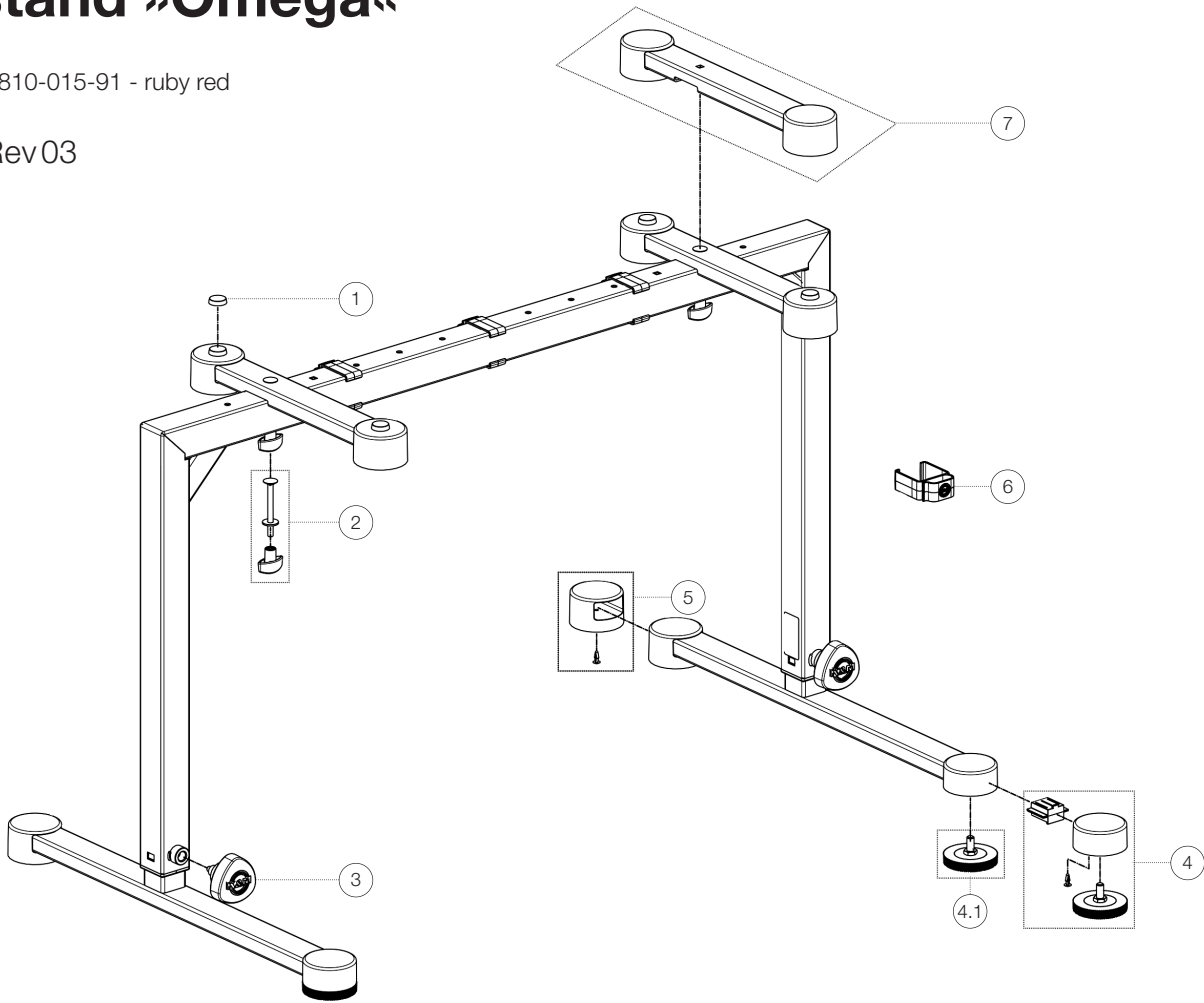

Spare parts list

18810 Table-style keyboard stand »Omega«

18810-015-91 - ruby red

*Rev03

Position	Description	Article No.	Quantity
1	Bump on $\varnothing 20 \times 5$ mm (set of 4)	01-09-019-55	1
2	Screw connection of the support	3-00-000-119	2
3	Spring-loaded clamping knob complete with logo	6-18810-2-55	2
4	Levelling end cap complete	3-00-000-127	2
4.1	Adjustment plate complete	6-18810-6-55	2
5	End cap with blind rivet	3-00-000-044	6
6	Cable clamp for »Omega« (set of 2)	18809-000-55	2
7	Support tube	6-18810-4-91	2