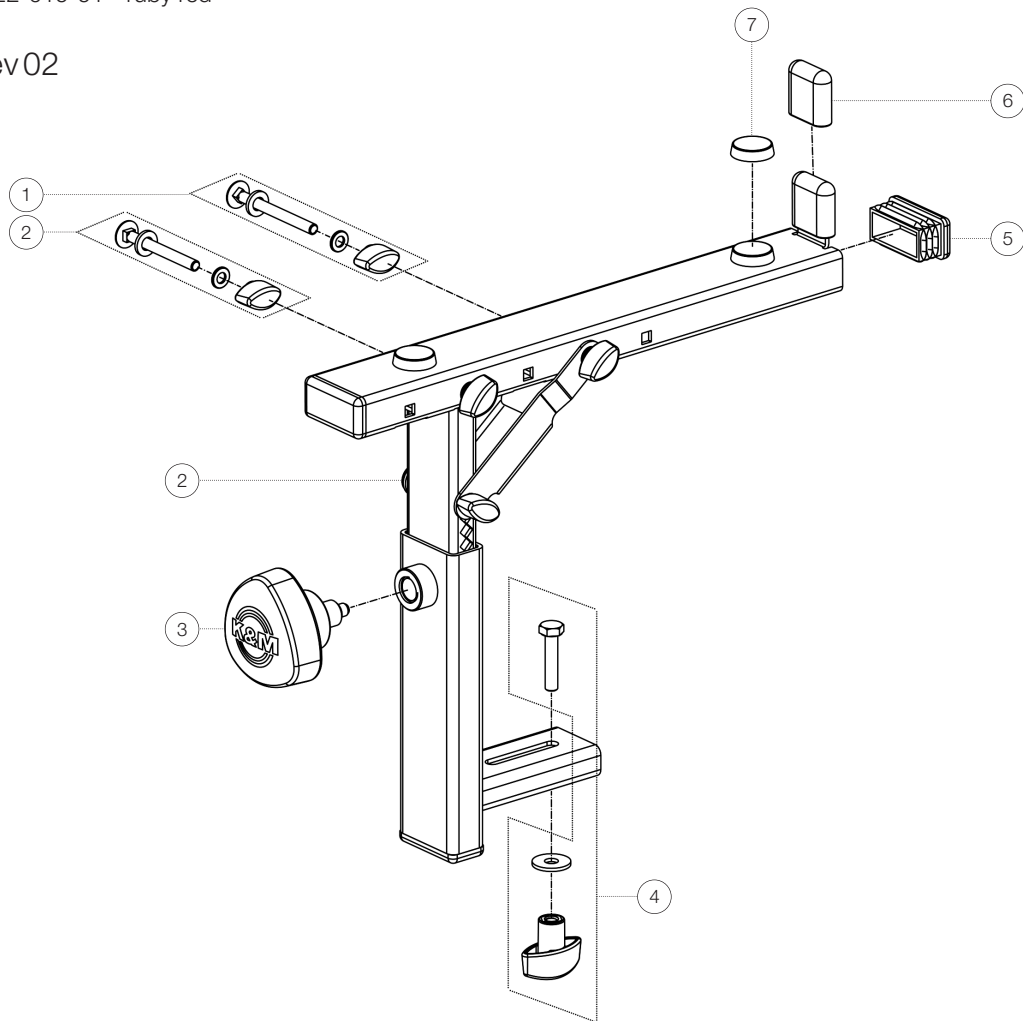

Spare parts list

18822 Stacker

18822-019-91 - ruby red

*Rev 02

Position	Description	Article No.	Quantity
1	Screw connection	3-00-000-121	1
2	Screw connection	3-00-000-120	2
3	Spring-loaded clamping knob complete with logo	6-18810-2-55	1
4	Screw connection of the support	3-00-000-119	1
5	Plastic glides 40 x 20 mm	03-20-830-55	3
6	End cap 20 x 5 mm	01-94-700-55	1
7	Bumpon ø 20 x 5 mm (4er Set)	01-09-019-55	1