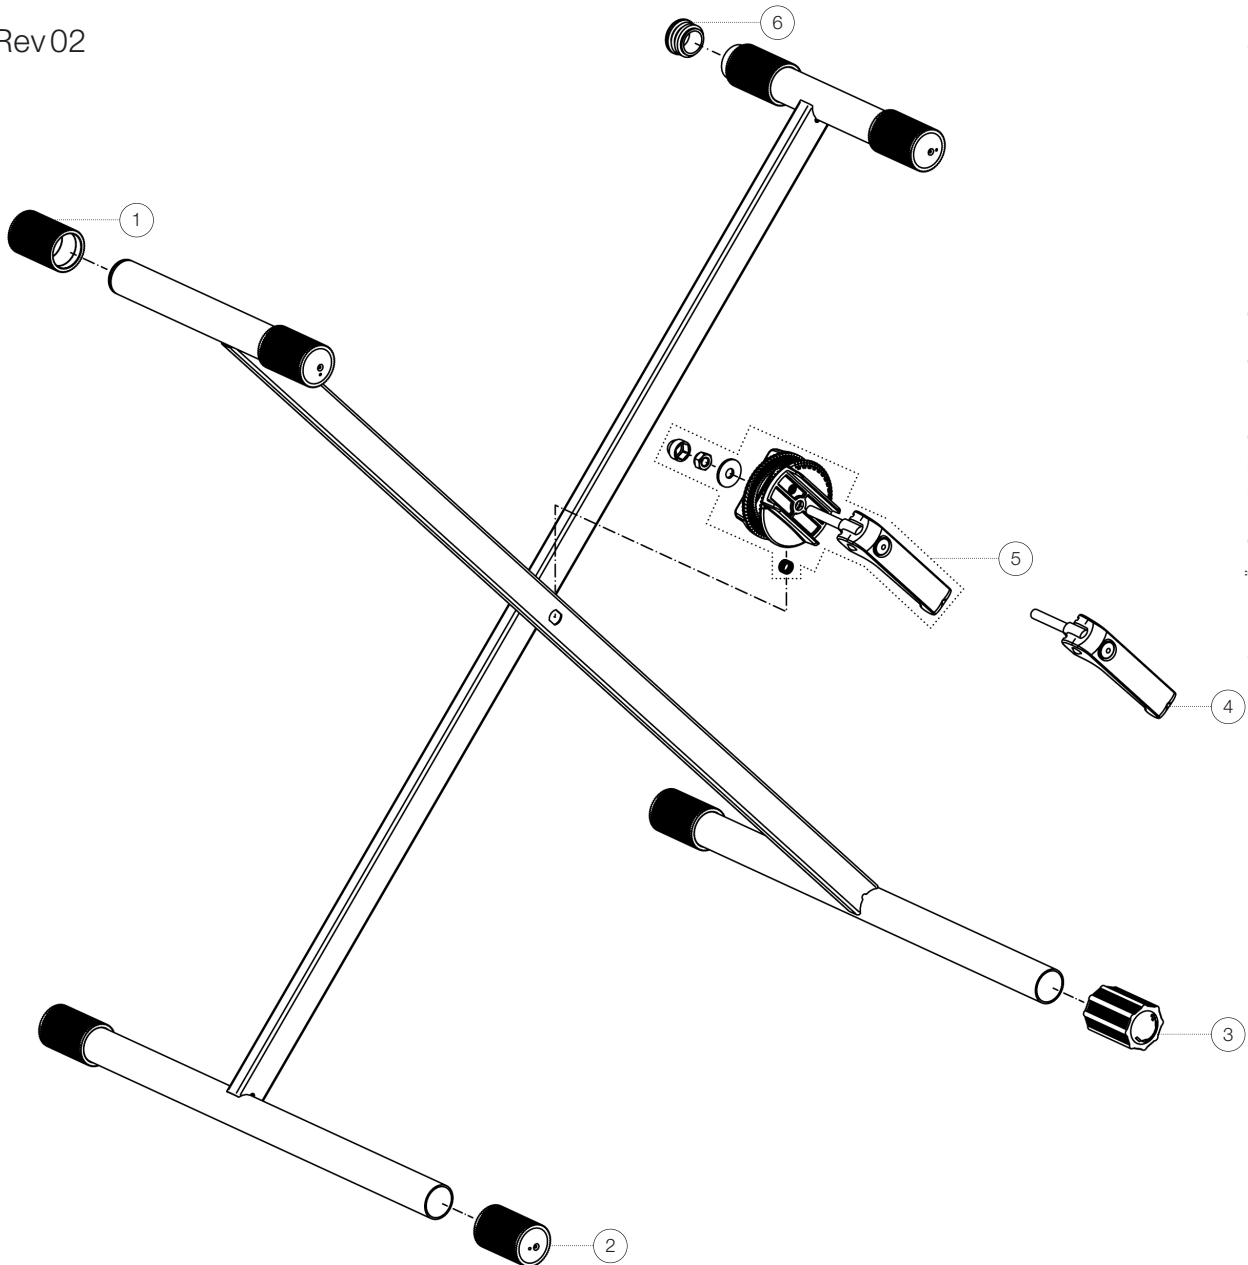

Spare parts list

# 18933 Keyboard stand

18933-070-55 - black

\*Rev 02

Position	Description	Article No.	Quantity
1	End cap with grooves, overt	01-94-765-55	2
2	End cap with grooves	01-84-760-55	5
3	Adjustable end cap	01-84-768-55	2
4	Excenter clamping lever complete	6-18930-1-55	1
5	Excenter clamp with toothed washer	3-00-000-041	1
6	End cap	03-20-688-55	2