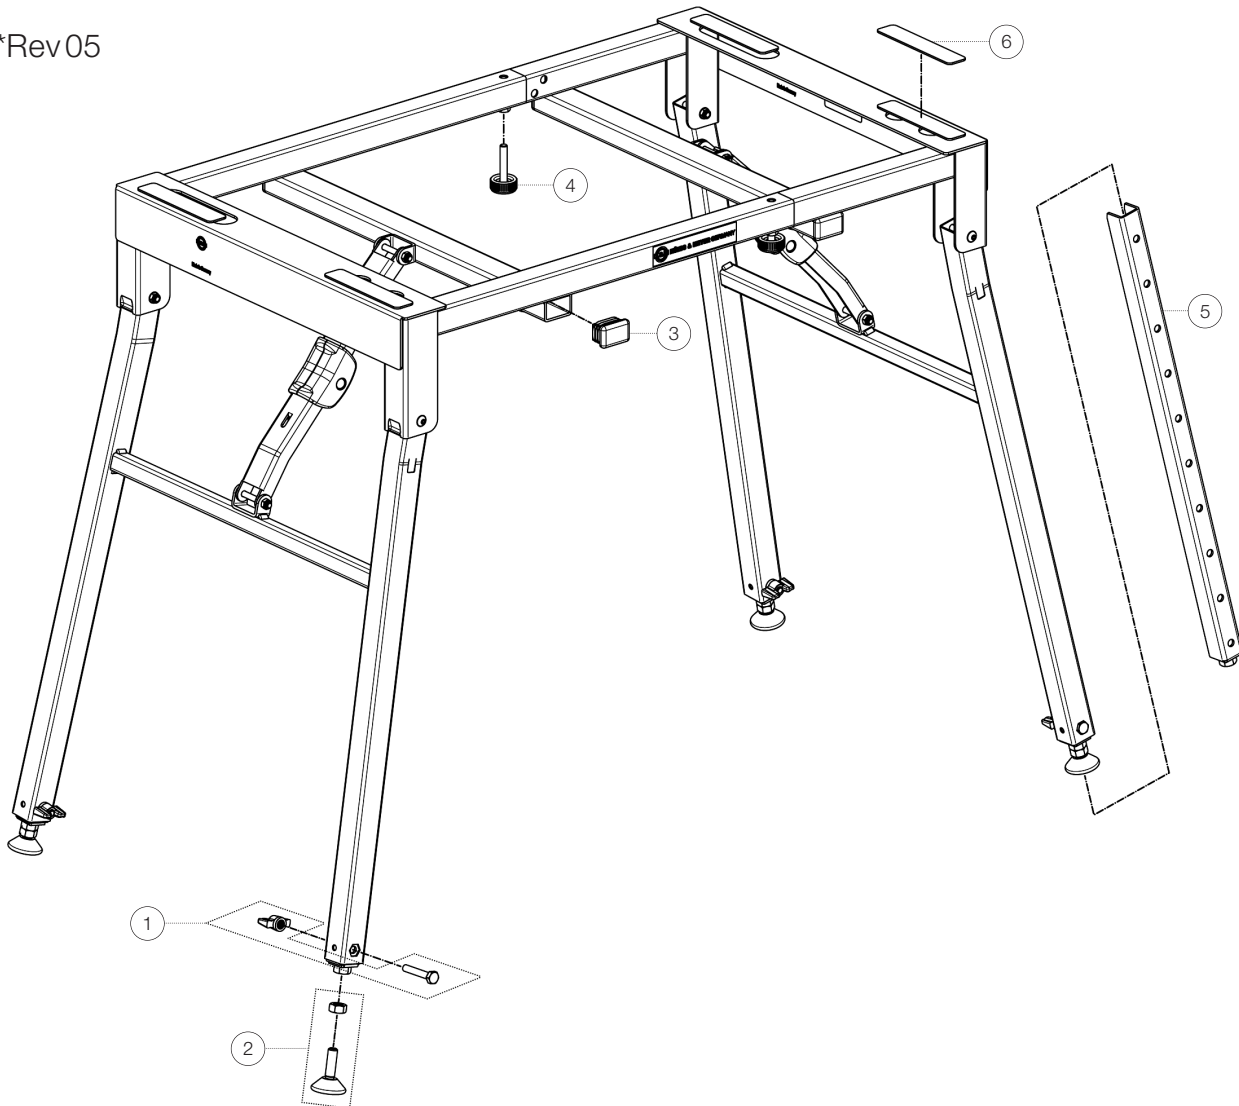

Spare parts list

# 18950 Table-style keyboard stand

18950-017-55 - black

\*Rev 05

| Position | Description                     | Article No.   | Quantity |
|----------|---------------------------------|---------------|----------|
| 1        | Screw connection with wing nut  | 3-00-000-132  | 4        |
| 2        | Adjusting plate with nut        | 3-00-000-133  | 4        |
| 3        | Plastic glide 30 x 20 mm        | 03-20-781-55  | 4        |
| 4        | Knurled screw M6 x 30.5 mm      | 01-82-851-55  | 2        |
| 5        | U-height adjustment complete    | 5-18950-13-55 | 4        |
| 6        | Rubber spacer 100 x 20 x 1.5 mm | 03-21-930-55  | 4        |