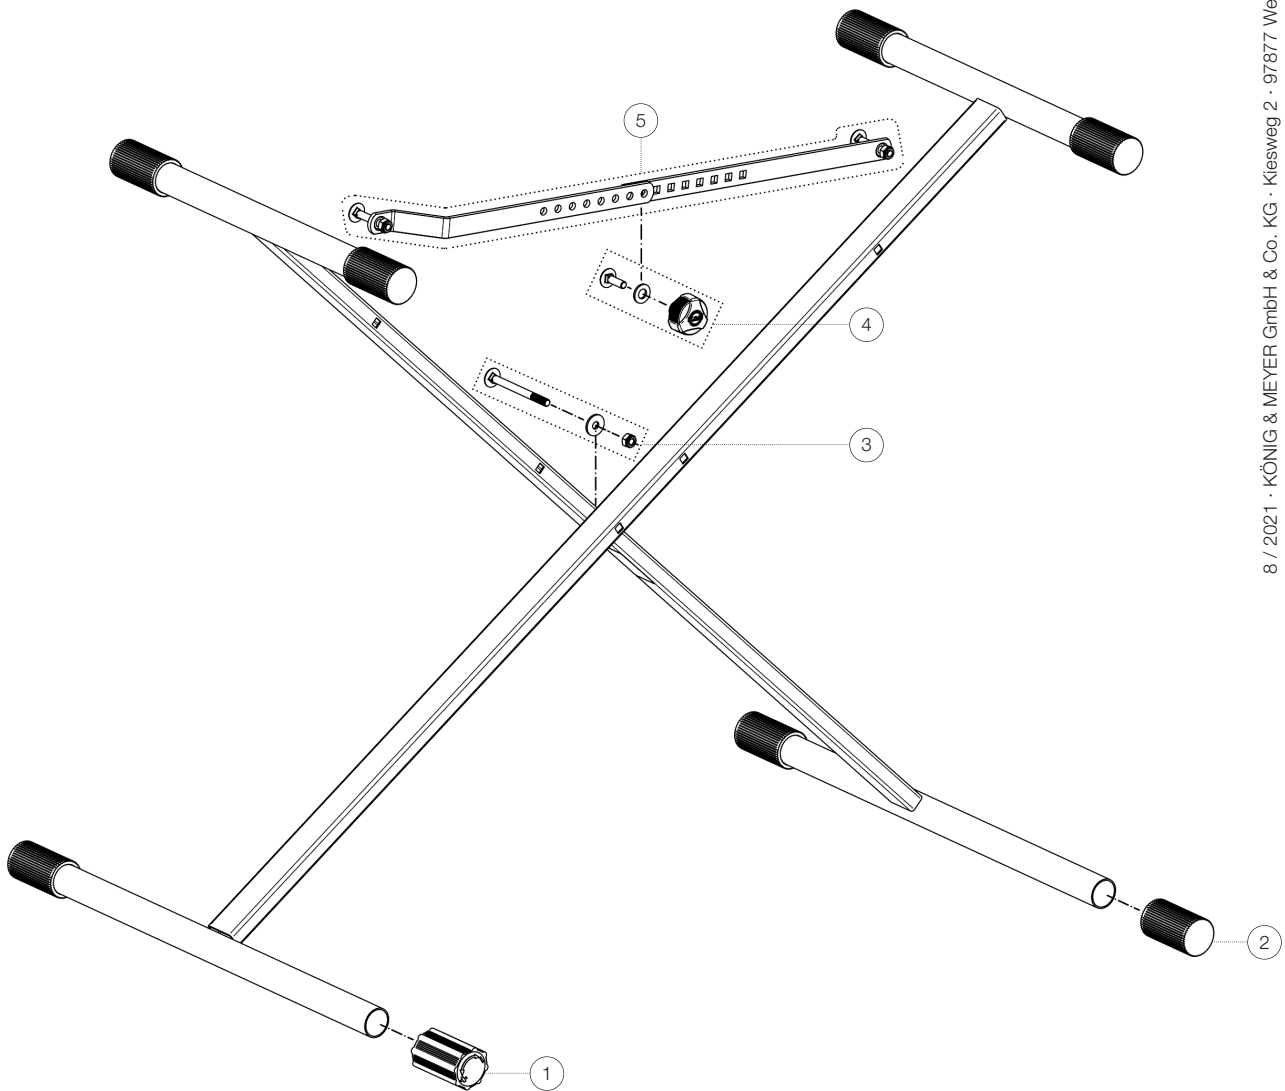

Spare parts list

18962 Keyboard stand

18962-071-55 - black

*Rev01

Position	Description	Article No.	Quantity
1	Adjustable end cap	01-84-778-55	1
2	End cap with grooves	01-84-770-55	7
3	Screw connection at the base frame	3-00-000-021	1
4	Screw connection of the braces	3-00-000-022	1
5	Braces with screws	3-00-000-023	1