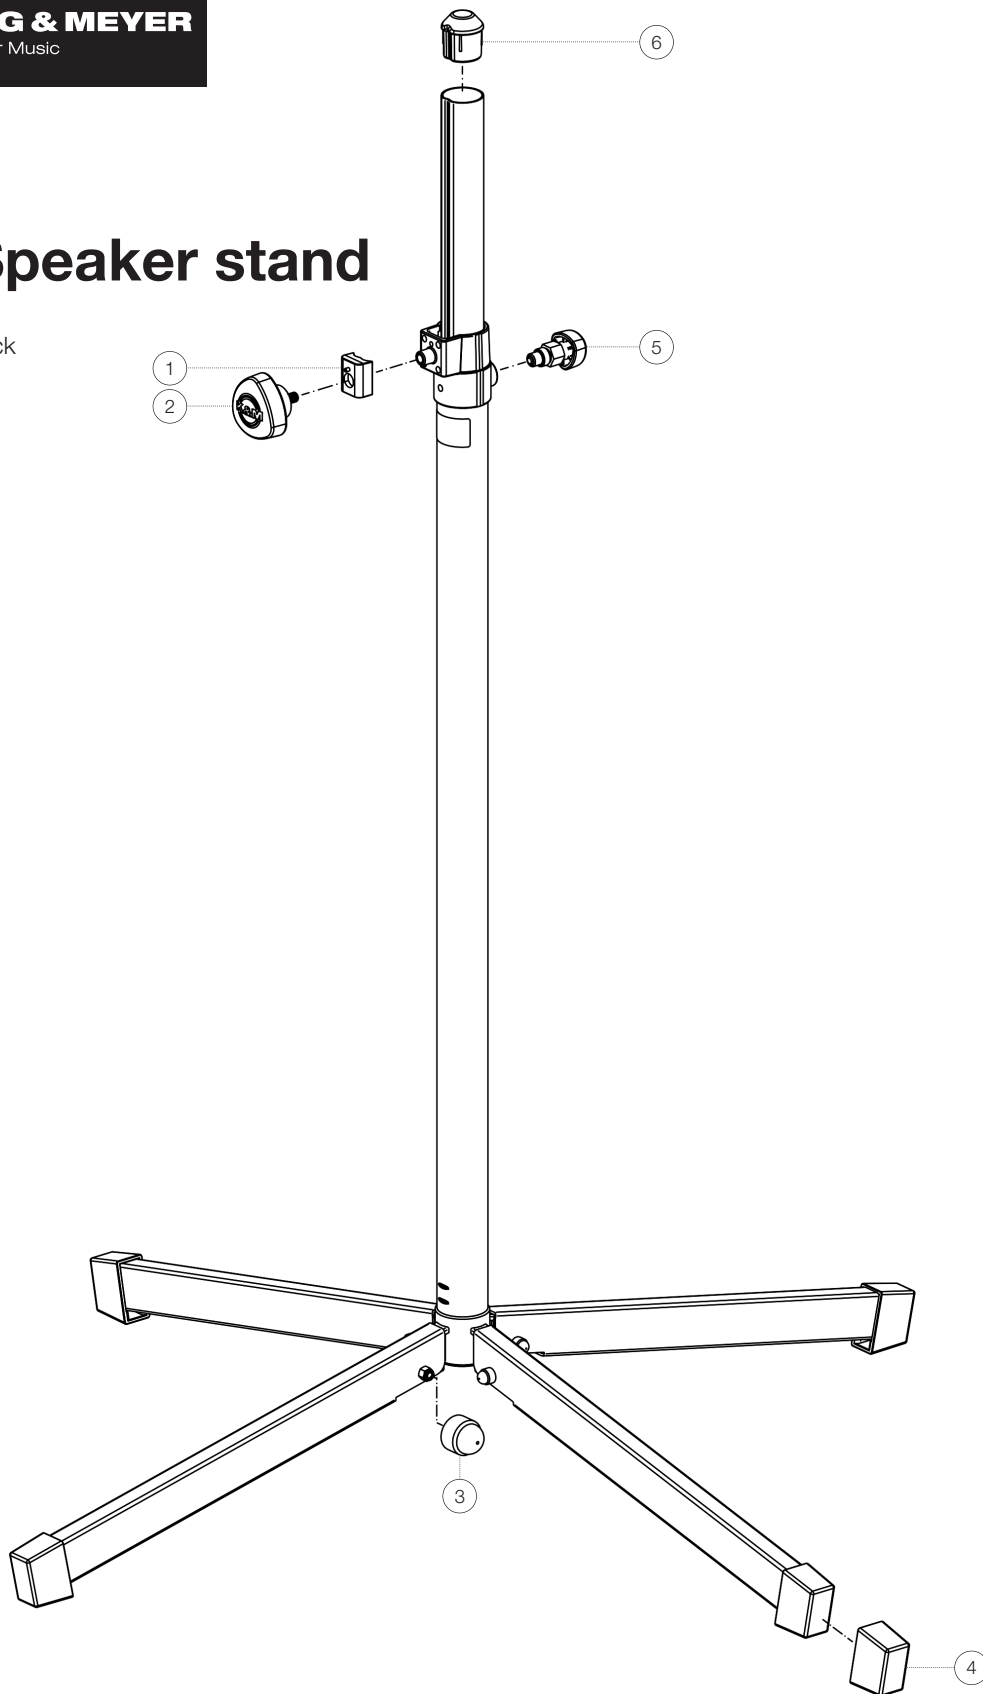

Spare parts list

19500 Speaker stand

19500-011-55 - black

*Rev04

Position	Description	Article No.	Quantity
1	Clamping piece with pin R15 complete	6-86710-1-55	1
2	Clamping screw with logo M8 x 16/33 mm	01-82-763-55	1
3	Protective cap M6	03-20-410-55	8
4	End cap	01-84-790-55	4
5	Spring-loaded bolt complete	6-21460-5-00	1
6	Mounting aid	01-84-995-62	1