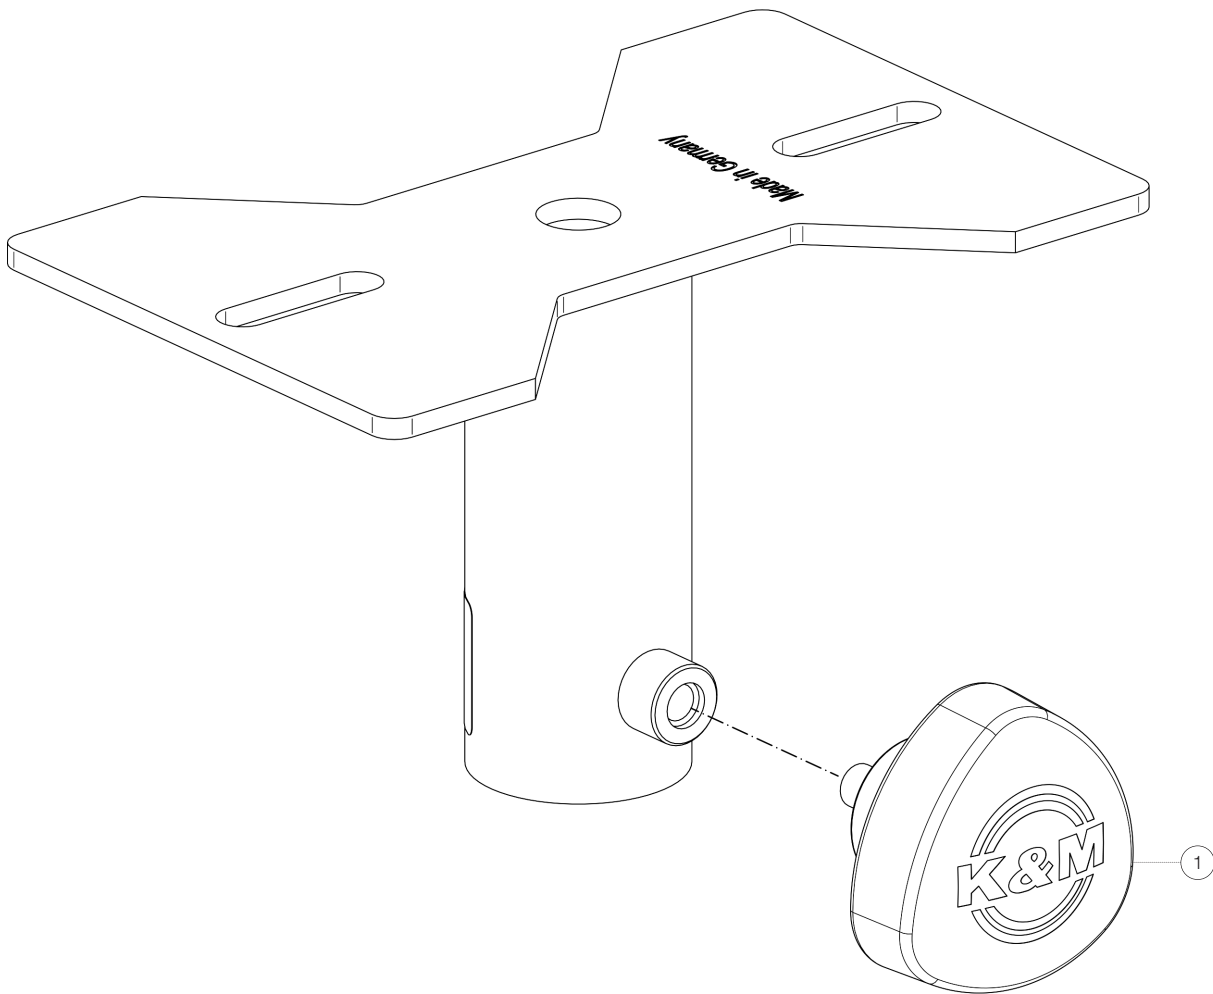

Spare parts list

19580 Mounting adapter

19580-000-55 - black

*Rev01

Position	Description	Article No.	Quantity
1	Clamping screw with logo M8 x 16/33 mm	01-82-763-55	1