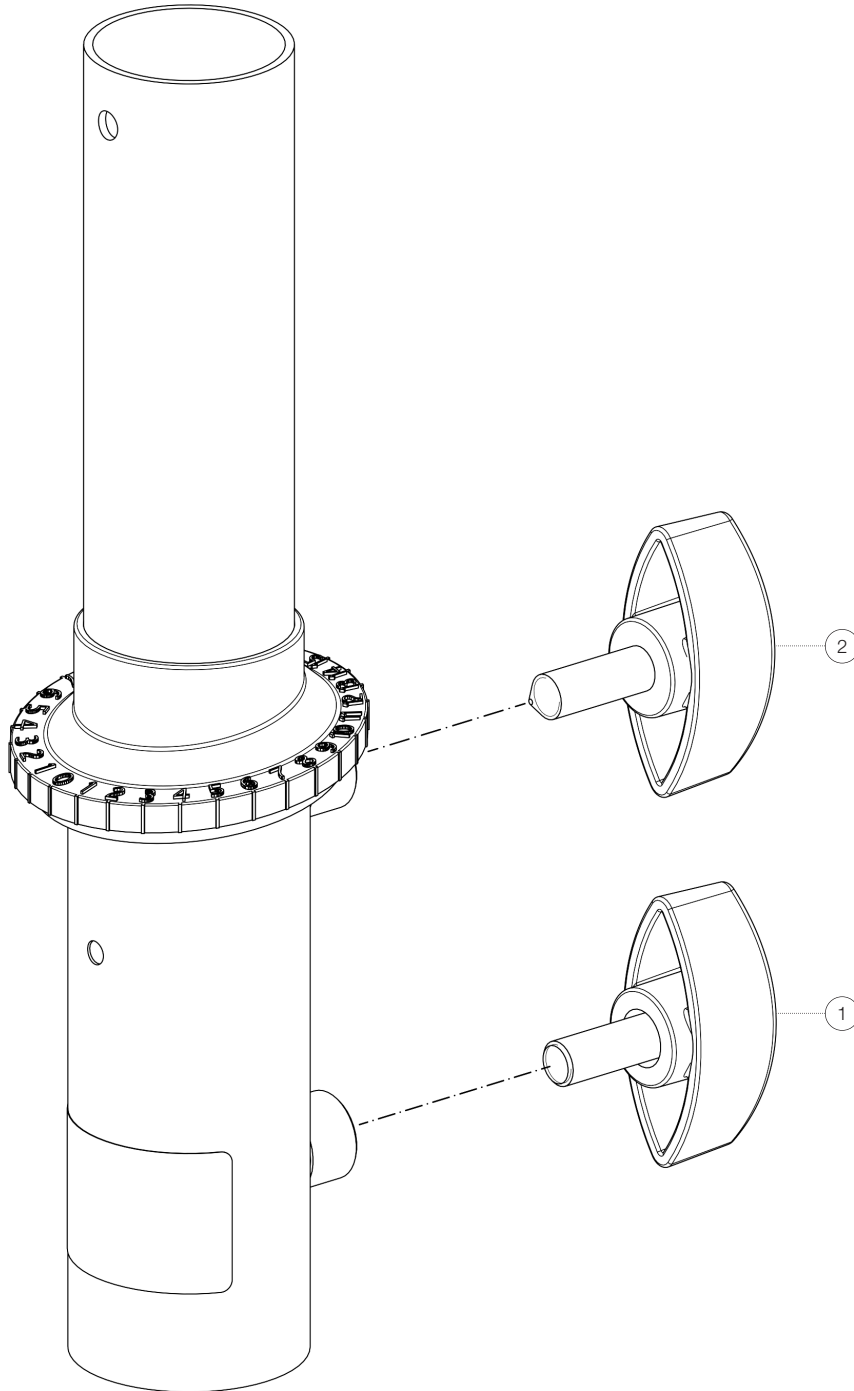

Spare parts list

19670 Speaker tilt connector

19670-000-55 - black

*Rev01

Position	Description	Article No.	Quantity
1	Clamping screw M8 x 18 mm	01-83-822-55	1
2	Clamping screw M8 x 23 mm	01-83-825-55	1