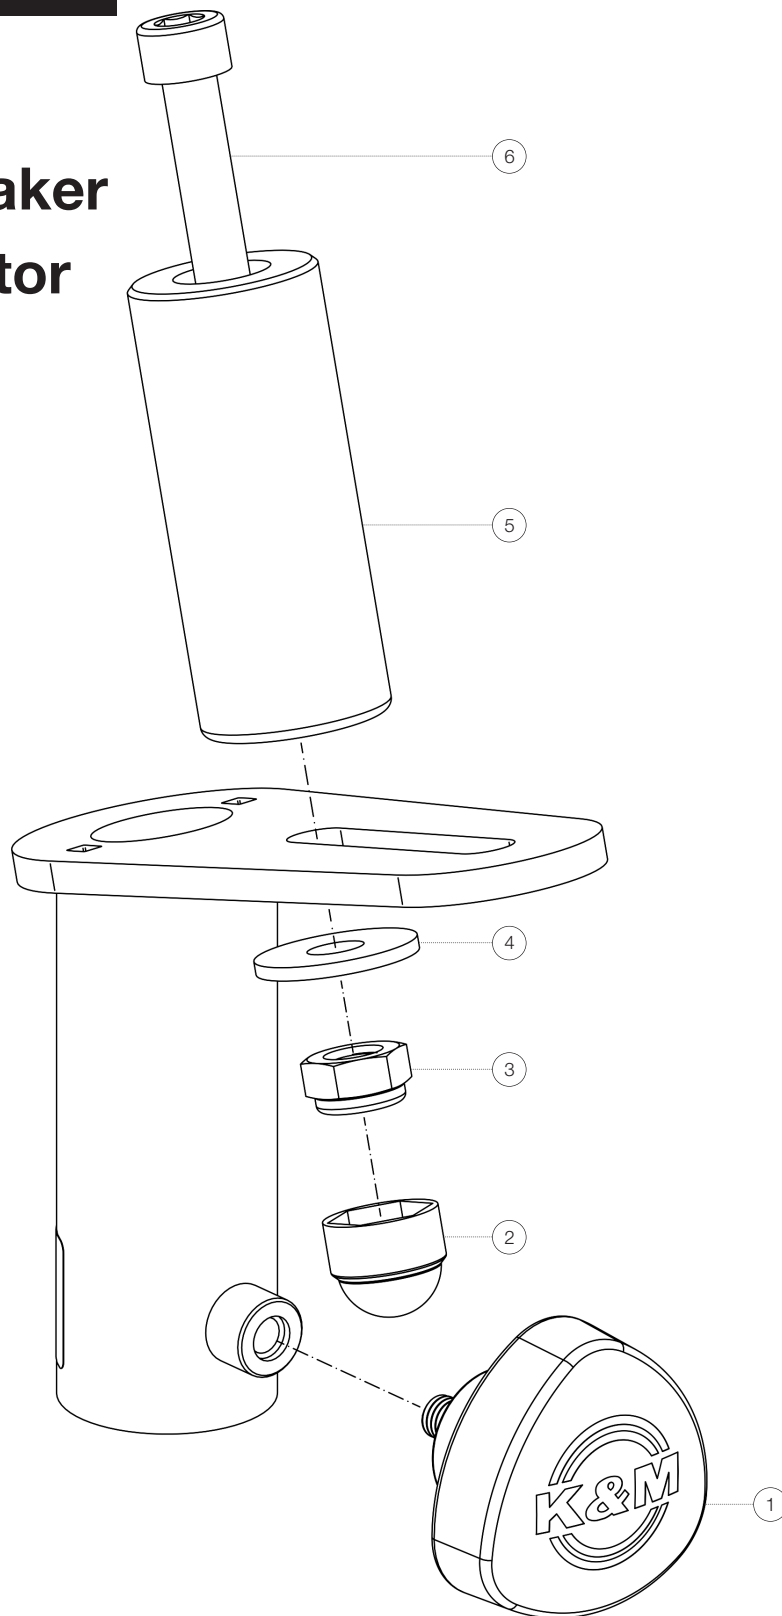

Spare parts list

# 19671 Speaker tilt connector

19671-000-55 - black

\*Rev02

Position	Description	Article No.	Quantity
1	Clamping screw with logo M8 x 16/23 mm	01-82-763-55	1
2	Protective cap M10	03-20-423-55	1
3	Locking nut M10	03-08-622-29	1
4	Washer	03-11-640-29	1
5	Mounting bolt	01-04-585-55	1
6	Cylinder head screw M10 x 95 mm	03-02-449-29	1