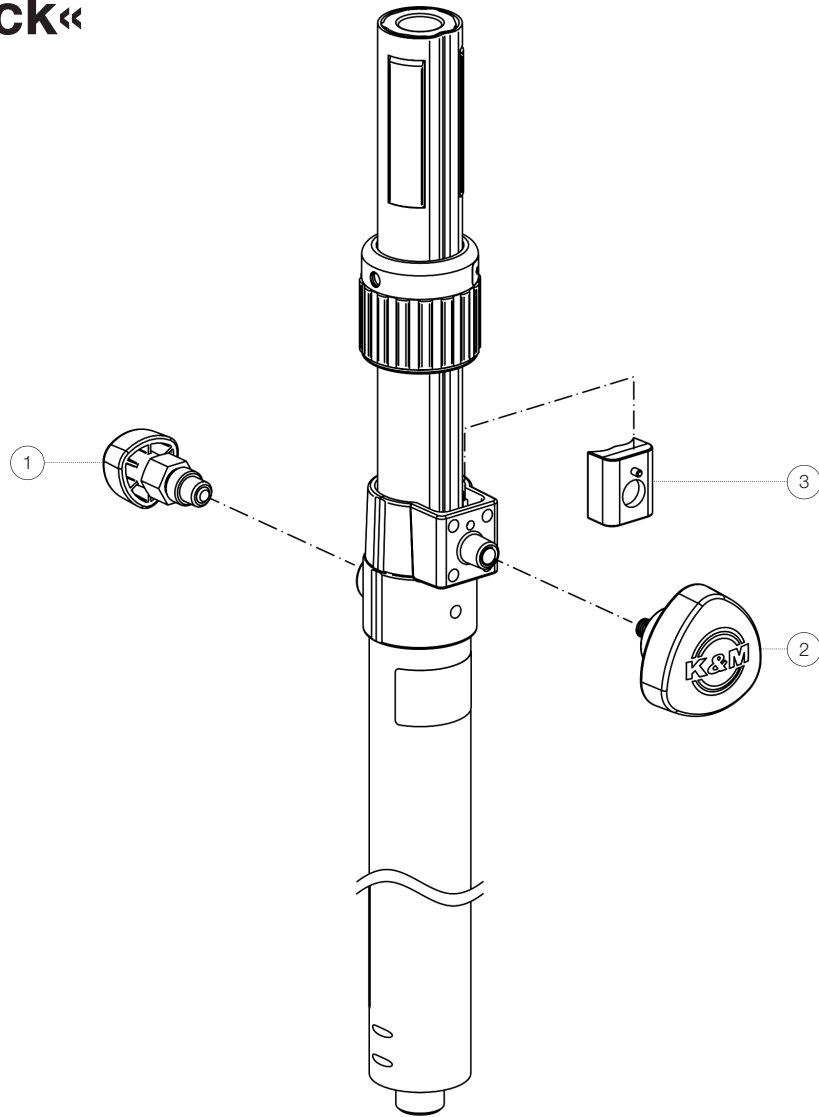

Spare parts list

21367 Distance rod »Ring Lock«

21367-014-55 - black

*Rev02

Position	Description	Article No.	Quantity
1	Spring-loaded bolt complete	6-21460-5-00	1
2	Clamping screw with logo M8 x 16/33 mm	01-82-763-55	1
3	Clamping element with slot R17	6-86710-1-55	1