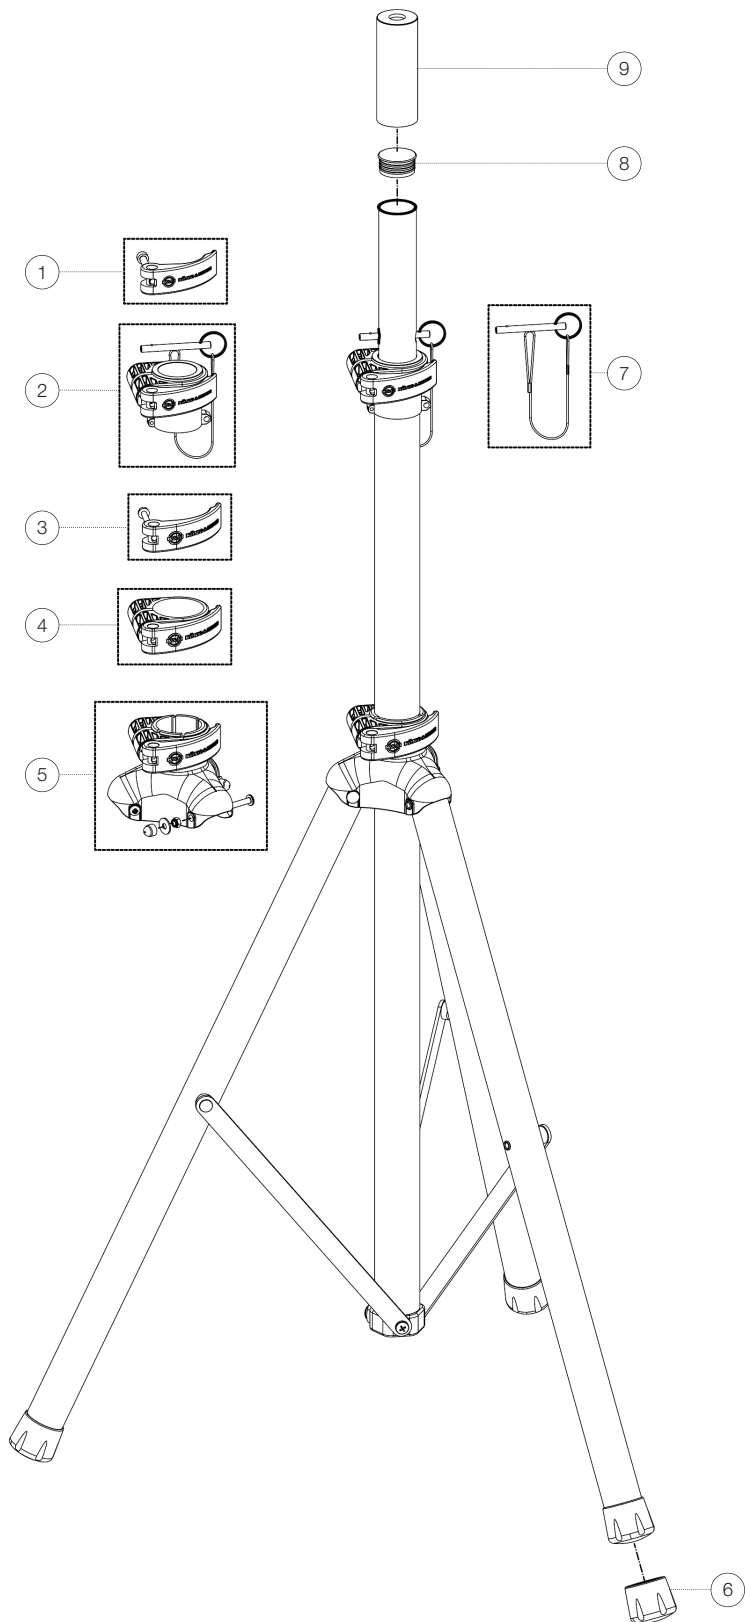

Spare parts list

21450 Speaker stand

21450-000-55 - black

*Rev02

Position	Description	Article No.	Quantity
1	Clamping lever with screw M6 x 55 mm	3-00-000-143	1
2	Upper clamp with locking pin, cord and ring complete	3-21450-0004	1
3	Clamping lever large with screw M6 x 63 mm	3-21450-0003	1
4	Clamping ring complete	3-21450-0008	1
5	Clamp large complete with 3 screws	3-21450-0009	1
6	End cap	3-21450-0002	3
7	Safety pin with cord and ring	03-22-674-00	1
8	End cap for extension tube	3-21450-0005	1
9	Adapter sleeve	21326-000-55	1