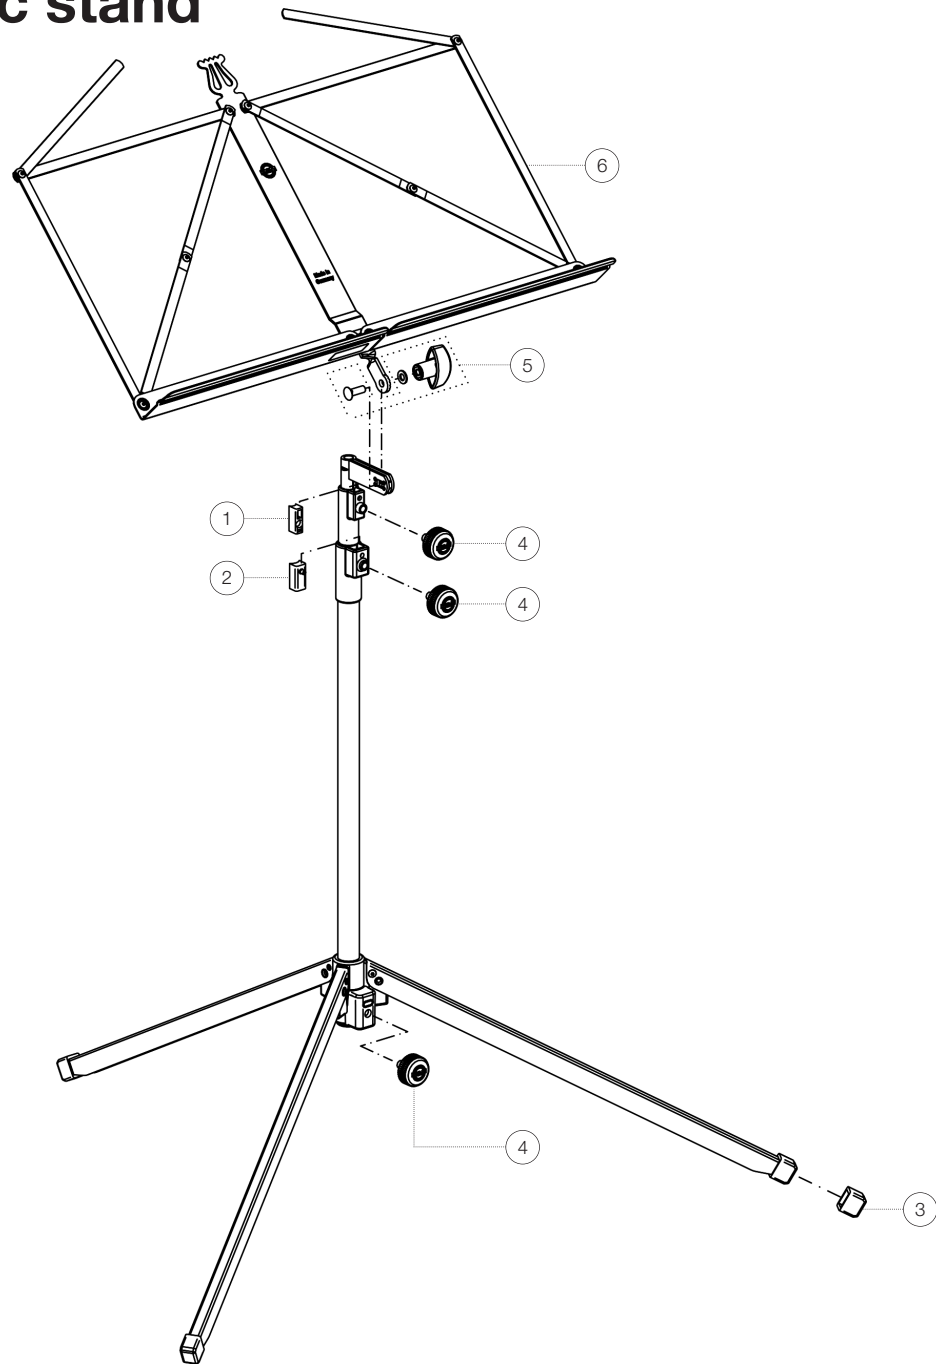

Spare parts list

100/1 Music stand

10010-000-33 - ocean blue

*Rev 02

Position	Description	Article No.	Quantity
1	Clamping element R3,5	01-86-610-55	1
2	Clamping element with pin R6	01-86-620-55	1
3	End cap for profile foot	01-84-650-55	3
4	Knurled screw with logo M6 x 16 mm	01-82-834-55	3
5	Screw connection of the music desk	3-00-000-054	1
6	Music desk complete	6-10010-1-33	1