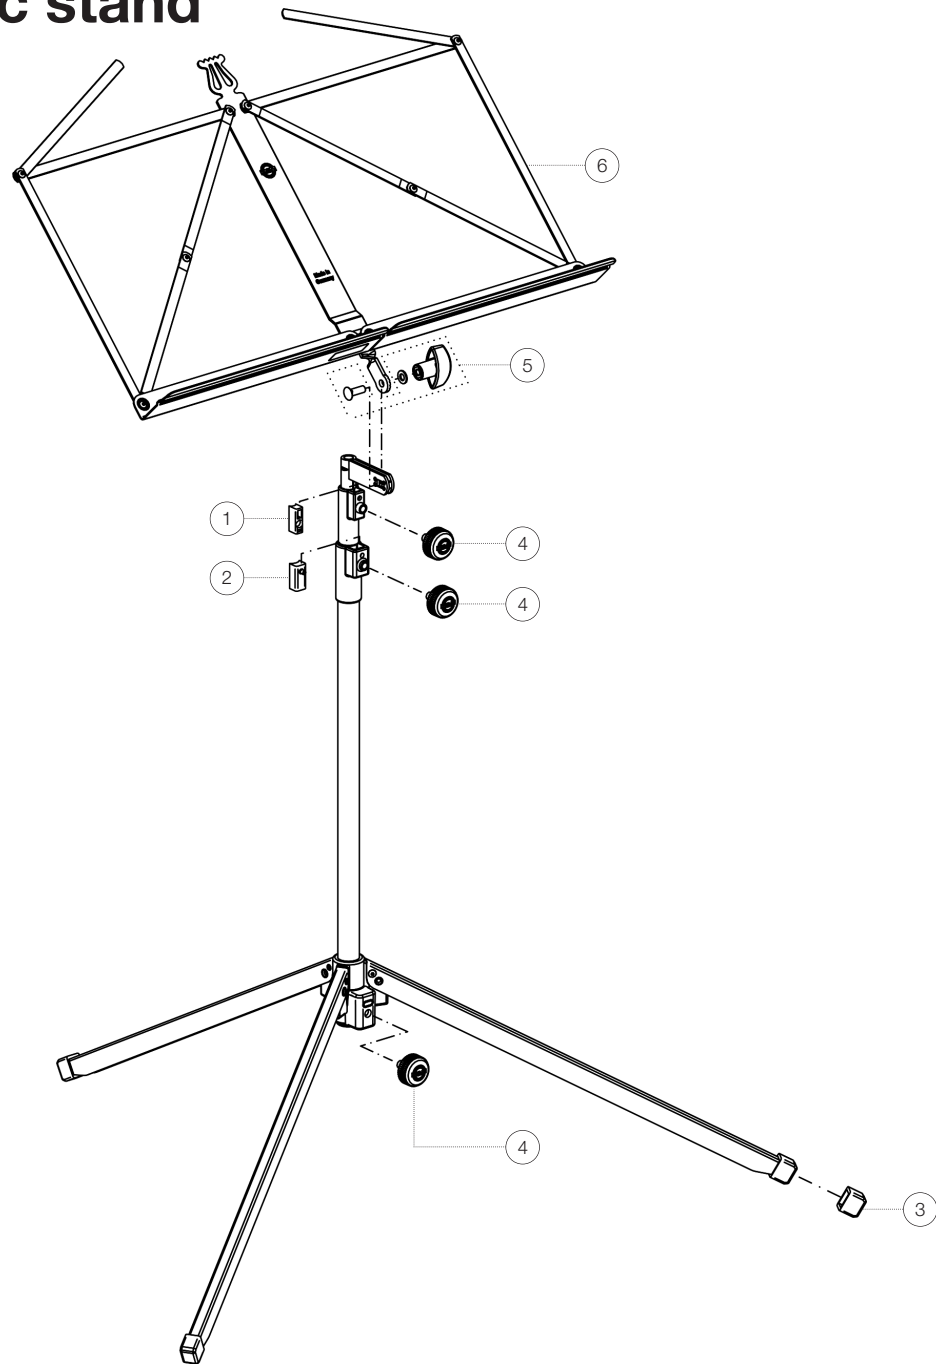

Spare parts list

# 100/1 Music stand

10010-000-57 - white

\*Rev 02

Position	Description	Article No.	Quantity
1	Clamping element R3,5	01-86-610-55	1
2	Clamping element with pin R6	01-86-620-55	1
3	End cap for profile foot	01-84-650-55	3
4	Knurled screw with logo M6 x 16 mm	01-82-834-55	3
5	Screw connection of the music desk	3-00-000-054	1
6	Music desk complete	6-10010-1-57	1