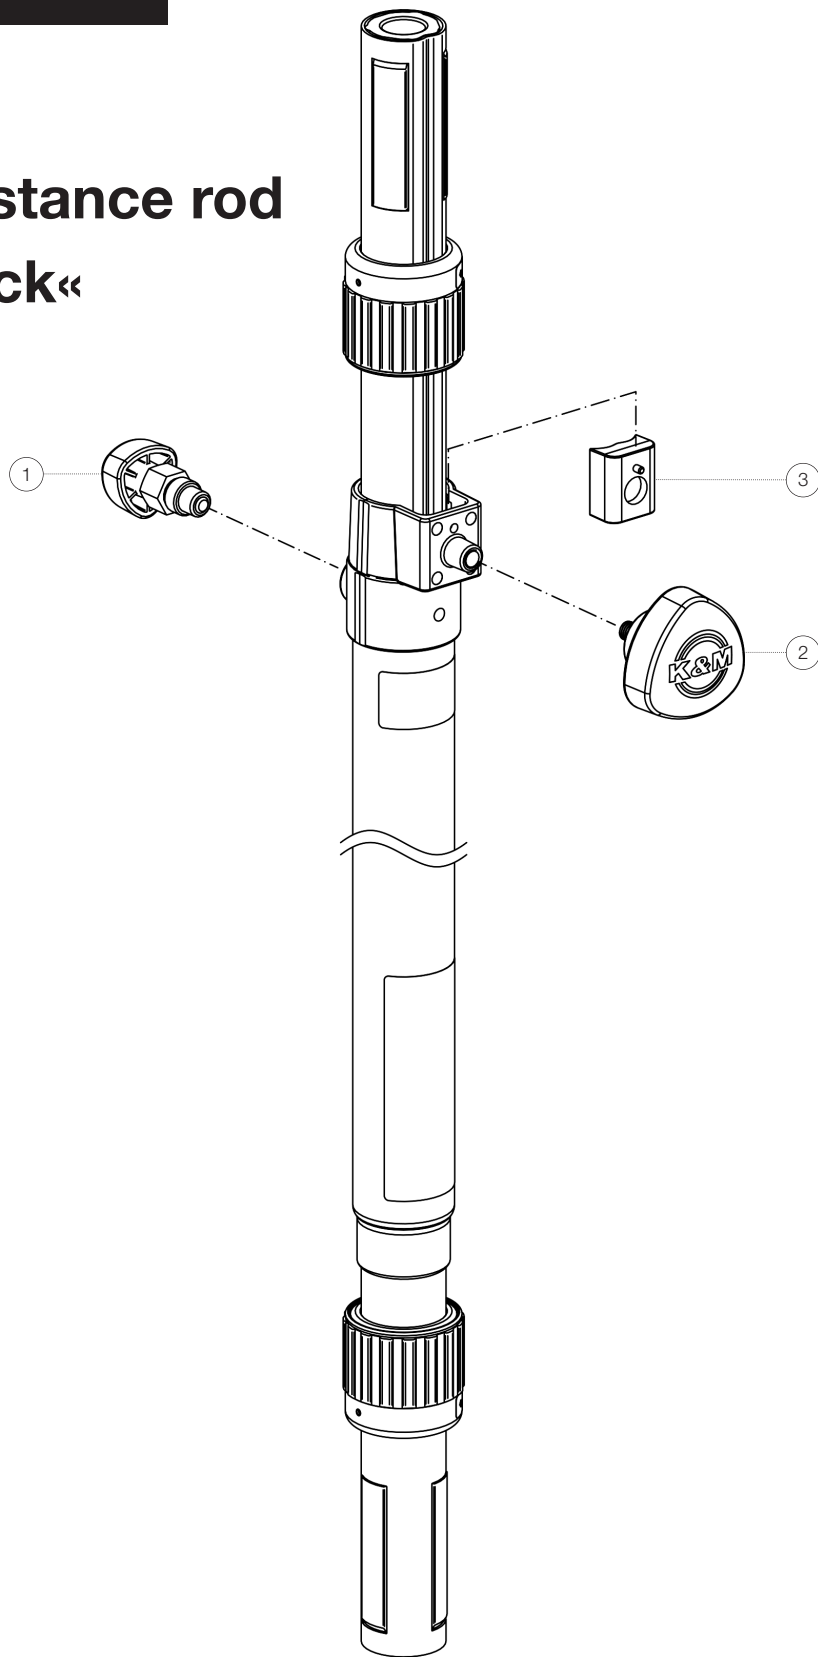

Spare parts list

21366 Distance rod »Ring Lock«

21366-014-55 - black

*Rev02

Position	Description	Article No.	Quantity
1	Spring-loaded bolt complete	6-21460-5-00	1
2	Clamping screw with logo M8 x 16/33 mm	01-82-763-55	1
3	Clamping element with slot R17	6-86710-1-55	1