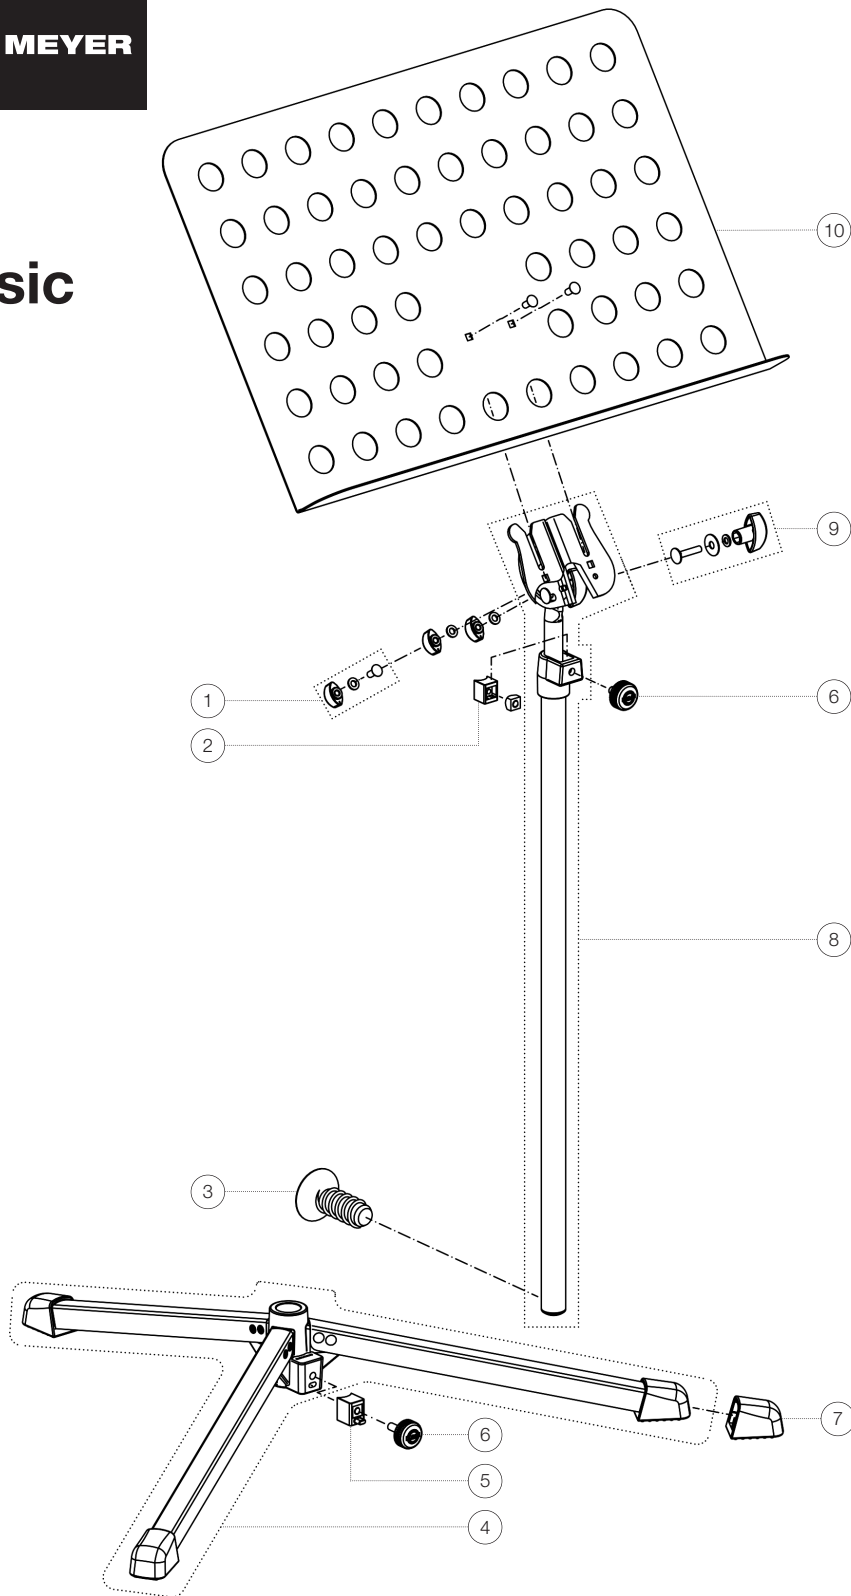

Spare parts list

# 12179 Music stand

12179-000-55 - black

\*Rev04

| Position | Description                            | Article No.  | Quantity |
|----------|--|--------------|----------|
| 1        | Accessories bag                        | 6-12178-2-00 | 1        |
| 2        | Clamping element R7,5 complete         | 6-86632-1-55 | 1        |
| 3        | Countersunk flat head tapping screw    | 03-02-655-25 | 1        |
| 4        | Base complete                          | 6-12178-1-55 | 1        |
| 5        | Clamping element with pin R10          | 6-86740-1-55 | 1        |
| 6        | Knurled screw with logo M6 x 22 mm     | 01-82-838-55 | 2        |
| 7        | End cap                                | 01-84-875-55 | 3        |
| 8        | Tube combination with folding square   | 3-00-000-067 | 1        |
| 9        | Screw connection of the folding square | 3-00-000-066 | 1        |
| 10       | Music desk                             | 02-50-123-55 | 1        |