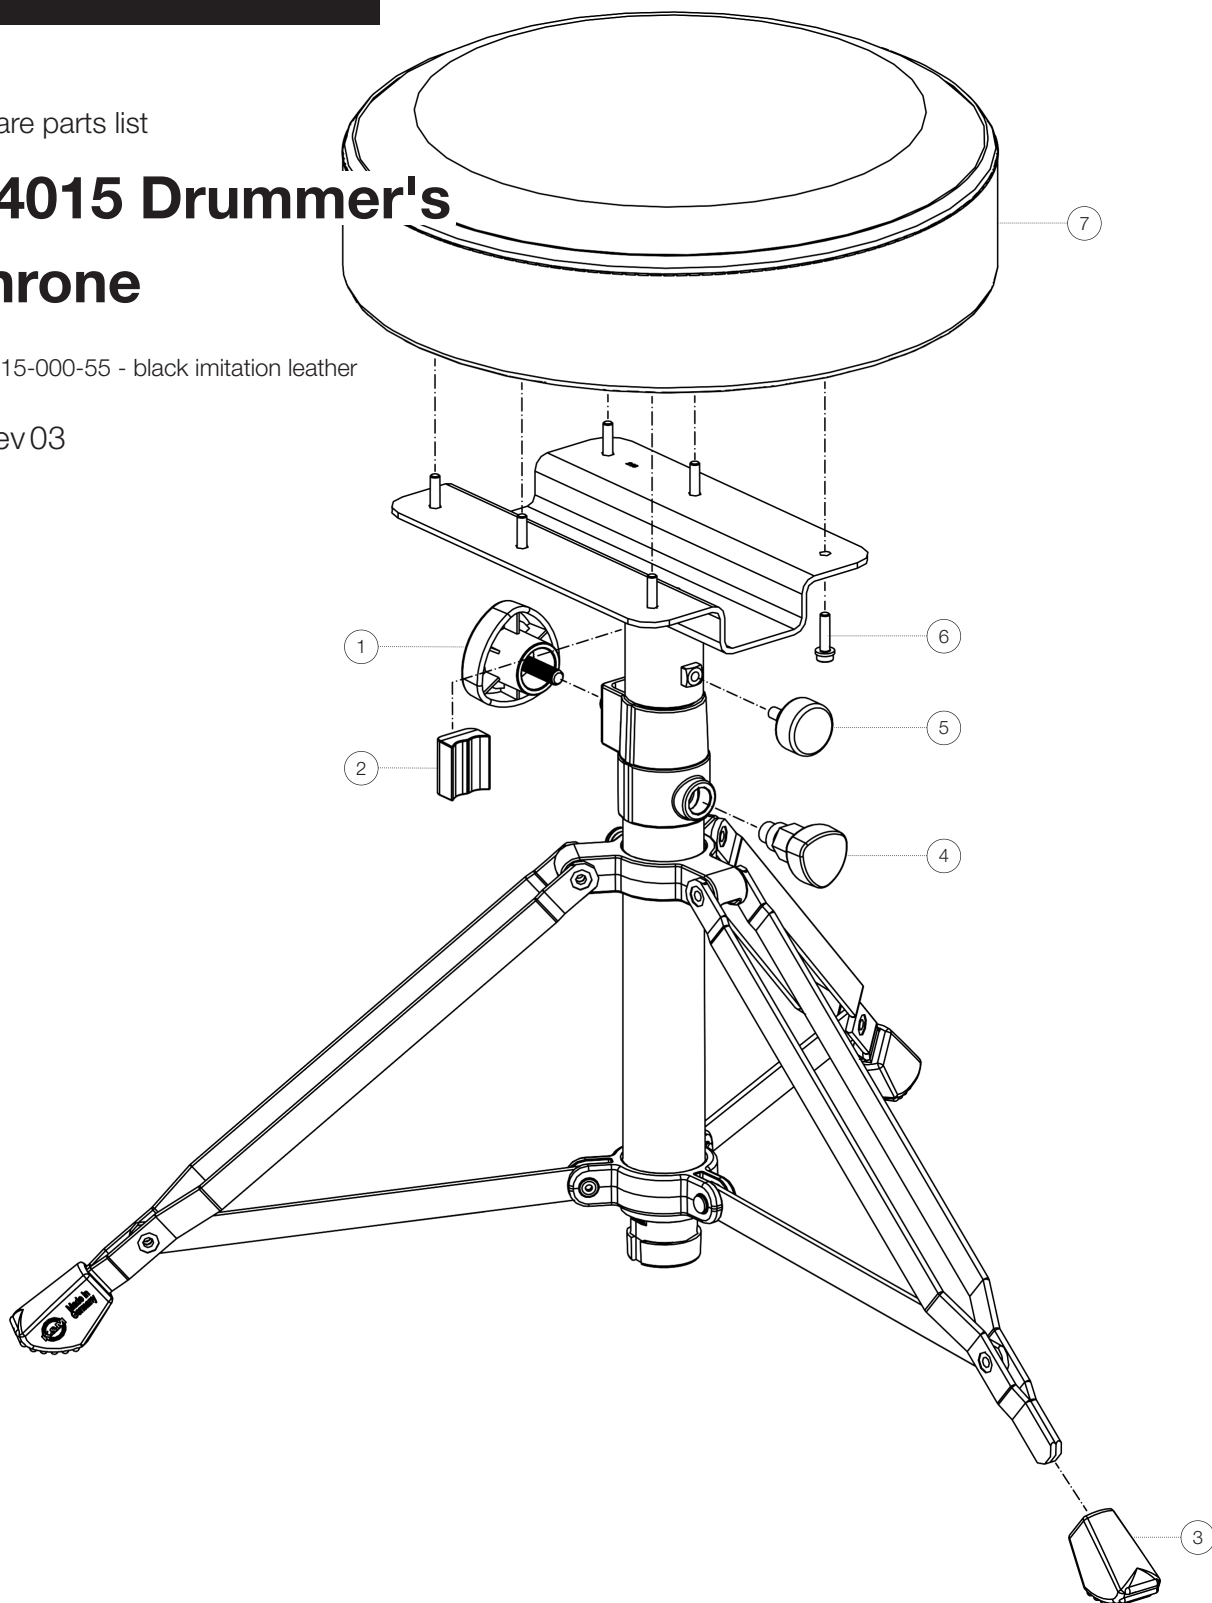

Spare parts list

14015 Drummer's throne

14015-000-55 - black imitation leather

*Rev03

Position	Description	Article No.	Quantity
1	Clamping screw with logo M8 x 16/33 mm	01-82-763-55	1
2	Clamping element with slot	6-86710-1-55	1
3	End cap	01-84-725-55	3
4	Spring-loaded bolt complete	6-21460-5-00	1
5	Clamping screw M6 x 12 mm	01-81-735-55	1
6	Allen screw with flange M5 x 20 mm	03-02-147-29	6
7	Upholstery seat	03-55-632-55	1