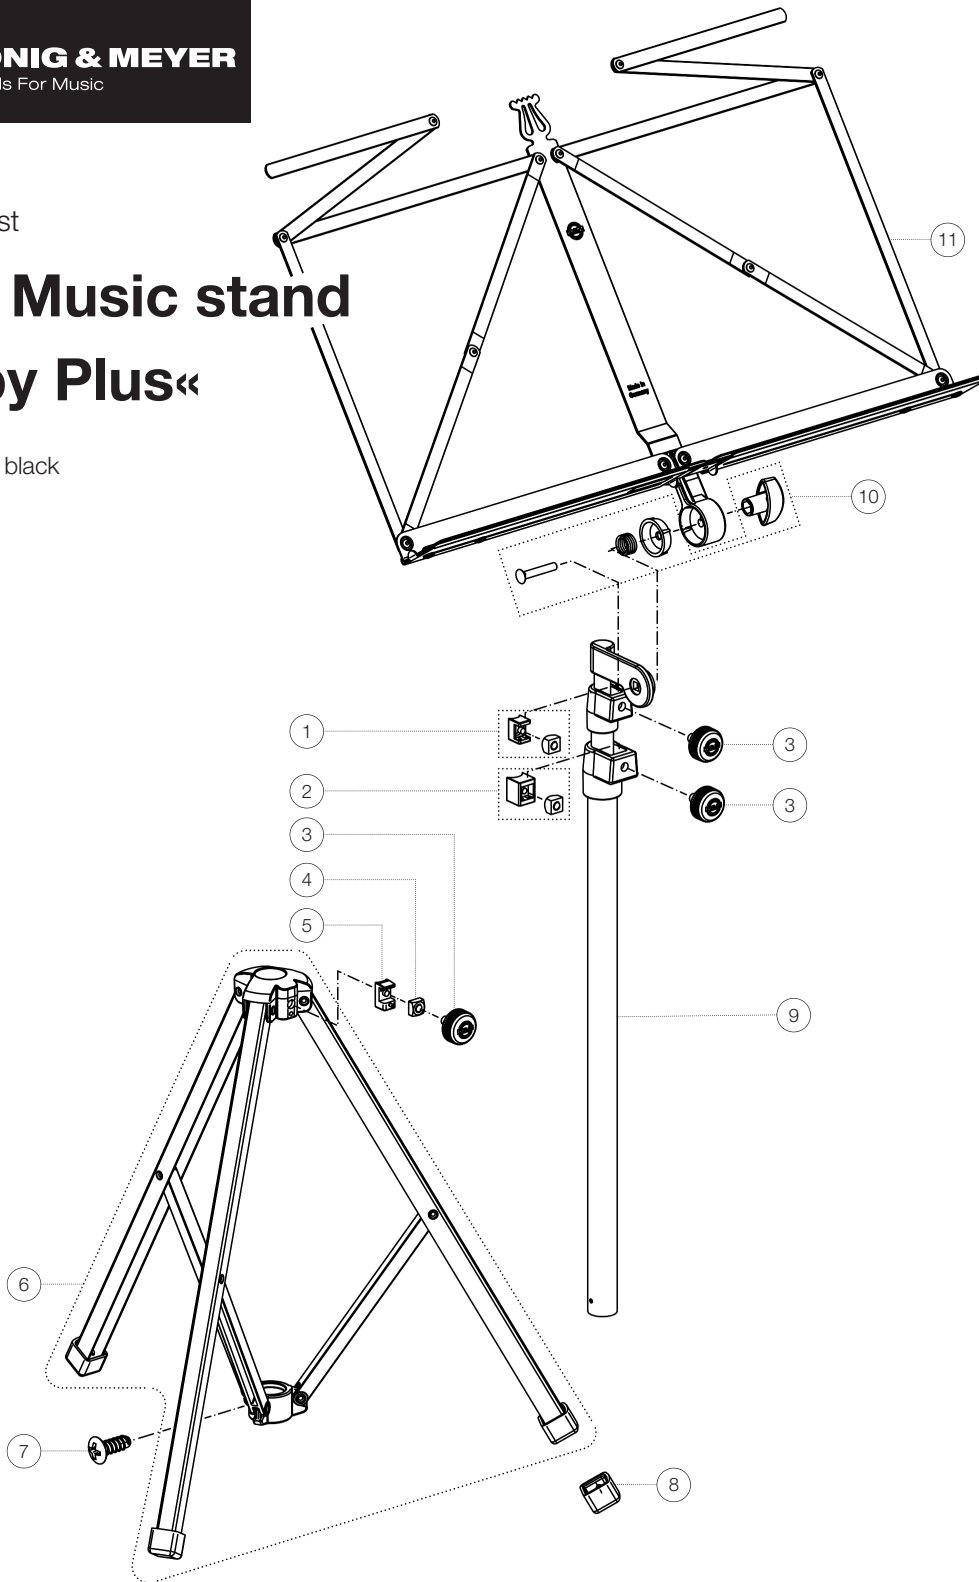

Spare parts list

10062 Music stand »Robby Plus«

10062-015-55 - black

*Rev02

Position	Description	Article No.	Quantity
1	Clamping element R5,5 complete	6-86615-1-55	1
2	Clamping element R7,5 complete	6-86632-1-55	1
3	Knurled screw with logo M6 x 16 mm	01-82-834-55	3
4	Square nut M6	03-08-305-29	1
5	Clamping element with pin R8	01-86-634-55	1
6	Base complete	6-10065-2-55	1
7	Countersunk-head tapping screw	03-02-655-25	1
8	End cap	01-94-660-55	3
9	Rod combination complete	6-10065-3-55	1
10	Screw connection of the music desk	3-00-000-005	1
11	Music desk complete	6-10062-2-55	1