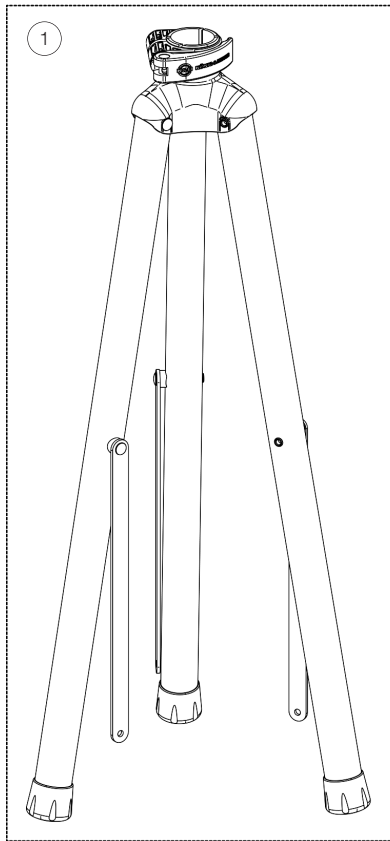

Spare parts list

21450 Speaker stand

21450-000-55 - black

*Rev03

Position	Description	Article No.	Quantity
1	Base complete	3-21450-0010	1
2	Clamping lever with screw M6 x 55 mm	3-00-000-143	1
3	Upper clamp with locking pin, cord and ring complete	3-21450-0004	1
4	Clamping lever large with screw M6 x 63 mm	3-21450-0003	1
5	Clamping ring complete	3-21450-0008	1
6	Clamp large complete with 3 screws	3-21450-0009	1
7	Pan head screws M6 x 16 mm	03-03-495-25	3
8	Locking nut M6	03-08-340-29	3
9	End cap	3-21450-0002	3
10	Safety pin with cord and ring	03-22-674-00	1
11	End cap for extension tube	3-21450-0005	1
12	Adapter sleeve	21326-000-55	1