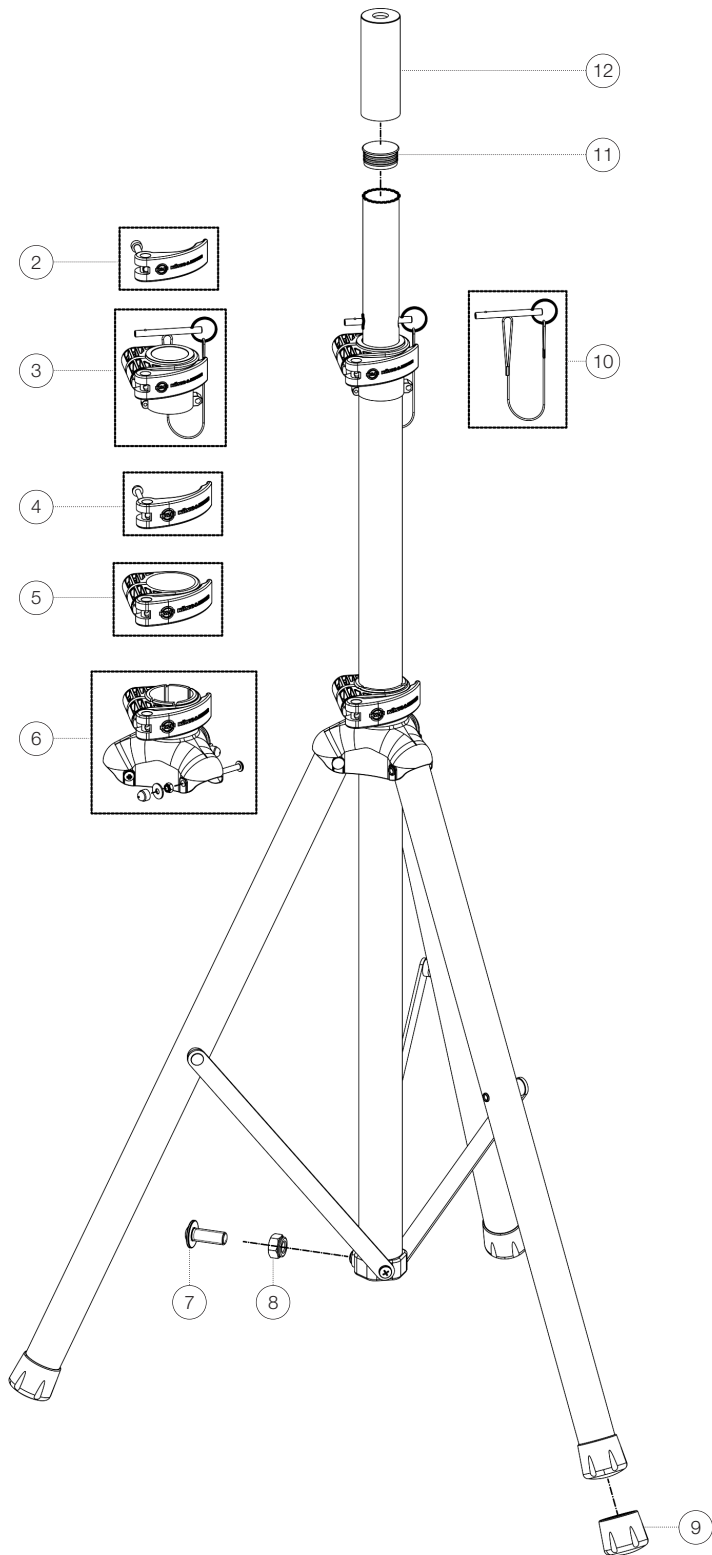

Spare parts list

21450 Speaker stand

21450-000-55 - black

*Rev03

Position	Description	Article No.	Quantity
1	Base complete	3-21450-0010	1
2	Clamping lever with screw M6 x 55 mm	3-00-000-143	1
3	Upper clamp with locking pin, cord and ring complete	3-21450-0004	1
4	Clamping lever large with screw M6 x 63 mm	3-21450-0003	1
5	Clamping ring complete	3-21450-0008	1
6	Clamp large complete with 3 screws	3-21450-0009	1
7	Pan head screws M6 x 16 mm	03-03-495-25	3
8	Locking nut M6	03-08-340-29	3
9	End cap	3-21450-0002	3
10	Safety pin with cord and ring	03-22-674-00	1
11	End cap for extension tube	3-21450-0005	1
12	Adapter sleeve	21326-000-55	1