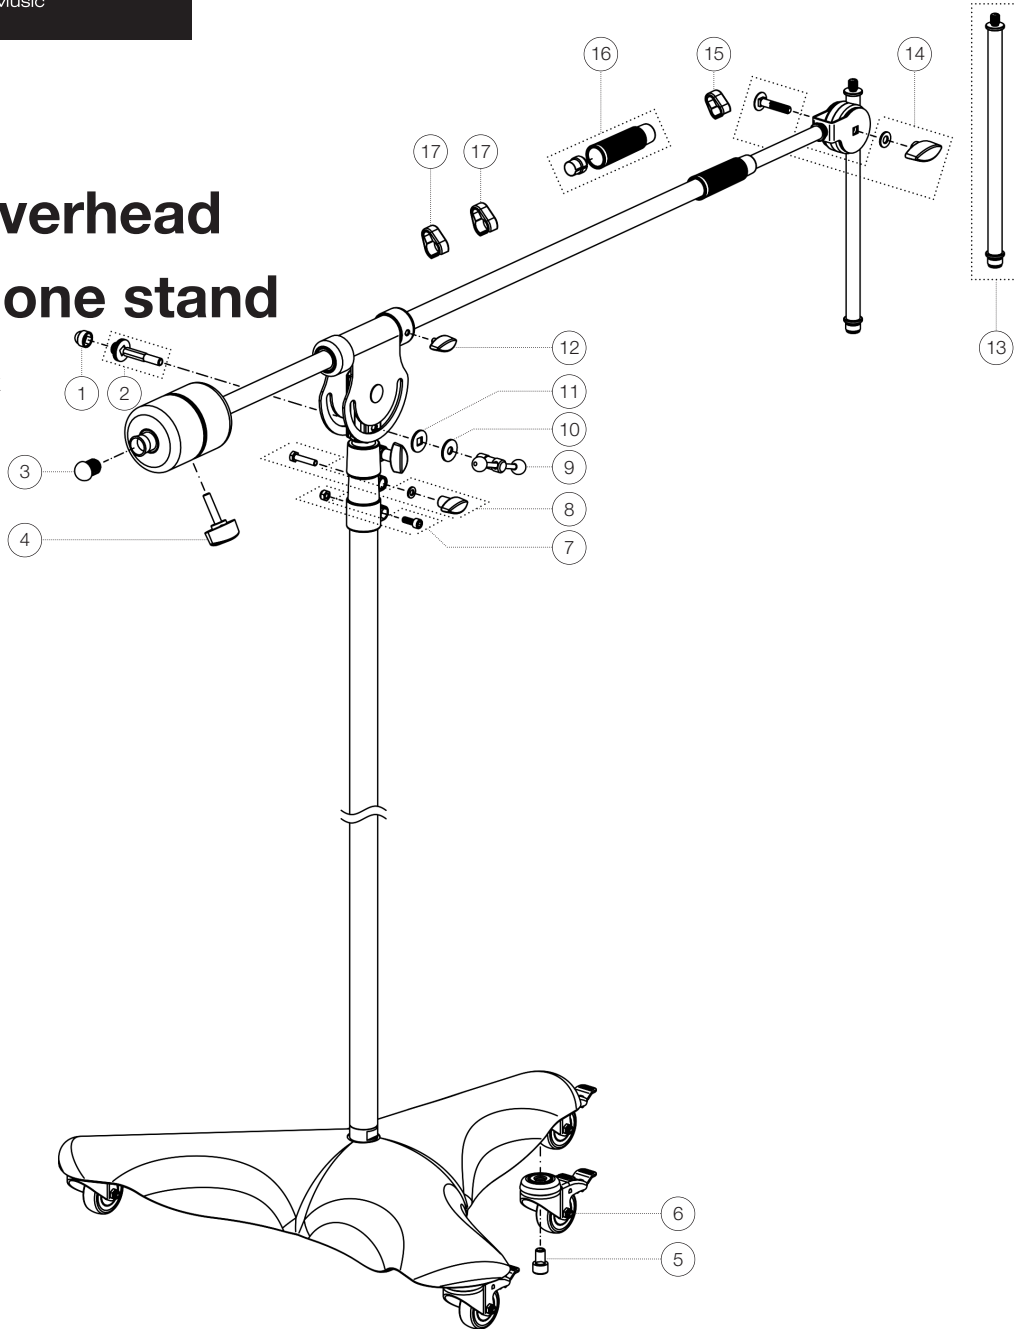

Spare parts list

21430 Overhead microphone stand

21430-500-55 - black

*Rev04

Position	Description	Article No.	Quantity
1	Protective cap	03-20-415-55	2
2	Hexagon threaded bolt with washers and nut	6-21430-3-00	1
3	Cover plug ø 21 mm	03-20-938-55	1
4	Clamping screw M8 x 33 mm	01-83-832-55	1
5	Cylinder head screw M10 x 16 mm	03-02-416-40	3
6	Lockable castor wheels	03-25-130-00	3
7	Screw connection	3-00-000-157	1
8	Screw connection	3-00-000-068	1
9	T-bar locking screw	6-30351-1-55	1
10	Washer ø 8.4 mm	03-11-525-25	1
11	Washer with square hole	01-86-956-55	1
12	Clamping screw M6 x 12 mm	01-83-040-55	1
13	Mini boom arm with connecting thread	6-21430-2-55	1
14	Screw connection	3-00-000-090	1
15	Cable holder ø 15 mm	01-85-960-55	1
16	Clutch with tension ring	3-00-000-037	1
17	Cable holder ø 20 mm	01-85-970-55	2