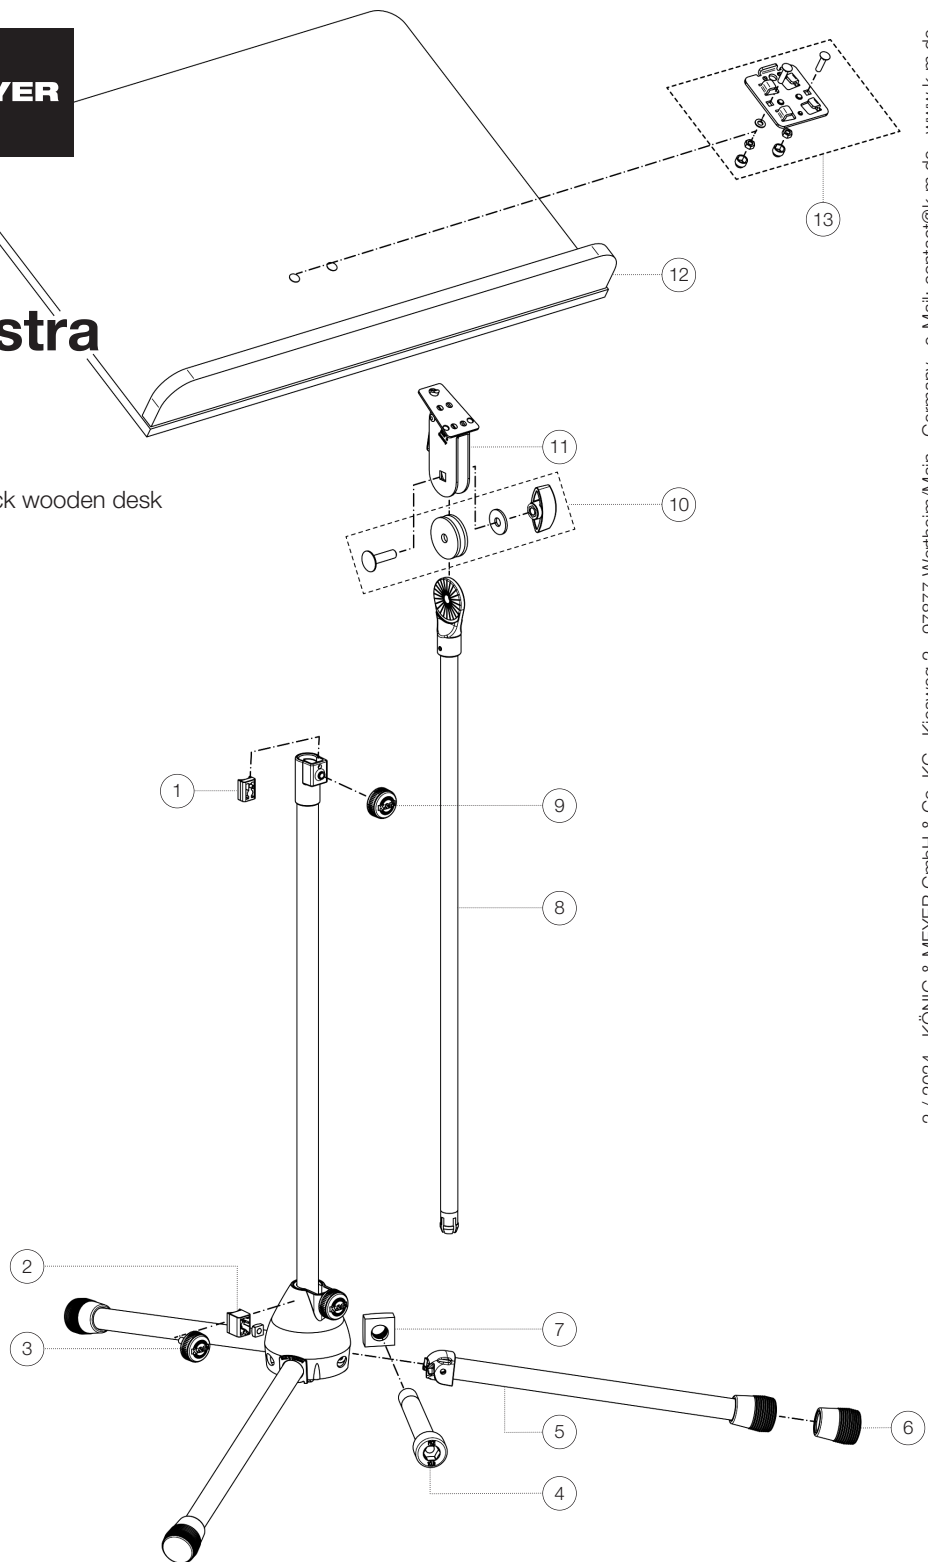

Spare parts list

# 118/1 Orchestra music stand

11812-000-55 - black stand, black wooden desk

\*Rev 11

Position	Description	Article No.	Quantity
1	Clamping element with pin R7.5	01-86-630-55	1
2	Clamping element with pin R10	6-86642-1-55	1
3	Knurled screw with logo M6 x 22 mm	01-82-948-55	1
4	Allen screw M5 x 36 mm	03-02-176-29	3
5	Leg tube complete	6-21025-1-55	3
6	End cap	01-84-980-55	3
7	Square nut M5	03-08-210-29	3
8	Extension tube with swivel head ø16 mm complete	6-11810-3-55	1
9	Knurled screw with logo M6 x 10 mm	01-82-936-55	1
10	Screw connection of the music desk	3-00-000-065	1
11	Tilt connector with quick-release fastener complete	6-11810-5-55	1
12	Music desk	03-55-175-00	1
13	Accessories bag for connecting plate	3-00-000-134	1