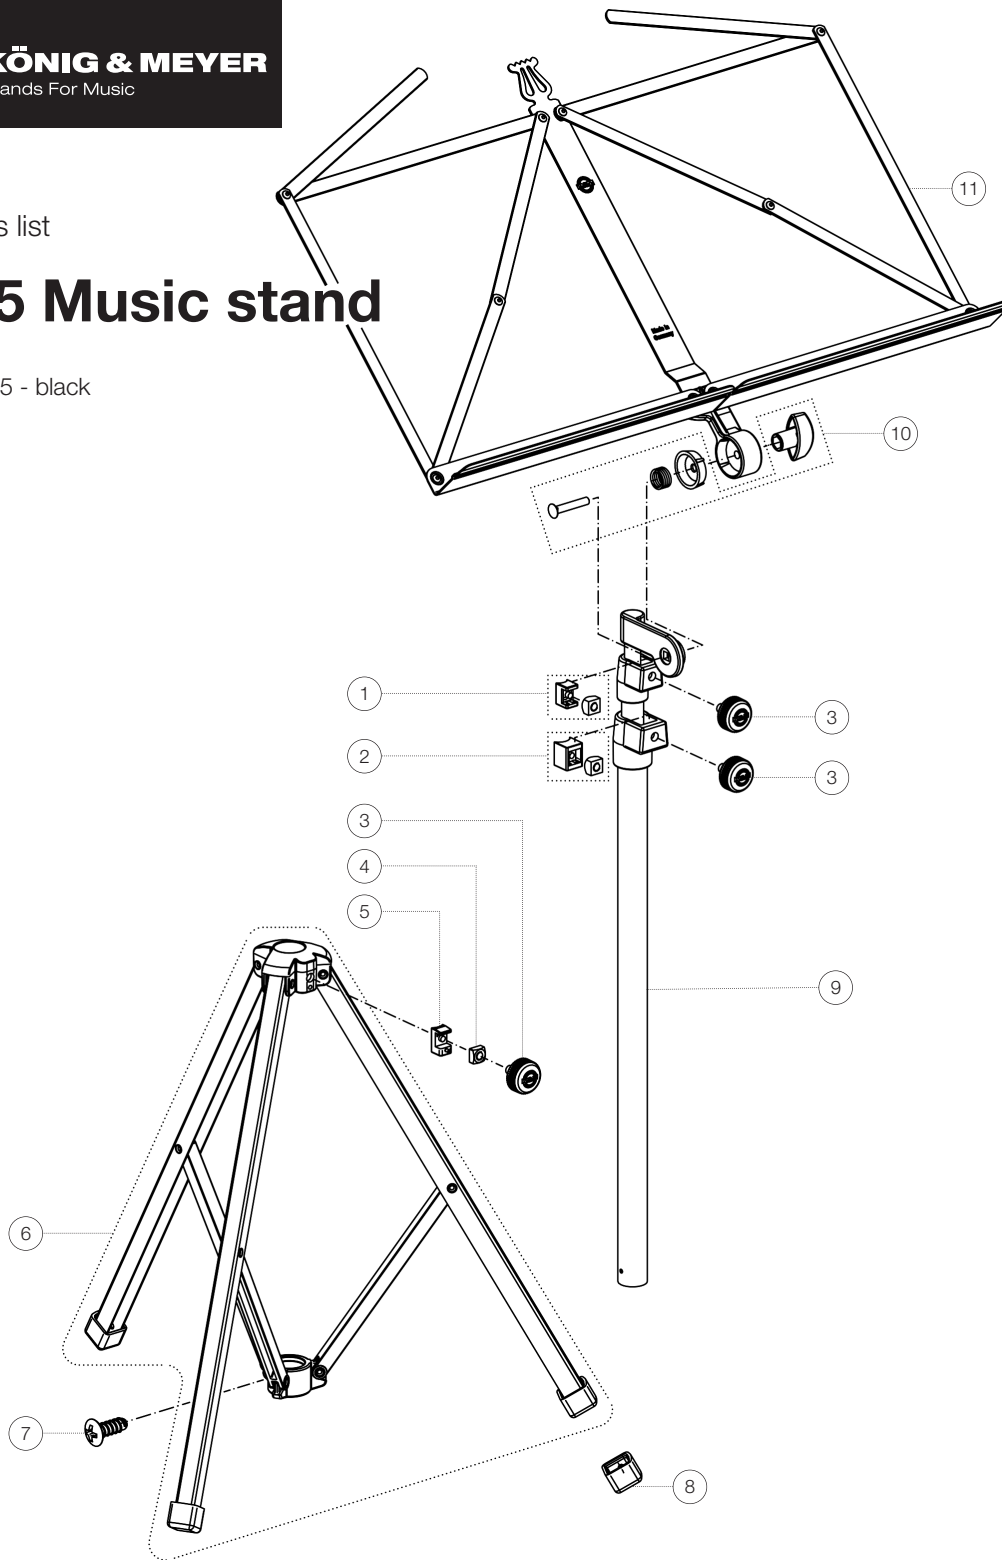

Spare parts list

# 10065 Music stand

10065-000-55 - black

\*Rev02

Position	Description	Article No.	Quantity
1	Clamping element R5,5 complete	6-86615-1-55	1
2	Clamping element R7,5 complete	6-86632-1-55	1
3	Knurled screw with logo M6 x 16 mm	01-82-834-55	3
4	Square nut M6	03-08-305-29	1
5	Clamping element with pin R8	01-86-634-55	1
6	Base complete	6-10065-2-55	1
7	Countersunk-head tapping screw	03-02-655-25	1
8	End cap	01-94-660-55	3
9	Rod combination complete	6-10065-3-55	1
10	Screw connection of the music desk	3-00-000-005	1
11	Music desk complete	6-10065-1-55	1