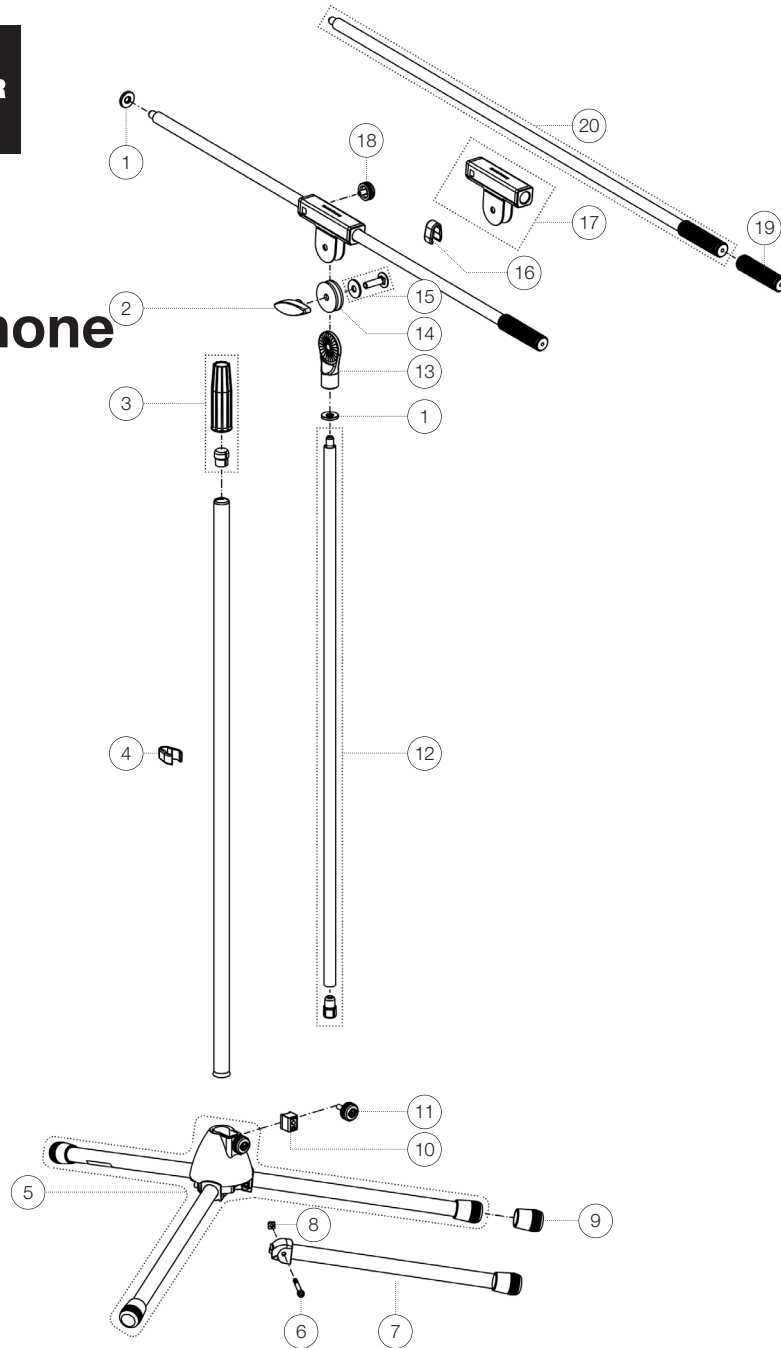

Spare parts list

# 27105 Microphone stand

27105-300-55 - black

\*Rev05

Position	Description	Article No.	Quantity
1	Aluminum knurled washer	03-31-550-15	2
2	Locking nut M8	01-83-981-55	1
3	Clutch with tension ring	3-00-000-018	1
4	Cable holder ø 20 mm	01-85-970-55	1
5	Base with legs	3-00-000-036	1
6	Cylinder head screw M5 x 45 mm	03-02-185-45	3
7	Foot tube complete	6-82730-1-55	3
8	Square nut M5	03-08-210-29	3
9	End cap	01-84-882-55	3
10	Clamping piece with pin R 10 complete	6-86642-1-55	1
11	Knurled screw with logo M6 x 22 mm	01-82-838-55	1
12	Extension tube, plastic stop and threaded bolt	6-21020-1-55	1
13	Swivel head 3/8"	02-40-430-55	1
14	Rubber washer	03-21-161-55	2
15	Screw connection boom arm	3-00-000-019	1
16	Cable holder ø 15 mm	01-85-960-55	1
17	Swivel joint complete	6-27105-1-55	1
18	Knurled screw with logo M6 x 12 mm	01-82-828-55	1
19	Boom arm sleeve	01-95-845-55	1
20	Extension tube with Boom arm sleeve and threaded bolt	6-21020-2-55	1