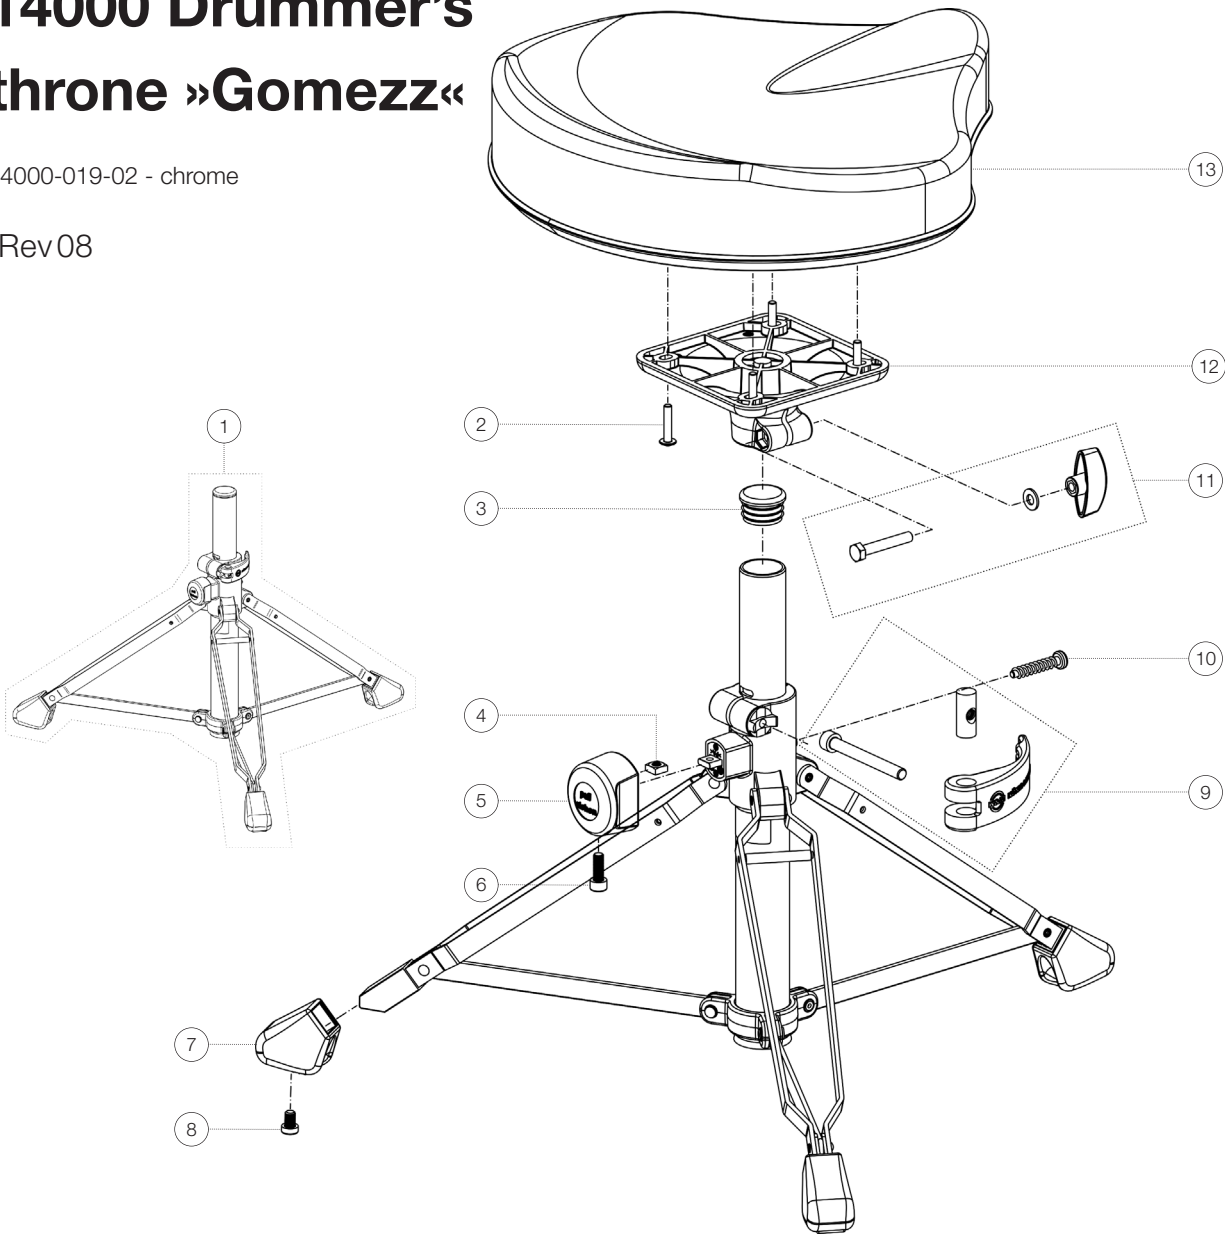

Spare parts list

# 14000 Drummer's throne »Gomezz«

14000-019-02 - chrome

\*Rev08

Position	Description	Article No.	Quantity
1	Drummer seat base	14004-000-02	1
2	Pan head screw M6 x 30 mm	03-03-516-25	4
3	End cap ø 35 mm	03-20-686-55	1
4	Square nut M5	03-08-210-29	1
5	Pull-button	03-19-876-63	1
6	Allen screw M5 x 16 mm	03-02-143-25	1
7	End cap	03-19-875-55	3
8	Cylinder head screw M8 x 12 mm	03-05-708-29	3
9	Clamping lever with screw M6 x 55 mm	3-00-000-143	1
10	Pan head screw ø 3,5 x 20 mm	03-06-028-29	1
11	Screw connection	3-00-000-102	1
12	Plate ø 35 mm for drummer seats	01-88-850-55	1
13	Upholstery seat	03-55-665-55	1