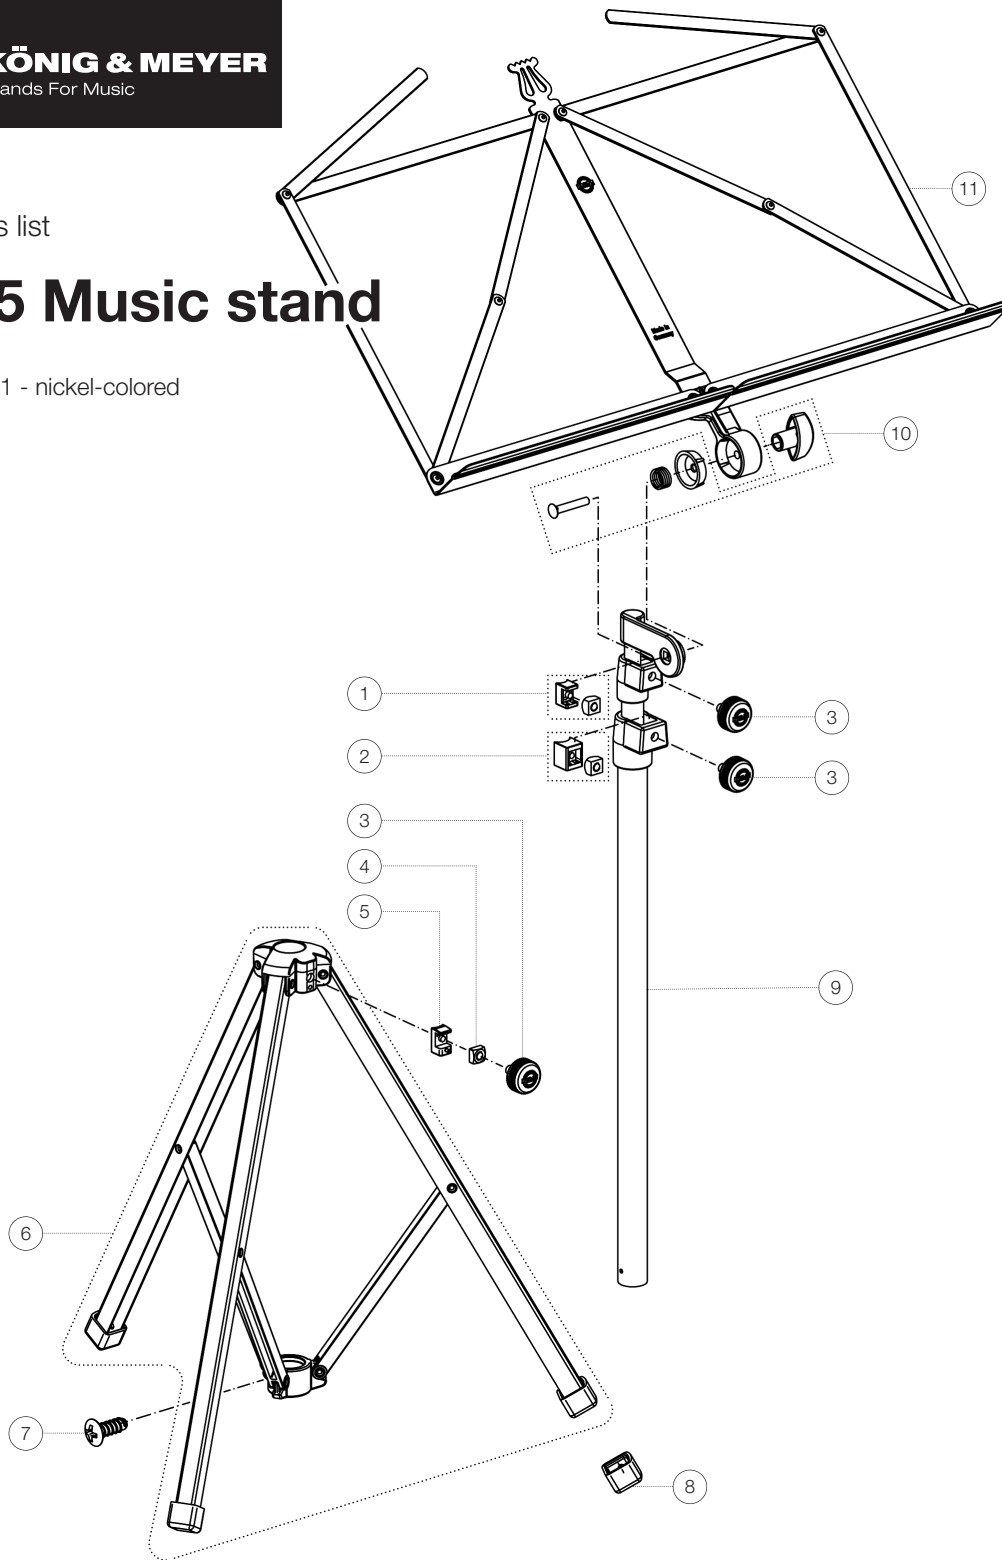

Spare parts list

10065 Music stand

10065-000-11 - nickel-colored

*Rev02

Position	Description	Article No.	Quantity
1	Clamping element R5,5 complete	6-86615-1-55	1
2	Clamping element R7,5 complete	6-86632-1-55	1
3	Knurled screw with logo M6 x 16 mm	01-82-834-55	3
4	Square nut M6	03-08-305-29	1
5	Clamping element with pin R8	01-86-634-55	1
6	Base complete	6-10065-2-11	1
7	Countersunk-head tapping screw	03-02-655-25	1
8	End cap	01-94-660-55	3
9	Rod combination complete	6-10065-3-11	1
10	Screw connection of the music desk	3-00-000-005	1
11	Music desk complete	6-10065-1-11	1