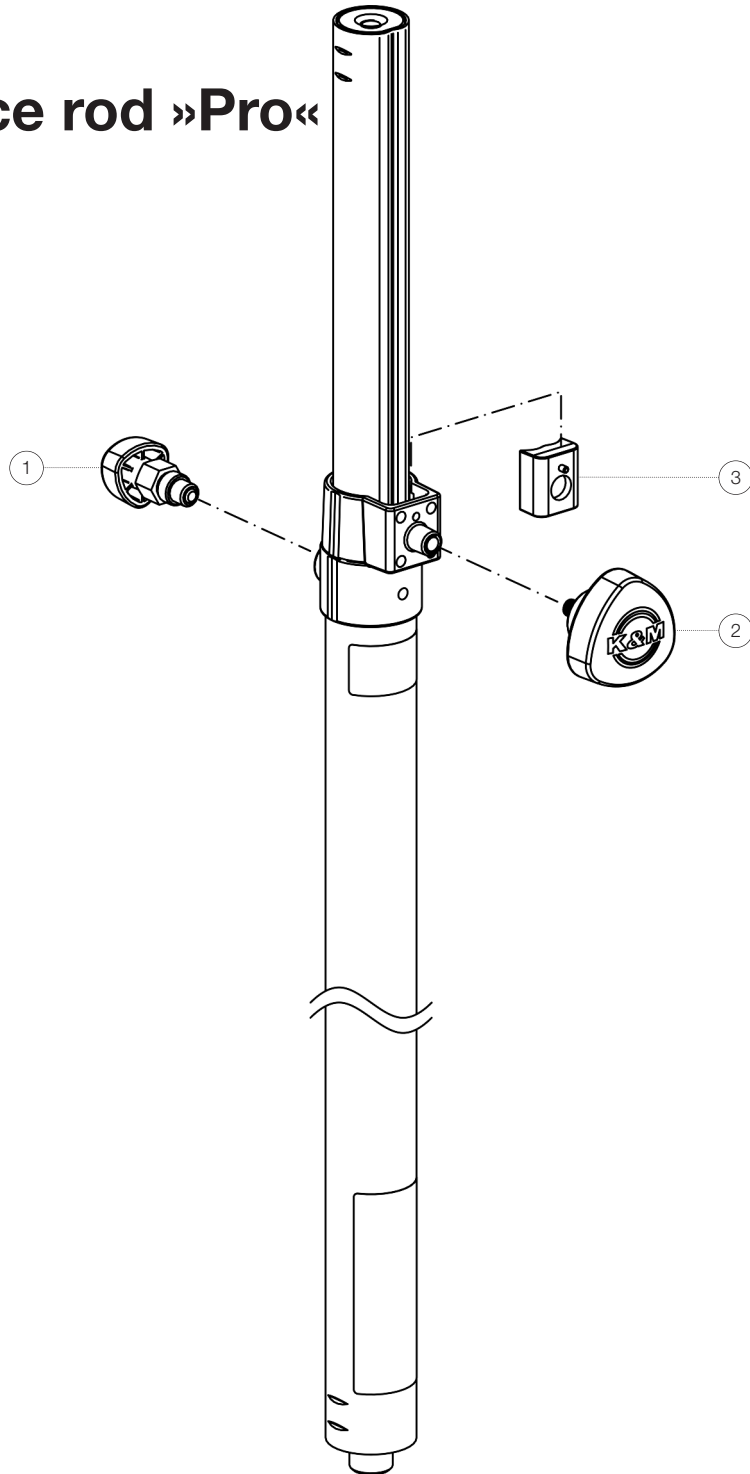

Spare parts list

24626 Distance rod »Pro«

24626-000-76 - pure white

*Rev01

Position	Description	Article No.	Quantity
1	Spring-loaded bolt complete	6-21460-5-57	1
2	Clamping screw with logo M8 x 16/33 mm	01-82-763-57	1
3	Clamping element with slot R17	6-86710-1-57	1